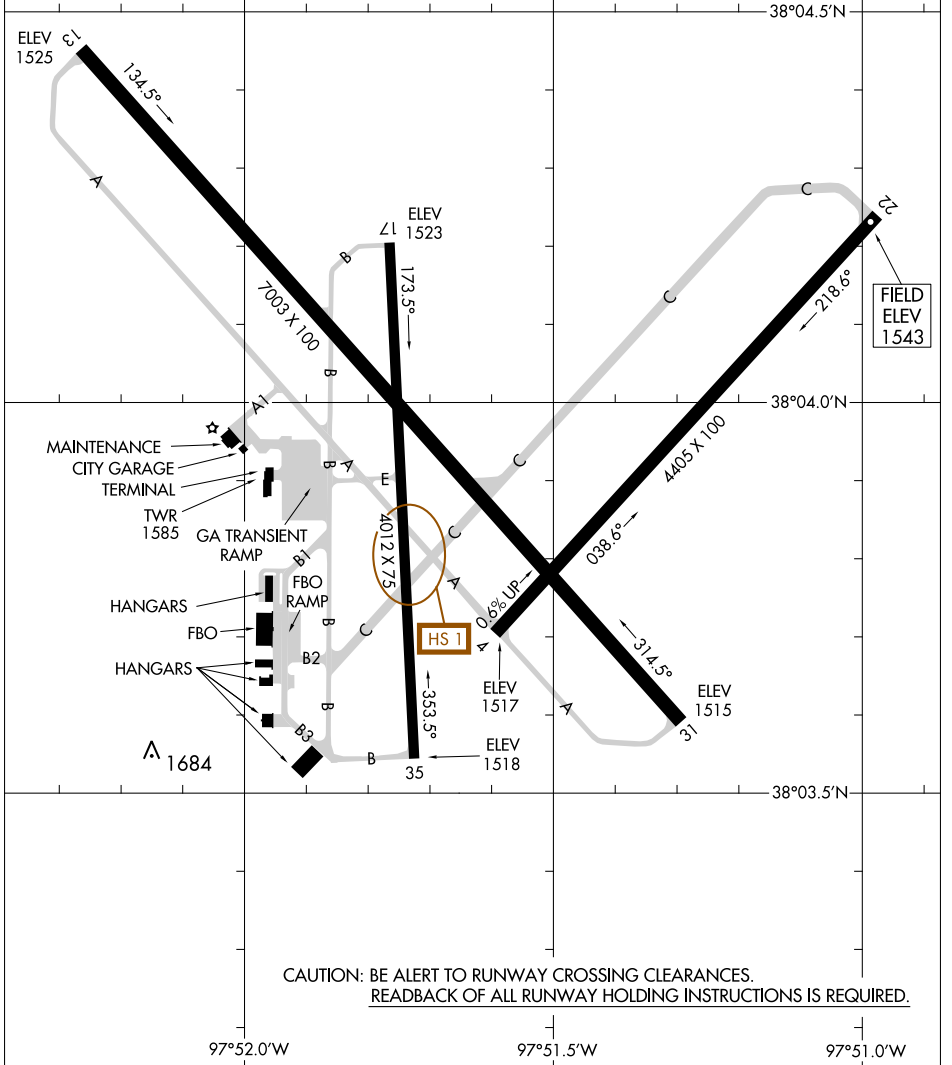

AIRPORT DIAGRAM

HUTCHINSON RGNL (HUT)
HUTCHINSON, KANSAS

AL-200 (FAA)

ATIS
124.25
HUTCHINSON TOWER ★
118.5 363.0
GND CON
121.9

RWY 04-22
S-42, D-52, 2D-76
RWY 13-31
PCN 17 F/D/X/T
S-44, D-58, 2D-103
RWY 17-35
PCN 14 R/B/W/T
S-43.5, D-58.5, 2D-76

NC-2, 25 MAR 2021 to 22 APR 2021

NC-2, 25 MAR 2021 to 22 APR 2021

CAUTION: BE ALERT TO RUNWAY CROSSING CLEARANCES.
READBACK OF ALL RUNWAY HOLDING INSTRUCTIONS IS REQUIRED.

97°52.0'W

97°51.5'W

97°51.0'W

AIRPORT DIAGRAM