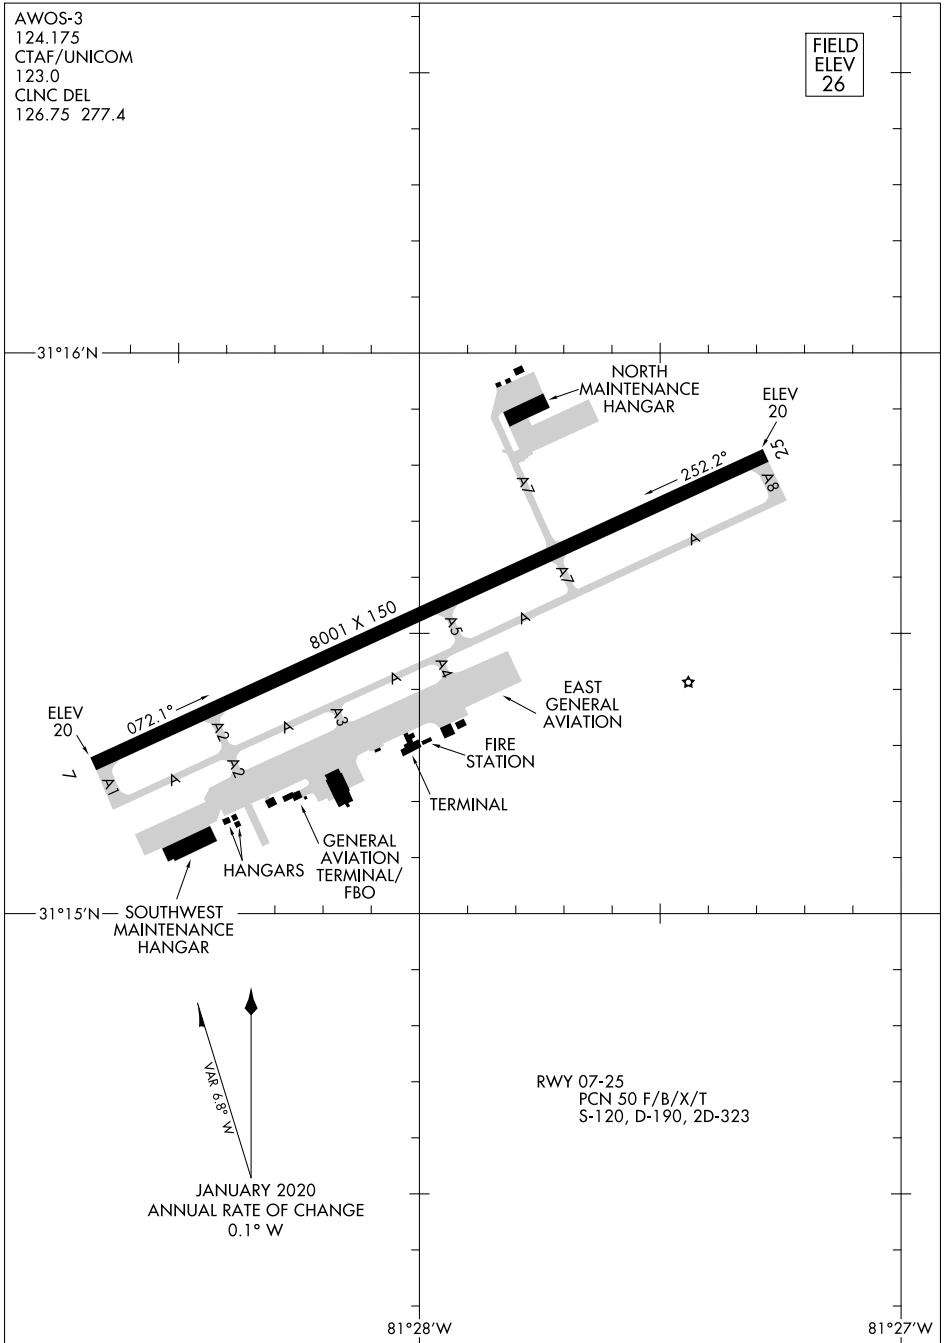

20086

AIRPORT DIAGRAM

BRUNSWICK GOLDEN ISLES (BQK)

BRUNSWICK, GEORGIA

AL-167 (FAA)

AWOS-3
124.175
CTAF/UNICOM
123.0
CLNC DEL
126.75 277.4

FIELD
ELEV
26

SE-4, 25 MAR 2021 to 22 APR 2021

SE-4, 25 MAR 2021 to 22 APR 2021

MAG 6.8° W
 JANUARY 2020
 ANNUAL RATE OF CHANGE
 0.1° W

RWY 07-25
PCN 50 F/B/X/T
S-120, D-190, 2D-323

AIRPORT DIAGRAM

20086

BRUNSWICK, GEORGIA

BRUNSWICK GOLDEN ISLES (BQK)