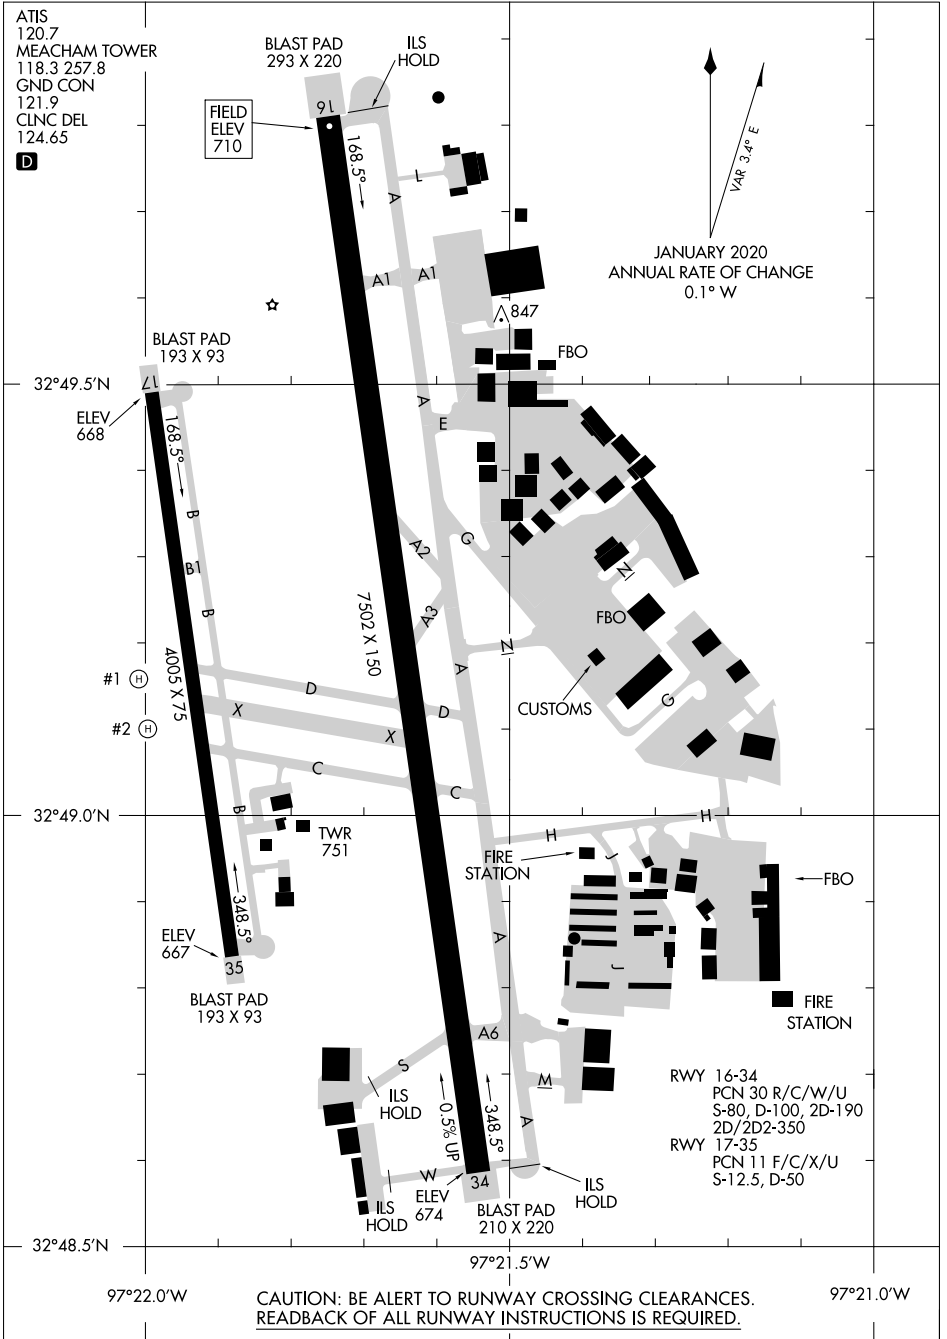

# AIRPORT DIAGRAM

FORT WORTH MEACHAM INTL (F'TW)  
FORT WORTH, TEXAS

AL-159 (FAA)

SC-2, 25 MAR 2021 to 22 APR 2021

SC-2, 25 MAR 2021 to 22 APR 2021

# AIRPORT DIAGRAM

FORT WORTH, TEXAS  
FORT WORTH MEACHAM INTL (F'TW)