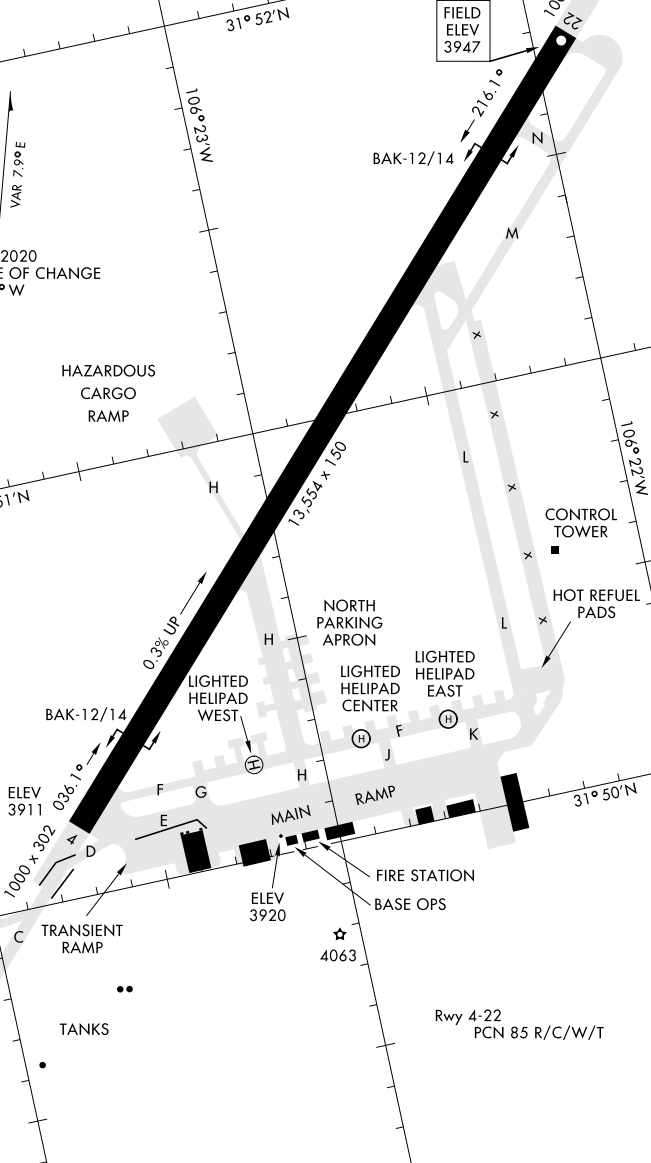

AIRPORT DIAGRAM

AFD-133 [USA]

ATIS
 120.0 254.3
 BIGGS TOWER ★
 127.9 342.25
 GND CON
 121.6 251.25
 EL PASO CLNC DEL
 125.0 379.1

VAR 7.9° E
 JULY 2020
 ANNUAL RATE OF CHANGE
 0.1° W

SC-3, 25 MAR 2021 to 22 APR 2021

SC-3, 25 MAR 2021 to 22 APR 2021

AIRPORT DIAGRAM