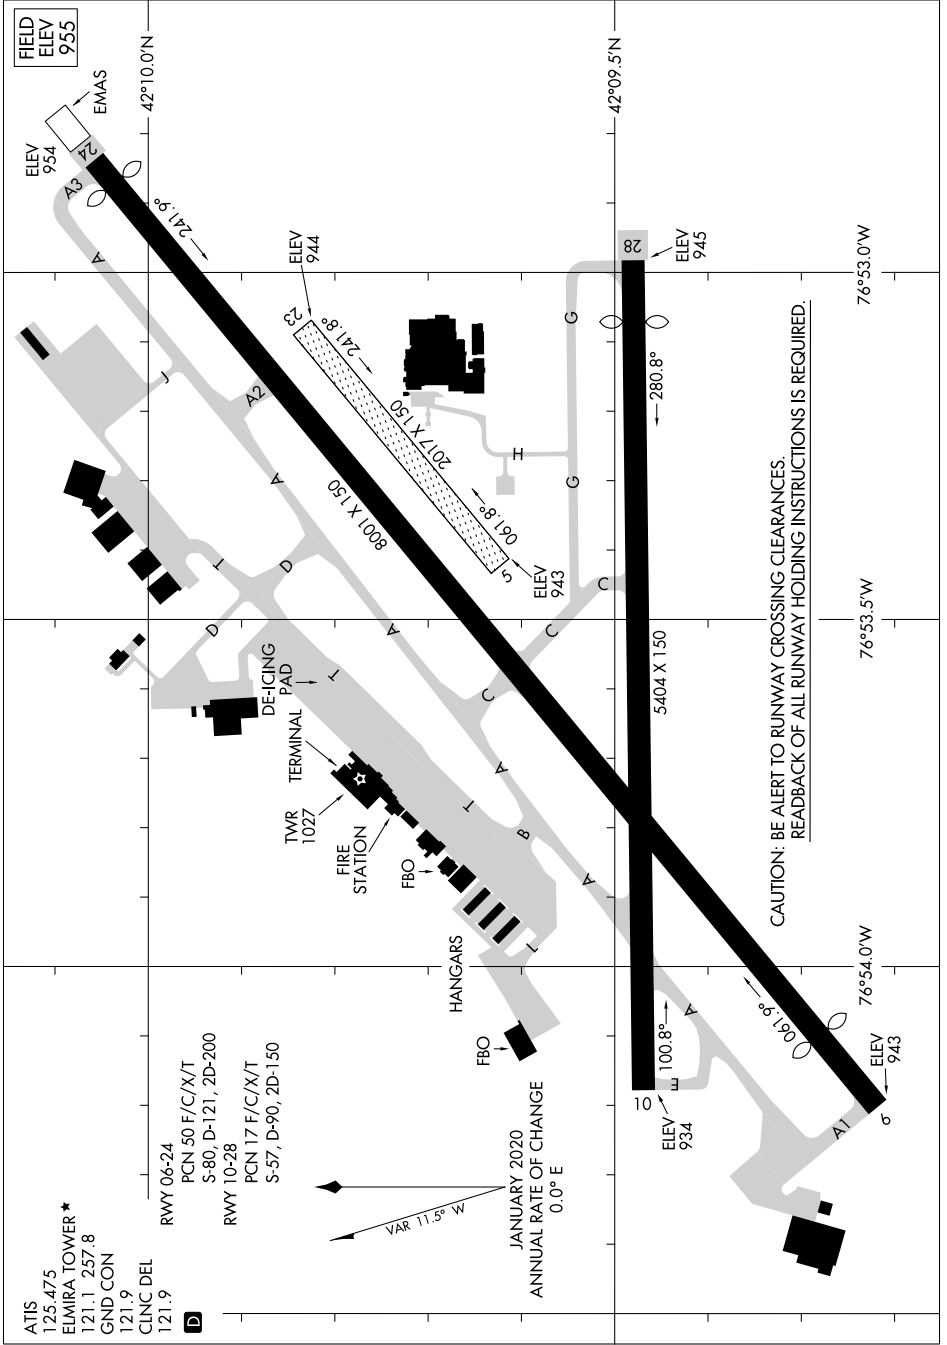

# AIRPORT DIAGRAM

AL-131 (FAA)

ELMIRA/CORNING RGNL (ELM)  
ELMIRA/CORNING, NEW YORK

NE-2, 25 MAR 2021 to 22 APR 2021

NE-2, 25 MAR 2021 to 22 APR 2021

# AIRPORT DIAGRAM

ELMIRA/CORNING, NEW YORK  
ELMIRA/CORNING RGNL (ELM)