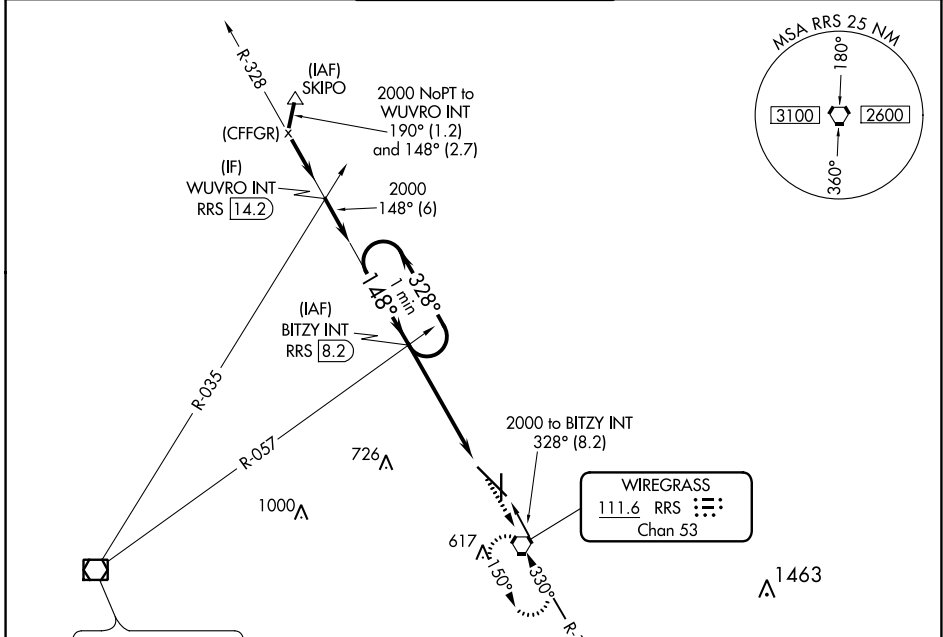

VORTAC RRS 111.6 Chan 53	APP CRS 148°	Rwy Idg 8496 TDZE 401 Apt Elev 401
--	------------------------	---

VOR RWY 14

DOTHAN RGNL (DHN)

V VDP NA with Cairns AAF altimeter setting. When local altimeter setting not received, use Cairns AAF altimeter setting and increase all MDA 60 feet.

A MISSED APPROACH: Climb to 2000 direct RRS VORTAC and hold.

ATIS 135.725	CAIRNS APP CON * 125.4 327.125	DOTHAN TOWER * 118.4 (CTAF) 257.6	GND CON 121.7 348.6	UNICOM 122.95
------------------------	--	---	-------------------------------	-------------------------

SE-4, 25 MAR 2021 to 22 APR 2021

SE-4, 25 MAR 2021 to 22 APR 2021

ELEV 401	TDZE 401
----------	----------

CATEGORY	A	B	C	D
S-14	860-1	459 (500-1)	860-1 3/8	459 (500-1 3/8)
CIRCLING	860-1	459 (500-1)	920-1 1/2 519 (600-1 1/2)	1040-2 639 (700-2)

FAF to MAP 5 NM					
Knots	60	90	120	150	180
Min:Sec	5:00	3:20	2:30	2:00	1:40