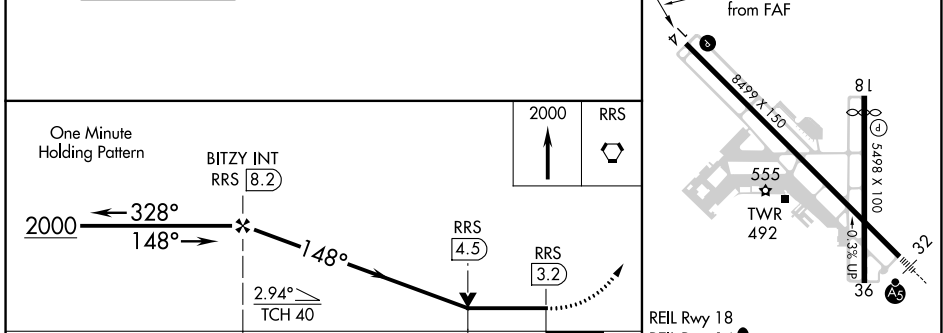

SE-4, 25 MAR 2021 to 22 APR 2021

SE-4, 25 MAR 2021 to 22 APR 2021

ELEV 401	TDZE 401