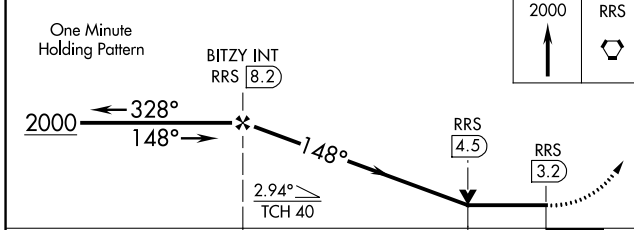

A MISSED APPROACH: Climb to 2000 direct RRS VORTAC and hold.

ATIS 135.725	CAIRNS APP CON * 125.4 327.125	DOTHAN TOWER * 118.4 (CTAF) 257.6	GND CON 121.7 348.6	UNICOM 122.95
------------------------	--	---	-------------------------------	-------------------------

SE-4, 25 MAR 2021 to 22 APR 2021

SE-4, 25 MAR 2021 to 22 APR 2021

ELEV 401	TDZE 401
----------	----------

CATEGORY	A	B	C	D
S-14	860-1	459 (500-1)	860-1 3/8	459 (500-1 3/8)
CIRCLING	860-1	459 (500-1)	920-1 1/2 519 (600-1 1/2)	1040-2 639 (700-2)