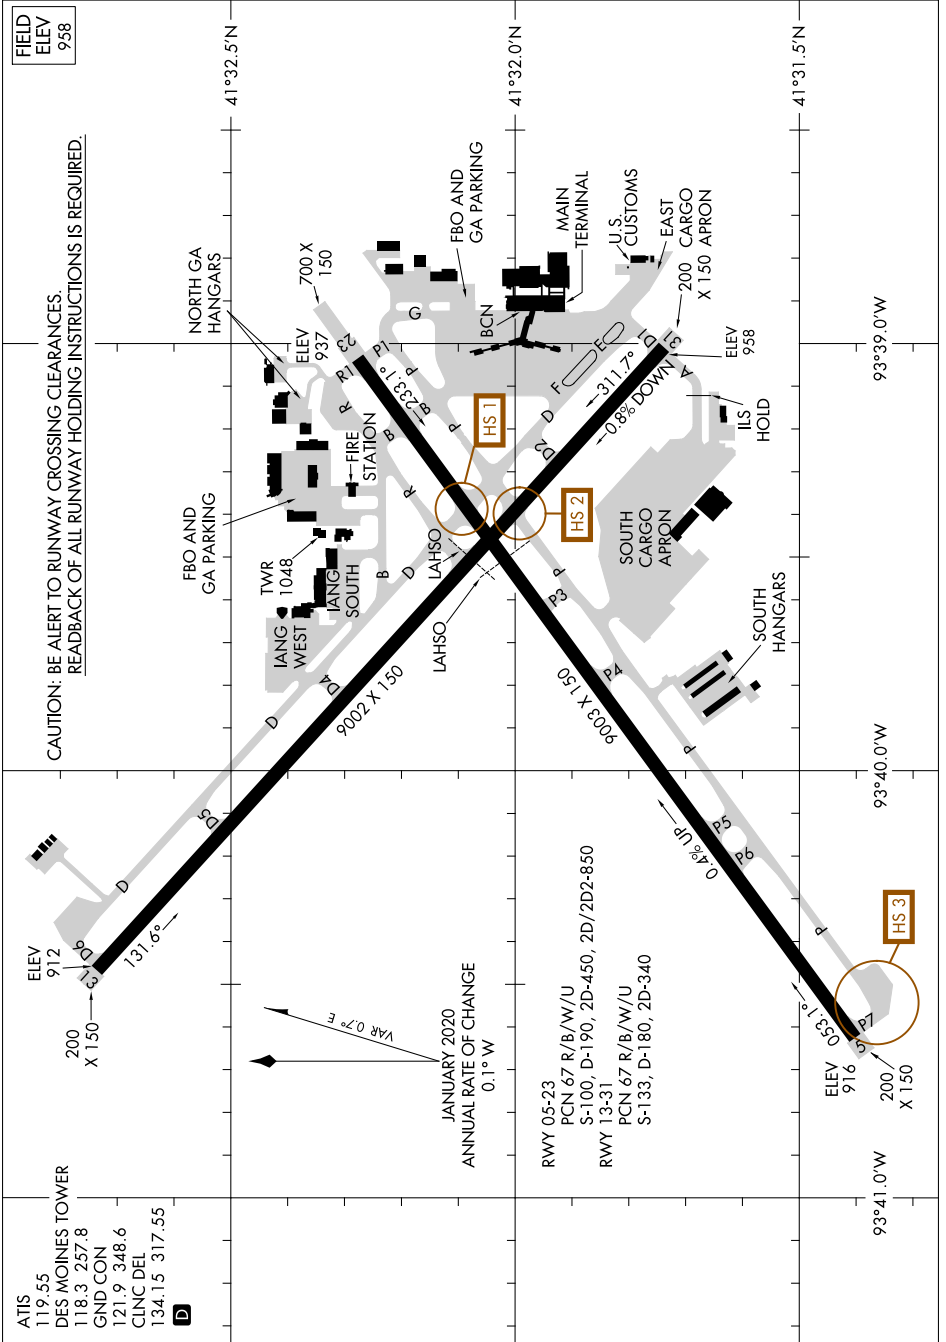

# AIRPORT DIAGRAM

DES MOINES INTL (DSM)  
DES MOINES, IOWA

AL-117 (FAA)

FIELD  
ELEV  
958

NC-3, 25 MAR 2021 to 22 APR 2021

CAUTION: BE ALERT TO RUNWAY CROSSING CLEARANCES.  
REARBACK OF ALL RUNWAY HOLDING INSTRUCTIONS IS REQUIRED.

ATIS 119.55  
 DES MOINES TOWER 118.3 257.8  
 GND CON 121.9 348.6  
 CLNC DEL 134.15 317.55  
 D

JANUARY 2020  
 ANNUAL RATE OF CHANGE  
 0.1° W

RWY 05-23  
 PCN 67 R/B/W/U  
 S-100, D-190, 2D-450, 2D/2D2-850  
 RWY 13-31  
 PCN 67 R/B/W/U  
 S-133, D-180, 2D-340

NC-3, 25 MAR 2021 to 22 APR 2021

# AIRPORT DIAGRAM

DES MOINES, IOWA  
DES MOINES INTL (DSM)