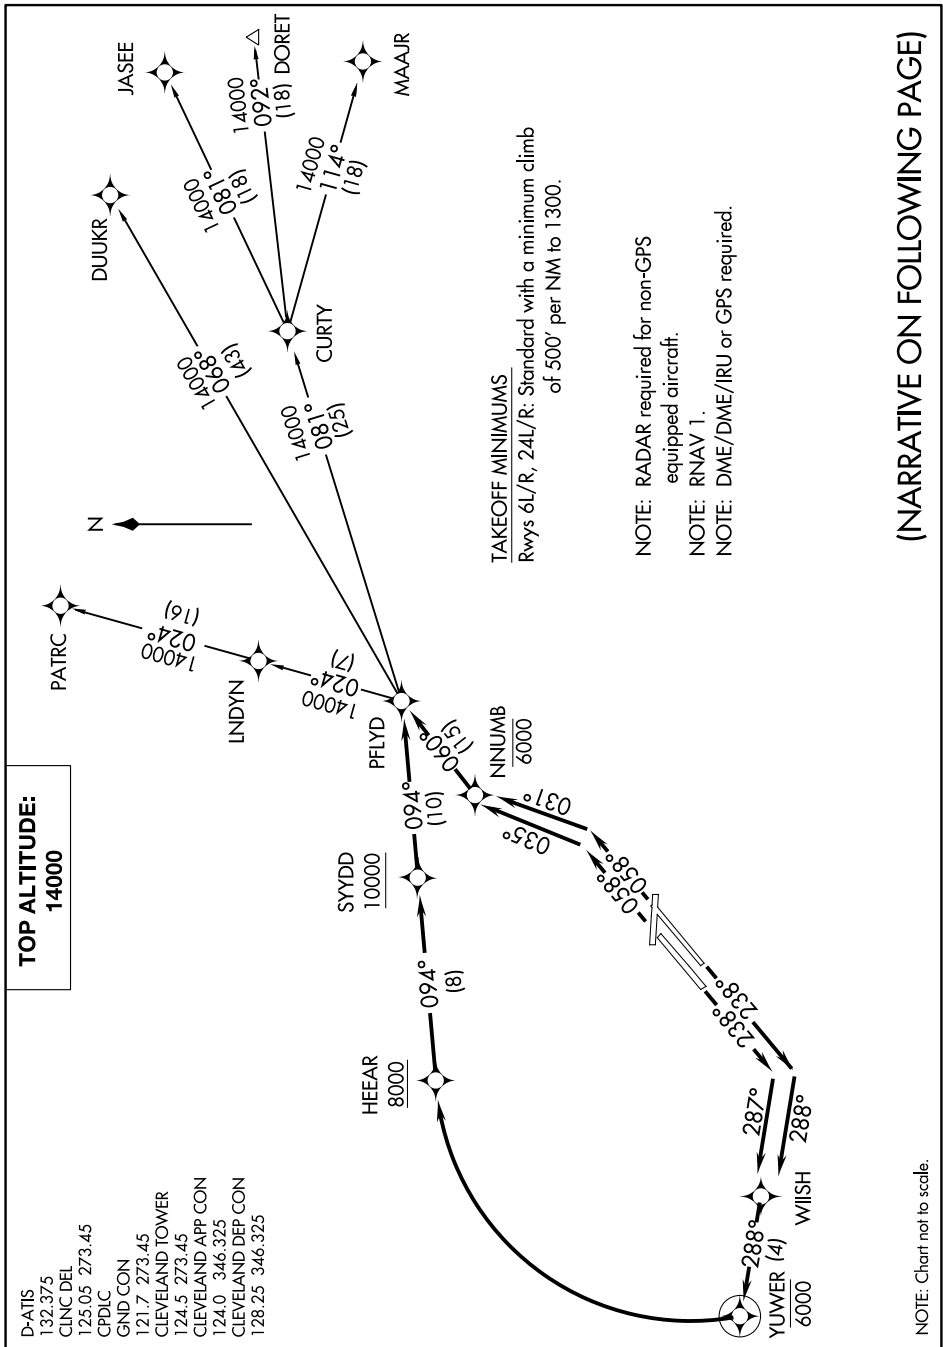

PFLYD ONE DEPARTURE (RNAV)

EC-2, 25 MAR 2021 to 22 APR 2021

PFLYD ONE DEPARTURE (RNAV)

(PFLYD1.PFLYD) 19JUL18

CLEVELAND, OHIO

CLEVELAND-HOPKINS INTL (CLE)

(NARRATIVE ON FOLLOWING PAGE)

NOTE: Chart not to scale.

EC-2, 25 MAR 2021 to 22 APR 2021