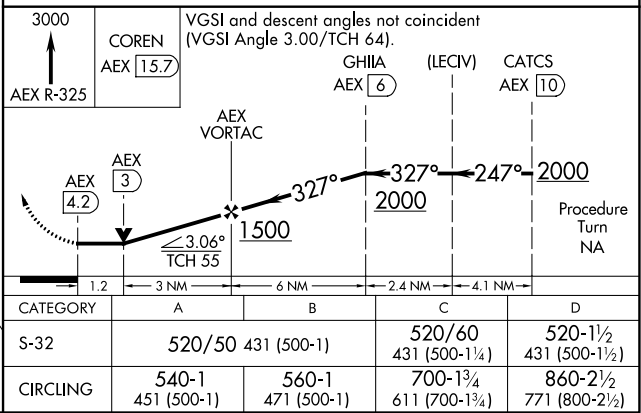

| | | |
|---|------------------------|---|
| VORTAC AEX 116.1 Chan 108 | APP CRS 327° | Rwy Idg 9352 TDZE 89 Apt Elev 89 |
|---|------------------------|---|

VOR/DME RWY 32

ALEXANDRIA INTL (AEX)

| | | | | |
|--|------------------------------------|--|-------------------------------|--------------------------|
| RADAR required when R-3801 A-B in use. | | MISSED APPROACH: Climb to 3000 via AEX R-325 to COREN/AEX 15.7 DME and hold. | | |
| ASOS 123.975 | POLK APP CON 125.4 254.8 | ALEXANDRIA TOWER 127.35 (CTAF) 269.2 | GND CON 121.9 372.0 | CLNC DEL 121.9 |

SC-4, 25 MAR 2021 to 22 APR 2021

SC-4, 25 MAR 2021 to 22 APR 2021