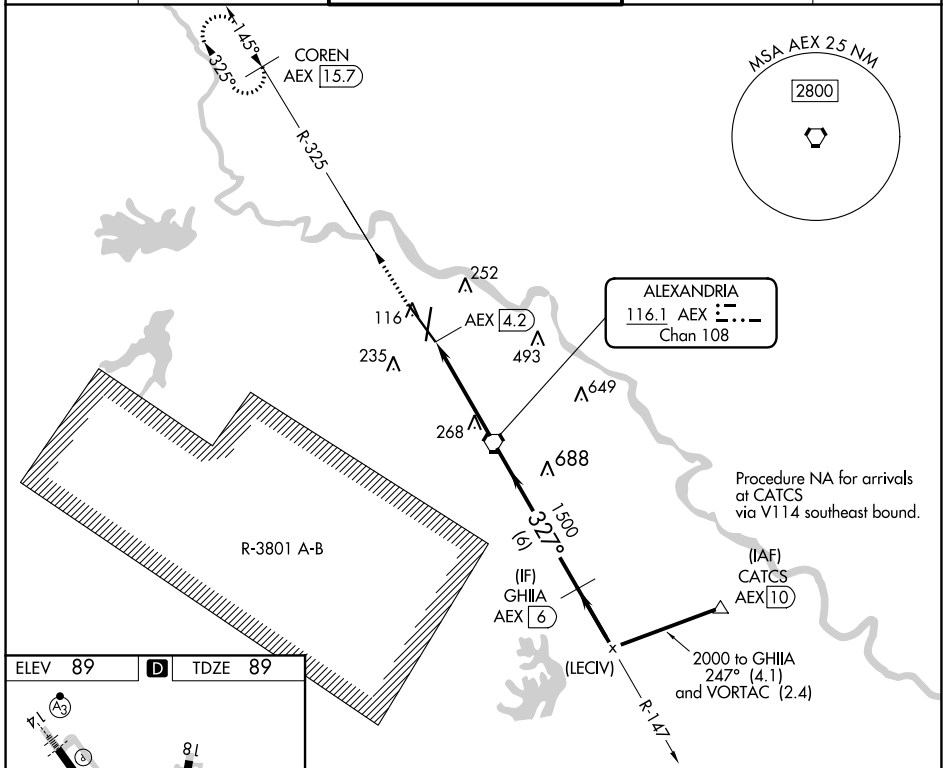

| | | |
|---|------------------------|---|
| VORTAC AEX 116.1 Chan 108 | APP CRS 327° | Rwy Idg 9352 TDZE 89 Apt Elev 89 |
|---|------------------------|---|

VOR/DME RWY 32

ALEXANDRIA INTL (AEX)

| | | | | |
|--|------------------------------------|--|-------------------------------|--------------------------|
| RADAR required when R-3801 A-B in use. | | MISSED APPROACH: Climb to 3000 via AEX R-325 to COREN/AEX 15.7 DME and hold. | | |
| ASOS 123.975 | POLK APP CON 125.4 254.8 | ALEXANDRIA TOWER 127.35 (CTAF) 269.2 | GND CON 121.9 372.0 | CLNC DEL 121.9 |

SC-4, 25 MAR 2021 to 22 APR 2021

SC-4, 25 MAR 2021 to 22 APR 2021