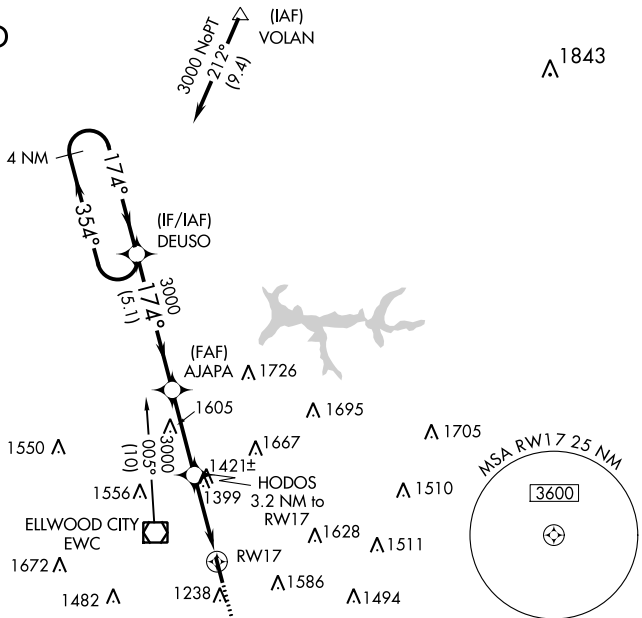

APP CRS	Rwy Idg	4381
174°	TDZE	897
	Apt Elev	898

RNAV (GPS) RWY 17

ZELIENOPLE MUNI (PJC)

RNP APCH.	Rwy 17 helicopter visibility reduction below 1 SM NA. Procedure NA at night.	MISSED APPROACH: Climb to 3100 direct EDAPY and hold.
-----------	---	---

AWOS-3PT 118.45	PITTSBURGH APP CON 124.75 338.2	CTAF 122.9
---------------------------	---	----------------------

RADAR REQUIRED

CATEGORY	A	B	C	D
LNVA MDA	1680-1 783 (800-1)	1680-1¼ 783 (800-1¼)		NA
CIRCLING	1680-1 782 (800-1)	1700-1¼ 802 (900-1¼)		NA

NE-4, 28 JAN 2021 to 25 FEB 2021

NE-4, 28 JAN 2021 to 25 FEB 2021