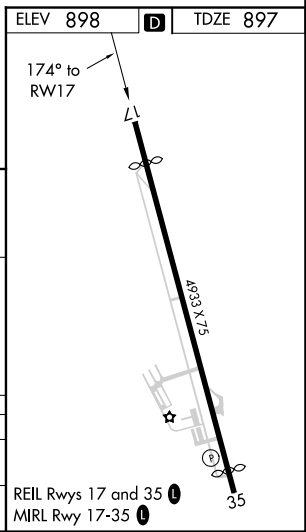

APP CRS	Rwy Idg	4381
174°	TDZE	897
	Apt Elev	898

RNAV (GPS) RWY 17

ZELIENOPLE MUNI (PJC)

RNP APCH.	Rwy 17 helicopter visibility reduction below 1 SM NA. Procedure NA at night.	MISSED APPROACH: Climb to 3100 direct EDAPY and hold.
-----------	---	---

AWOS-3PT 118.45	PITTSBURGH APP CON 124.75 338.2	CTAF 122.9
---------------------------	---	----------------------

RADAR REQUIRED

CATEGORY	A	B	C	D
LNVA MDA	1680-1 783 (800-1)	1680-1¼ 783 (800-1¼)		NA
CIRCLING	1680-1 782 (800-1)	1700-1¼ 802 (900-1¼)		NA