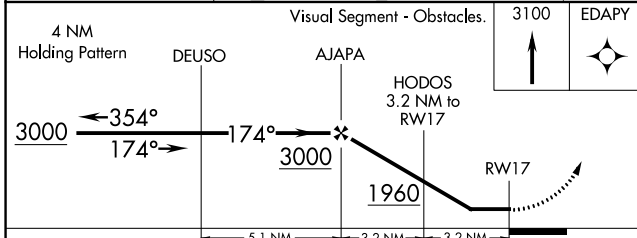

APP CRS	Rwy Idg	4381
174°	TDZE	897
	Apt Elev	898

RNAV (GPS) RWY 17

ZELIENOPLE MUNI (PJC)

RNP APCH.	Rwy 17 helicopter visibility reduction below 1 SM NA. Procedure NA at night.	MISSED APPROACH: Climb to 3100 direct EDAPY and hold.
-----------	---	---

AWOS-3PT 118.45	PITTSBURGH APP CON 124.75 338.2	CTAF 122.9
---------------------------	---	----------------------

RADAR REQUIRED

CATEGORY	A	B	C	D
LNVA MDA	1680-1 783 (800-1)	1680-1¼ 783 (800-1¼)		NA
CIRCLING	1680-1 782 (800-1)	1700-1¼ 802 (900-1¼)		NA