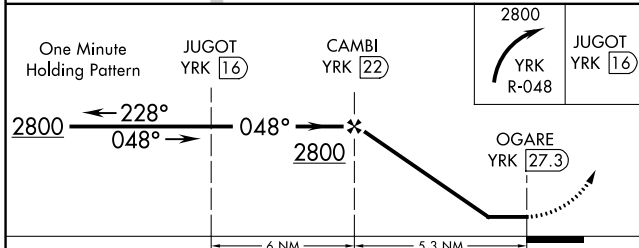

VORTAC YRK 112.8 Chan 75	APP CRS 048°	Rwy Idg TDZE Apt Elev	N/A N/A 726
--	------------------------	-----------------------------	--

VOR/DME-A

JAMES A RHODES (I43)

NA When local altimeter setting not received, use Greater Portsmouth altimeter setting and increase all MDA 60 feet, and Cat C/D visibilities ¼ mile. Circling Rwy 1 NA at night.

MISSED APPROACH: Climbing right turn to 2800 via YRK R-048 to JUGOT/16 DME and hold.

AWOS-3 118.825	HUNTINGTON APP CON 128.4 270.1	UNICOM 122.7 (CTAF)
--------------------------	--	-------------------------------