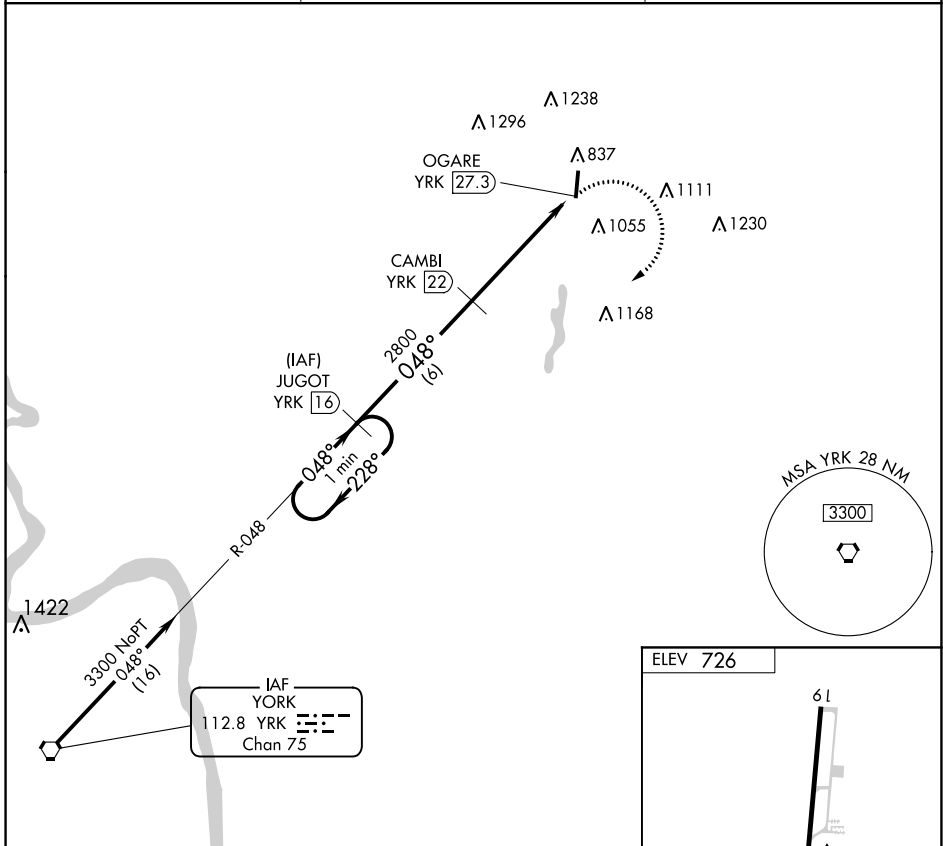

VORTAC YRK 112.8 Chan 75	APP CRS 048°	Rwy Idg TDZE Apt Elev	N/A N/A 726
--	------------------------	-----------------------------	--

VOR/DME-A

JAMES A RHODES (I43)

NA When local altimeter setting not received, use Greater Portsmouth altimeter setting and increase all MDA 60 feet, and Cat C/D visibilities ¼ mile. Circling Rwy 1 NA at night.

MISSED APPROACH: Climbing right turn to 2800 via YRK R-048 to JUGOT/16 DME and hold.

AWOS-3 118.825	HUNTINGTON APP CON 128.4 270.1	UNICOM 122.7 (CTAF)
--------------------------	--	-------------------------------

CATEGORY	A	B	C	D
CIRCLING	1360-1 634 (700-1)	1420-1 ¼ 694 (700-1 ¼)	1420-2 694 (700-2)	1420-2 ¼ 694 (700-2 ¼)

MIRL Rwy 1-19 **1**

EC-2, 28 JAN 2021 to 25 FEB 2021

EC-2, 28 JAN 2021 to 25 FEB 2021