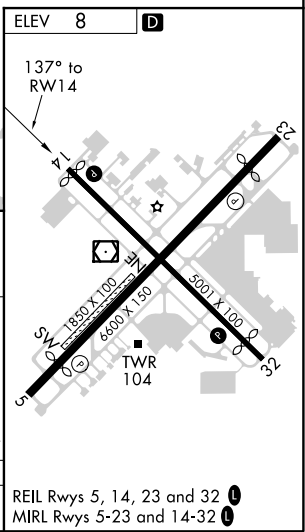

APP CRS 137°	Rwy Idg TDZE Apt Elev	N/A N/A 8
------------------------	-----------------------------	------------------------

RNAV (GPS)-B

NAPLES MUNI (APF)

RNP APCH.			MISSED APPROACH: Climbing left turn to 2300 direct CORFU and hold.		
ATIS 134.225	FORT MYERS APP CON★ 124.125 371.85	NAPLES TOWER★ 128.5 (CTAF) 0	GND CON 121.6	CLNC DEL 118.0	CLNC DEL 124.125 (When twr closed)

CATEGORY	A	B	C	D
CIRCLING	580-1	572 (600-1)	680-2 672 (700-2)	820-2¾ 812 (900-2¾)

SE-3, 28 JAN 2021 to 25 FEB 2021

SE-3, 28 JAN 2021 to 25 FEB 2021