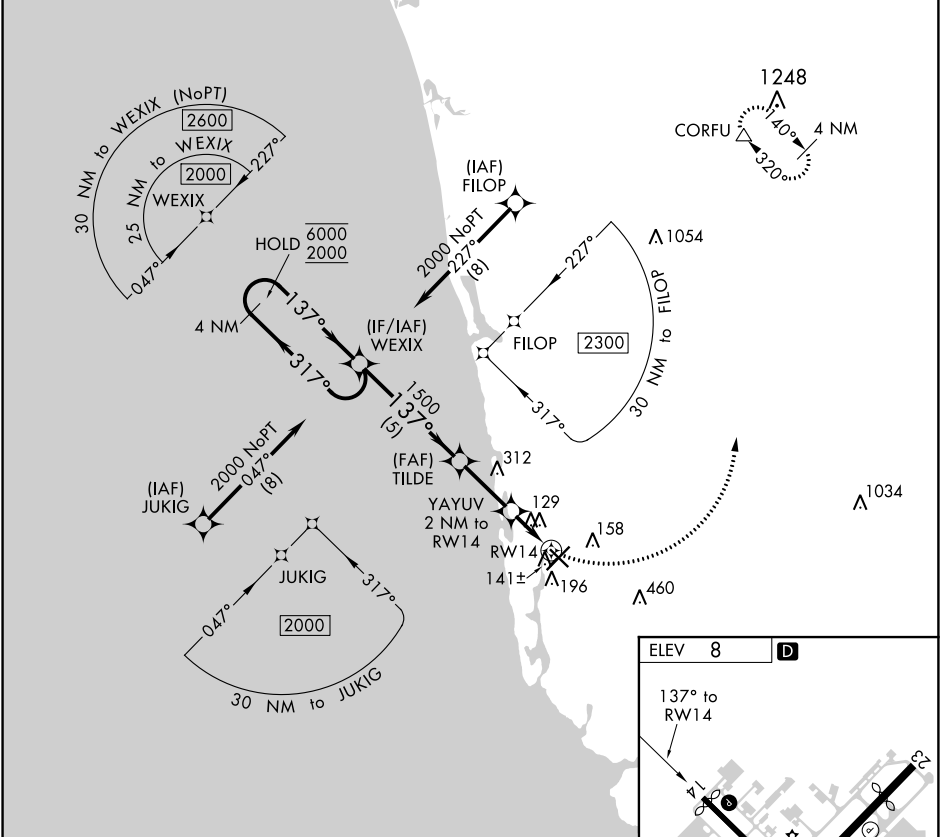

APP CRS 137°	Rwy Idg TDZE Apt Elev	N/A N/A 8
------------------------	-----------------------------	------------------------

RNAV (GPS)-B

NAPLES MUNI (APF)

RNP APCH.			MISSED APPROACH: Climbing left turn to 2300 direct CORFU and hold.		
ATIS 134.225	FORT MYERS APP CON★ 124.125 371.85	NAPLES TOWER★ 128.5 (CTAF) 0	GND CON 121.6	CLNC DEL 118.0	CLNC DEL 124.125 (When twr closed)

CATEGORY	A	B	C	D
CIRCLING	580-1	572 (600-1)	680-2 672 (700-2)	820-2¾ 812 (900-2¾)

SE-3, 28 JAN 2021 to 25 FEB 2021

SE-3, 28 JAN 2021 to 25 FEB 2021