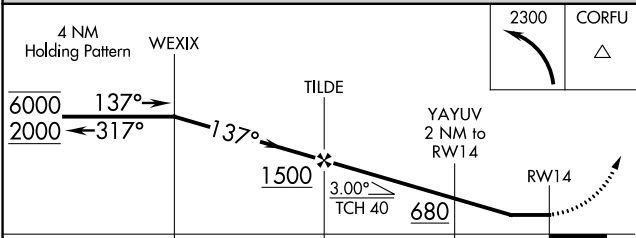

APP CRS 137°	Rwy Idg TDZE Apt Elev	N/A N/A 8
------------------------	-----------------------------	------------------------

RNAV (GPS)-B

NAPLES MUNI (APF)

RNP APCH.			MISSED APPROACH: Climbing left turn to 2300 direct CORFU and hold.		
ATIS 134.225	FORT MYERS APP CON★ 124.125 371.85	NAPLES TOWER★ 128.5 (CTAF) 0	GND CON 121.6	CLNC DEL 118.0	CLNC DEL 124.125 (When twr closed)

CATEGORY	A	B	C	D
CIRCLING	580-1	572 (600-1)	680-2 672 (700-2)	820-2¾ 812 (900-2¾)

SE-3, 28 JAN 2021 to 25 FEB 2021

SE-3, 28 JAN 2021 to 25 FEB 2021