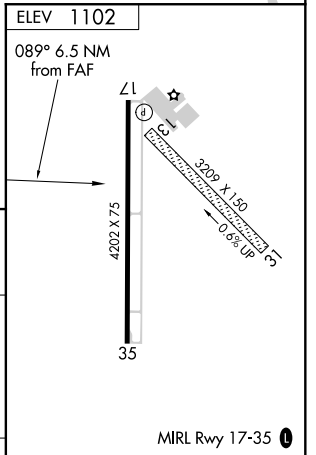

VORTAC LLO 108.2 Chan 19	APP CRS 089°	Rwy Idg TDZE Apt Elev	N/A N/A 1102
---------------------------------------	------------------------	-----------------------------	---

VOR-A
LLANO MUNI (A.QO)

⚠ Circling Rwy 13, 31 NA. Circling Rwy 35 NA at night. When local altimeter setting not received, use Burnt altimeter setting and increase all MDA 80 feet.

⚠ MISSED APPROACH: Climb to 2200 then climbing left turn to 3500 direct LLO VORTAC.

AWOS-3 119.425	HOUSTON CENTER 132.35 317.5	UNICOM 123.05 (CTAF) ①
--------------------------	---------------------------------------	---

CATEGORY	A		B		C	D	FAF to MAP 6.5 NM					
	1720-1	618 (700-1)					NA	Knots	60	90	120	150
ⓐ CIRCLING							Min:Sec	6:30	4:20	3:15	2:36	2:10

SC-3, 28 JAN 2021 to 25 FEB 2021

SC-3, 28 JAN 2021 to 25 FEB 2021