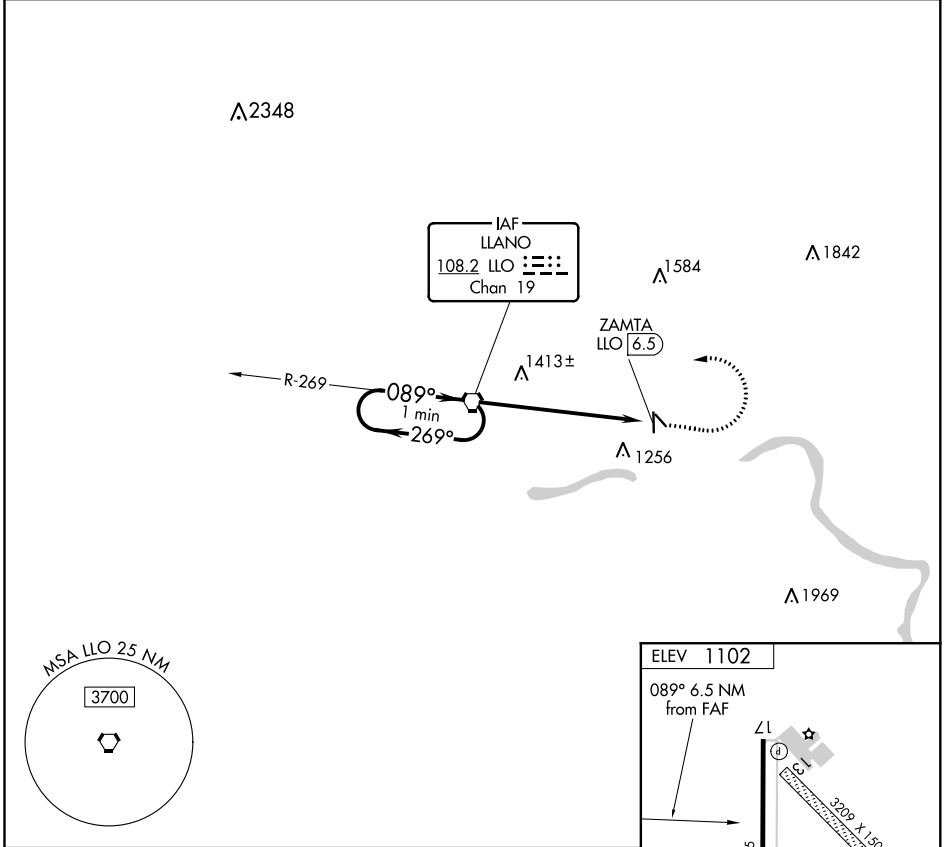

VORTAC LLO 108.2 Chan 19	APP CRS 089°	Rwy Idg TDZE Apt Elev	N/A N/A 1102
---------------------------------------	------------------------	-----------------------------	---

VOR-A
LLANO MUNI (A.QO)

⚠ Circling Rwy 13, 31 NA. Circling Rwy 35 NA at night. When local altimeter setting not received, use Burnt altimeter setting and increase all MDA 80 feet.

⚠ MISSED APPROACH: Climb to 2200 then climbing left turn to 3500 direct LLO VORTAC.

AWOS-3 119.425	HOUSTON CENTER 132.35 317.5	UNICOM 123.05 (CTAF) ①
--------------------------	---------------------------------------	---

CATEGORY	A		B		C	D	FAF to MAP 6.5 NM					
	1720-1	618 (700-1)					NA	Knots	60	90	120	150
ⓐ CIRCLING							Min:Sec	6:30	4:20	3:15	2:36	2:10

SC-3, 28 JAN 2021 to 25 FEB 2021

SC-3, 28 JAN 2021 to 25 FEB 2021