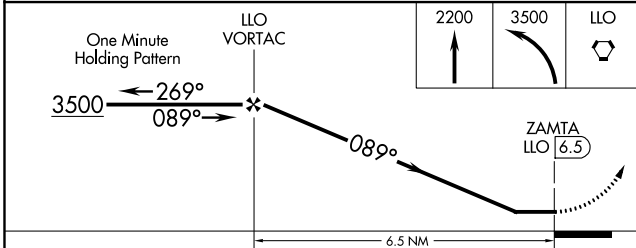

VORTAC LLO 108.2 Chan 19	APP CRS 089°	Rwy Idg TDZE Apt Elev	N/A N/A 1102
---------------------------------------	------------------------	-----------------------------	---

VOR-A
LLANO MUNI (A.QO)

⚠ Circling Rwy 13, 31 NA. Circling Rwy 35 NA at night. When local altimeter setting not received, use Burnt altimeter setting and increase all MDA 80 feet.

⚠ MISSED APPROACH: Climb to 2200 then climbing left turn to 3500 direct LLO VORTAC.

AWOS-3 119.425	HOUSTON CENTER 132.35 317.5	UNICOM 123.05 (CTAF) ①
--------------------------	---------------------------------------	---

CATEGORY	A		B		C	D	FAF to MAP 6.5 NM					
	1720-1	618 (700-1)					NA	Knots	60	90	120	150
ⓐ CIRCLING							Min:Sec	6:30	4:20	3:15	2:36	2:10

SC-3, 28 JAN 2021 to 25 FEB 2021

SC-3, 28 JAN 2021 to 25 FEB 2021