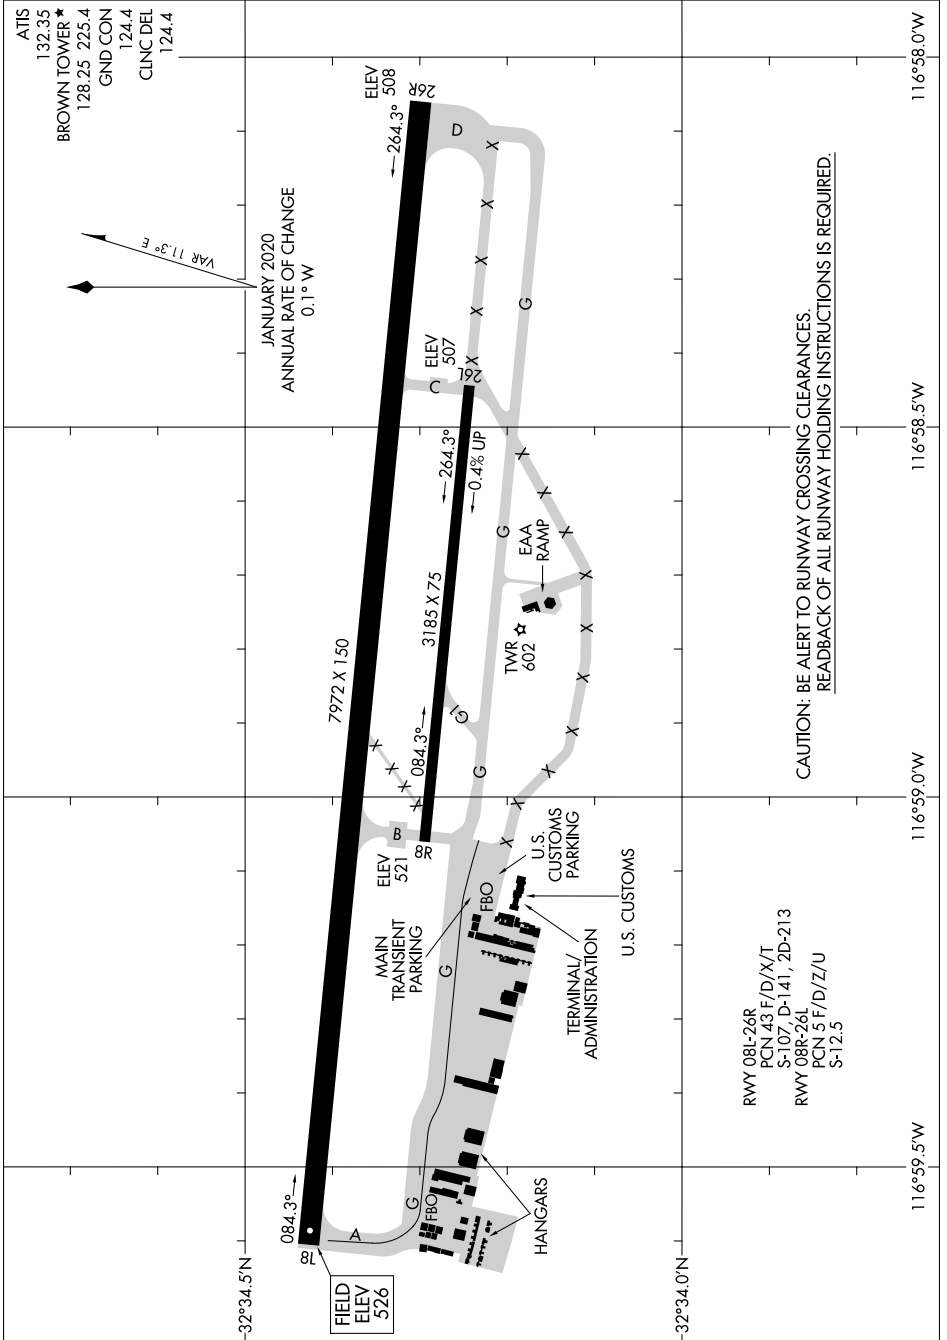

AIRPORT DIAGRAM

AL-5814 (FAA)

BROWN FIELD MUNI (SD/M)
SAN DIEGO, CALIFORNIA

SW-3, 28 JAN 2021 to 25 FEB 2021

SW-3, 28 JAN 2021 to 25 FEB 2021

AIRPORT DIAGRAM

SAN DIEGO, CALIFORNIA
BROWN FIELD MUNI (SD/M)