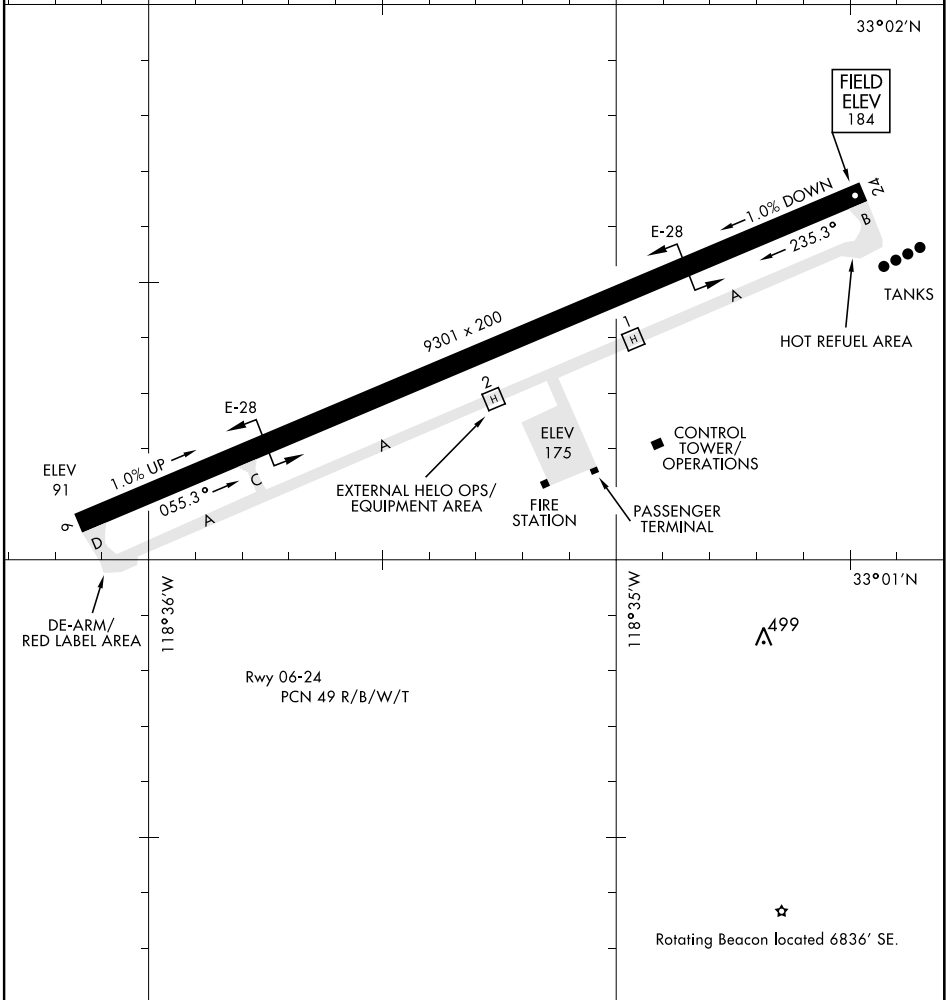

AIRPORT DIAGRAM

SAN CLEMENTE ISLAND NALF (FREDERICK SHERMAN FLD) (KNUC)

AFD-5126 [USN]

SAN CLEMENTE ISLAND, CALIFORNIA

ATIS ★ 268.6
 SAN CLEMENTE ISLAND TOWER ★
 126.75 278.8
 GND CON
 119.55 251.05

APRIL 2016
 ANNUAL RATE OF CHANGE
 0.1° W

SW-3, 28 JAN 2021 to 25 FEB 2021

SW-3, 28 JAN 2021 to 25 FEB 2021

AIRPORT DIAGRAM

SAN CLEMENTE ISLAND, CALIFORNIA

SAN CLEMENTE ISLAND NALF (FREDERICK SHERMAN FLD) (KNUC)