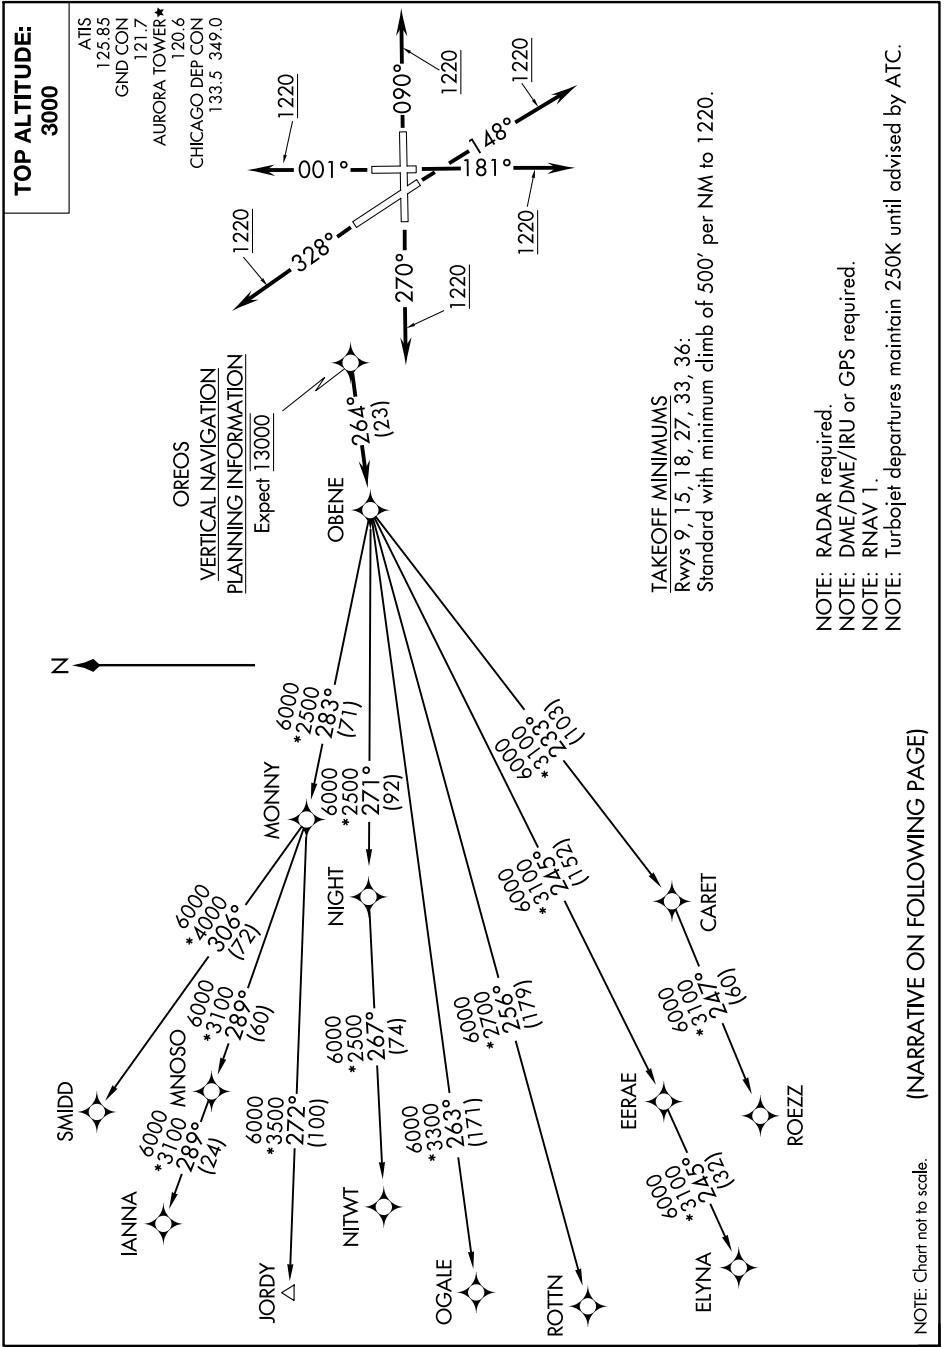

(OBENE3.OBENE) 18312

OBENE THREE DEPARTURE (RNAV) AL-5103 (FAA)

AURORA MUNI (ARR)
CHICAGO/AURORA, ILLINOIS

EC-3, 28 JAN 2021 to 25 FEB 2021

OBENE THREE DEPARTURE (RNAV)
(OBENE3.OBENE) 08NOV18

CHICAGO/AURORA, ILLINOIS
AURORA MUNI (ARR)

EC-3, 28 JAN 2021 to 25 FEB 2021