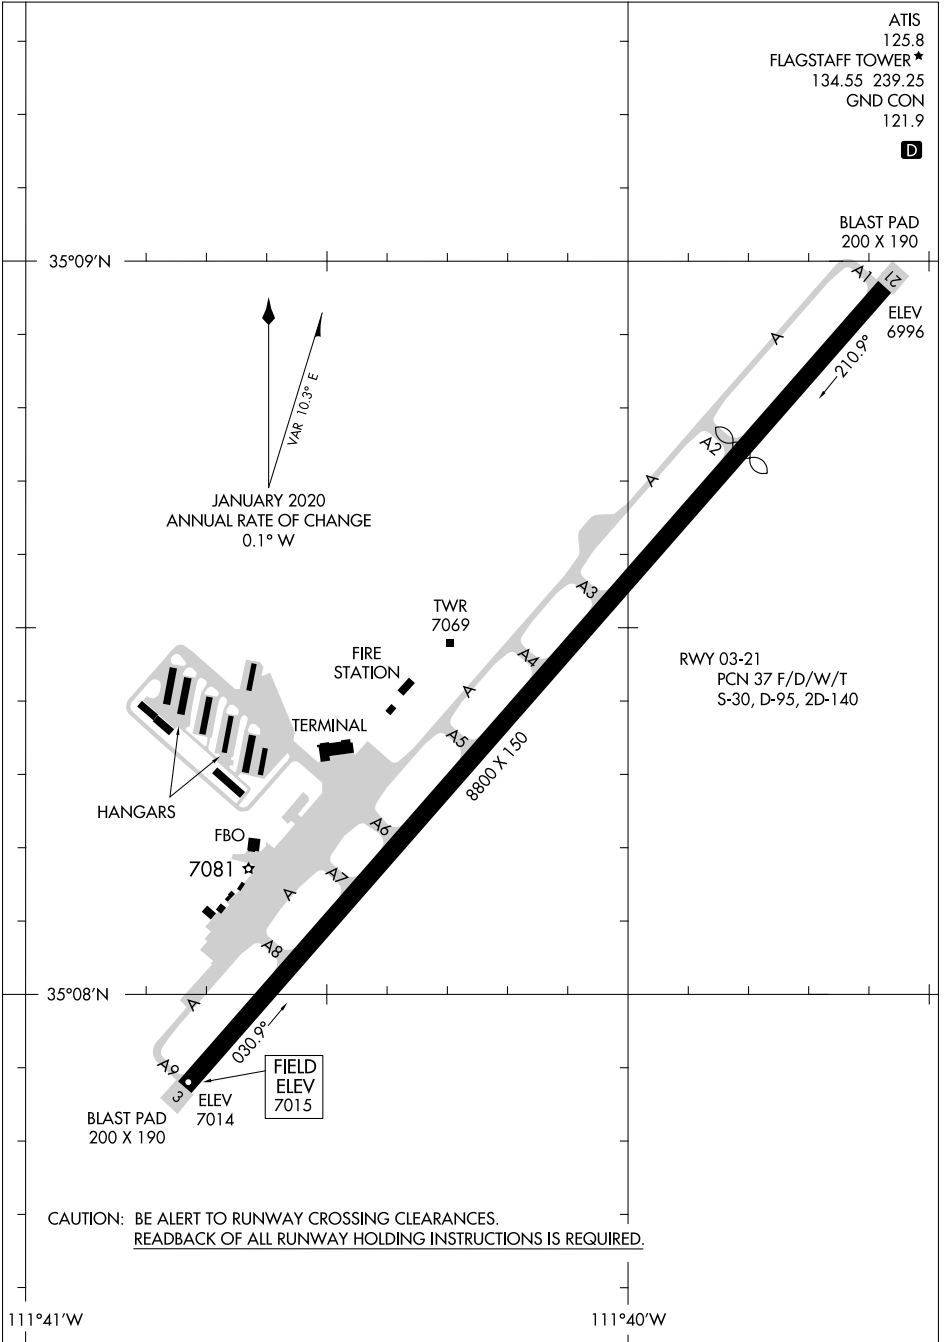

# AIRPORT DIAGRAM

AL-5034 (FAA)

FLAGSTAFF PULLIAM (F'L G)  
FLAGSTAFF, ARIZONA

SW-4, 28 JAN 2021 to 25 FEB 2021

SW-4, 28 JAN 2021 to 25 FEB 2021

# AIRPORT DIAGRAM

FLAGSTAFF, ARIZONA  
FLAGSTAFF PULLIAM (F'L G)