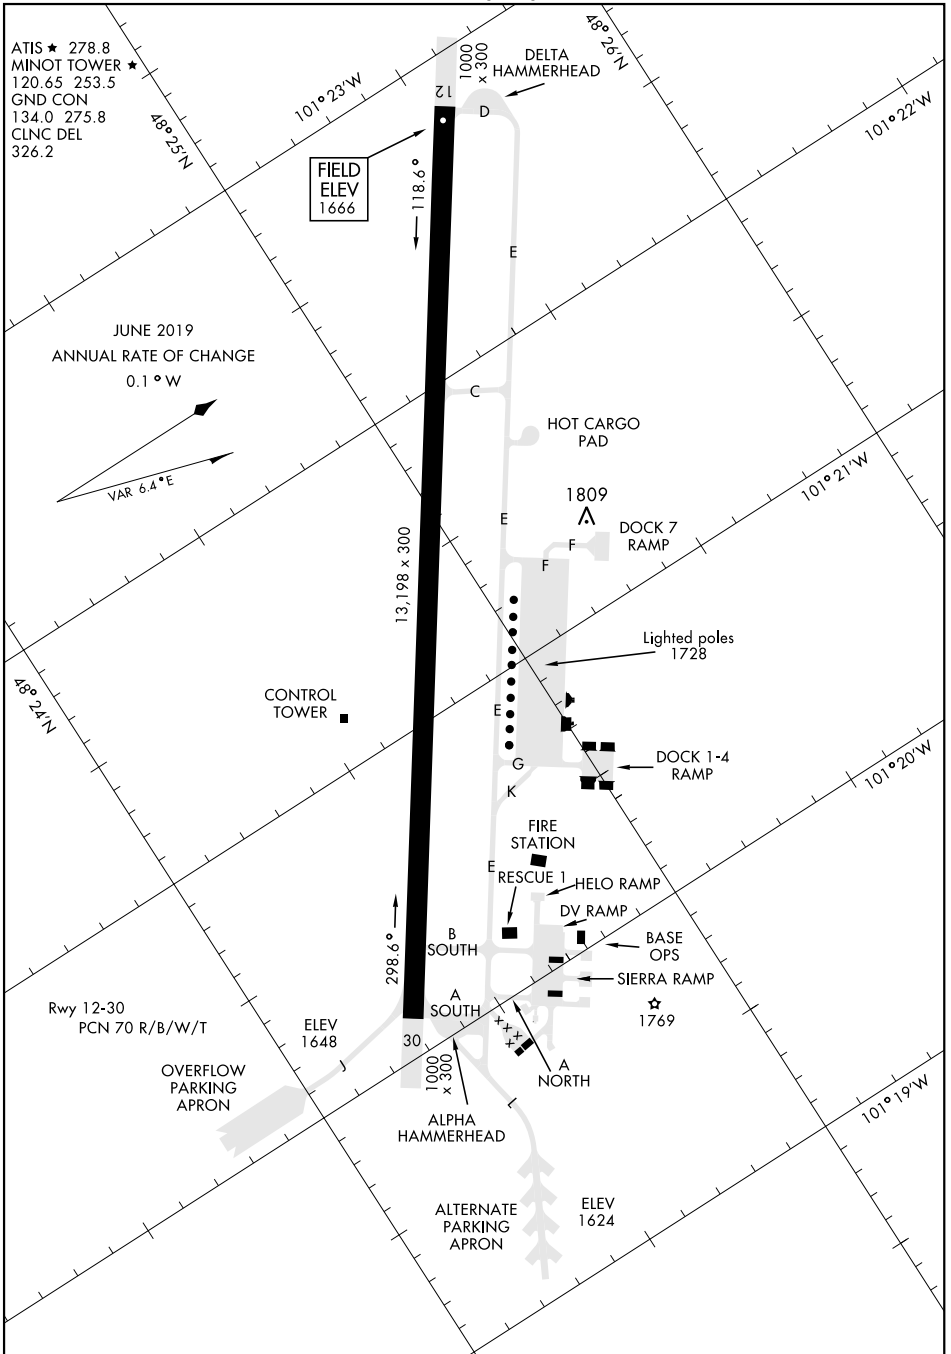

19171

AIRPORT DIAGRAM

AFD-5013 [USAF]

MINOT AFB (KMIB)

MINOT, NORTH DAKOTA

ATIS ★ 278.8
 MINOT TOWER ★
 120.65 253.5
 GND CON
 134.0 275.8
 CLNC DEL
 326.2

FIELD
ELEV
1666

JUNE 2019
 ANNUAL RATE OF CHANGE
 0.1 °W

NC-1, 28 JAN 2021 to 25 FEB 2021

NC-1, 28 JAN 2021 to 25 FEB 2021

AIRPORT DIAGRAM

MINOT, NORTH DAKOTA

MINOT AFB (KMIB)