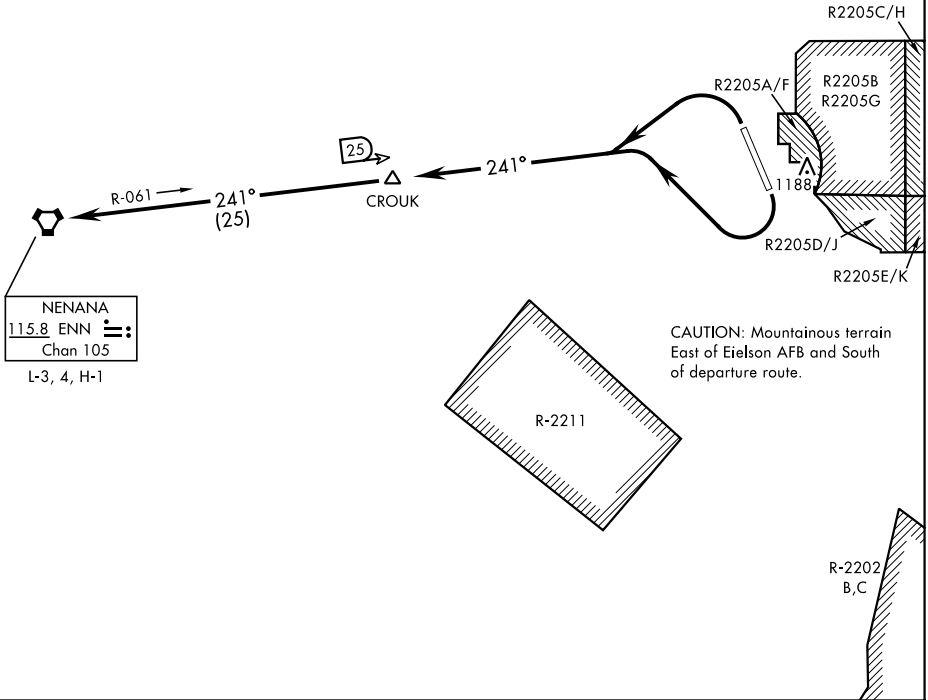

NENANA FOUR DEPARTURE (NENNA4•ENN)

ATIS ★ 119.9 273.5
 CLNC DEL
 343.7
 EIELSON GND CON
 121.8 275.8
 EIELSON TOWER ★
 127.2 352.05
 FAIRBANKS DEP CON
 127.1 338.275

AK, 28 JAN 2021 to 25 FEB 2021

AK, 28 JAN 2021 to 25 FEB 2021

DEPARTURE ROUTE DESCRIPTION

TAKE-OFF RWY 14: Turn right to intercept ENN VORTAC R-061 and climb to assigned altitude, thence . . .

TAKE-OFF RWY 32: Turn left to intercept ENN VORTAC R-061 and climb to assigned altitude, thence . . .

Proceed to NENANA via R-061 then via assigned route.

NENANA FOUR DEPARTURE (NENNA4•ENN)