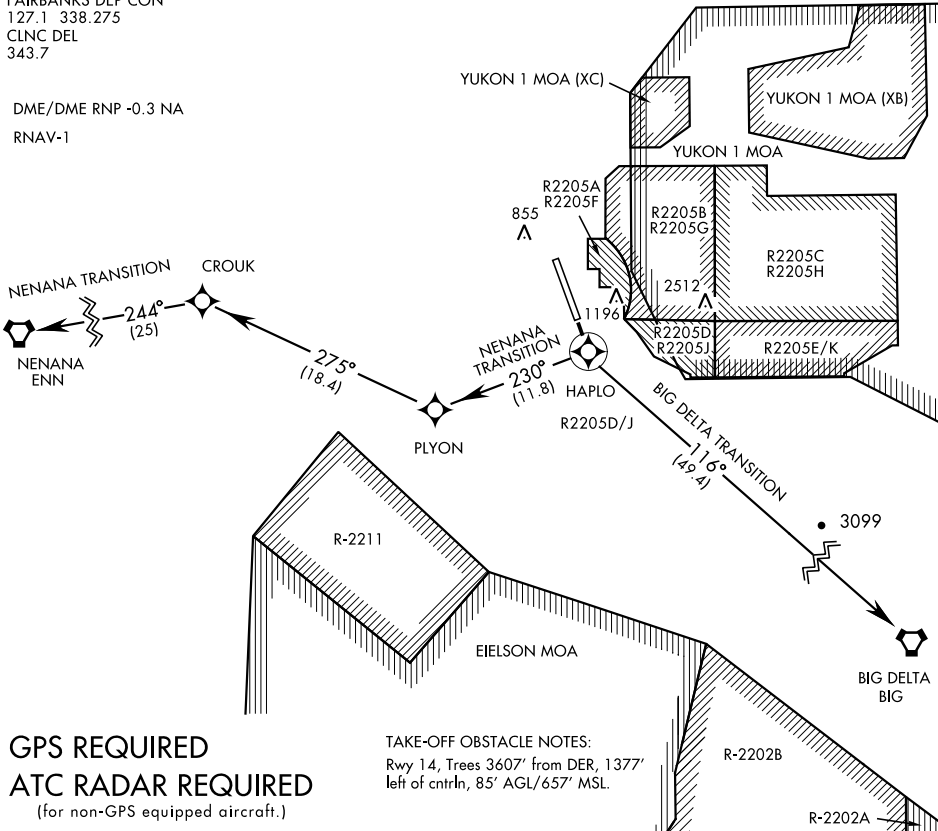

HAPLO THREE DEPARTURE (RNAV) (HAPLO3•HAPLO)

SL-1729 [USAF]

ATIS ★
119.9 273.5
EIELSON GND CON
121.8 275.8
EIELSON TOWER ★
127.2 352.05
FAIRBANKS DEP CON
127.1 338.275
CLNC DEL
343.7

DME/DME RNP -0.3 NA
RNAV-1

GPS REQUIRED
ATC RADAR REQUIRED
(for non-GPS equipped aircraft.)

TAKE-OFF OBSTACLE NOTES:
Rwy 14, Trees 3607' from DER, 1377'
left of cntrln, 85' AGL/657' MSL.

DEPARTURE ROUTE DESCRIPTION

- TAKE-OFF RWY 14 (HAPLO3•HAPLO): Climb direct HAPLO, thence...
- BIG DELTA TRANSITION (HAPLO3•BIG): Turn left, track 116° to BIG VORTAC.
- NENANA TRANSITION (HAPLO3•ENN): Turn right, track 230° to PLYON then track 275° to CROUK, then track 244° to ENN VORTAC.

AK, 28 JAN 2021 to 25 FEB 2021

AK, 28 JAN 2021 to 25 FEB 2021