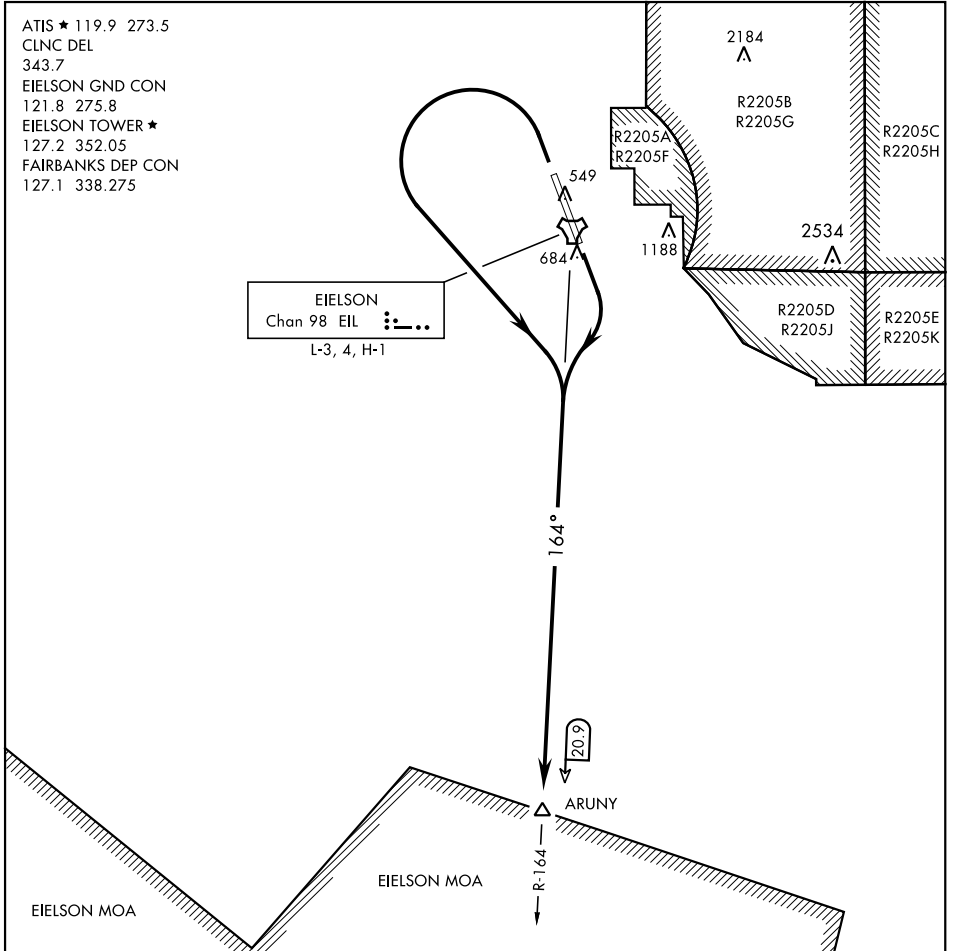

# ARUNY TWO DEPARTURE

SL-1729 [USAF]

(PAEI)

FAIRBANKS, ALASKA

ATIS ★ 119.9 273.5  
 CLNC DEL  
 343.7  
 EIELSON GND CON  
 121.8 275.8  
 EIELSON TOWER ★  
 127.2 352.05  
 FAIRBANKS DEP CON  
 127.1 338.275

EIELSON  
 Chan 98 EIL   
 L-3, 4, H-1

AK, 28 JAN 2021 to 25 FEB 2021

AK, 28 JAN 2021 to 25 FEB 2021

## DEPARTURE ROUTE DESCRIPTION

TAKE-OFF RWY 14 (ARUNY2-ARUNY): Turn right to intercept EIL TACAN R-164 to ARUNY. Maintain assigned altitude.

TAKE-OFF RWY 32 (ARUNY2-ARUNY): Turn left to intercept EIL TACAN R-164 to ARUNY. Maintain assigned altitude.