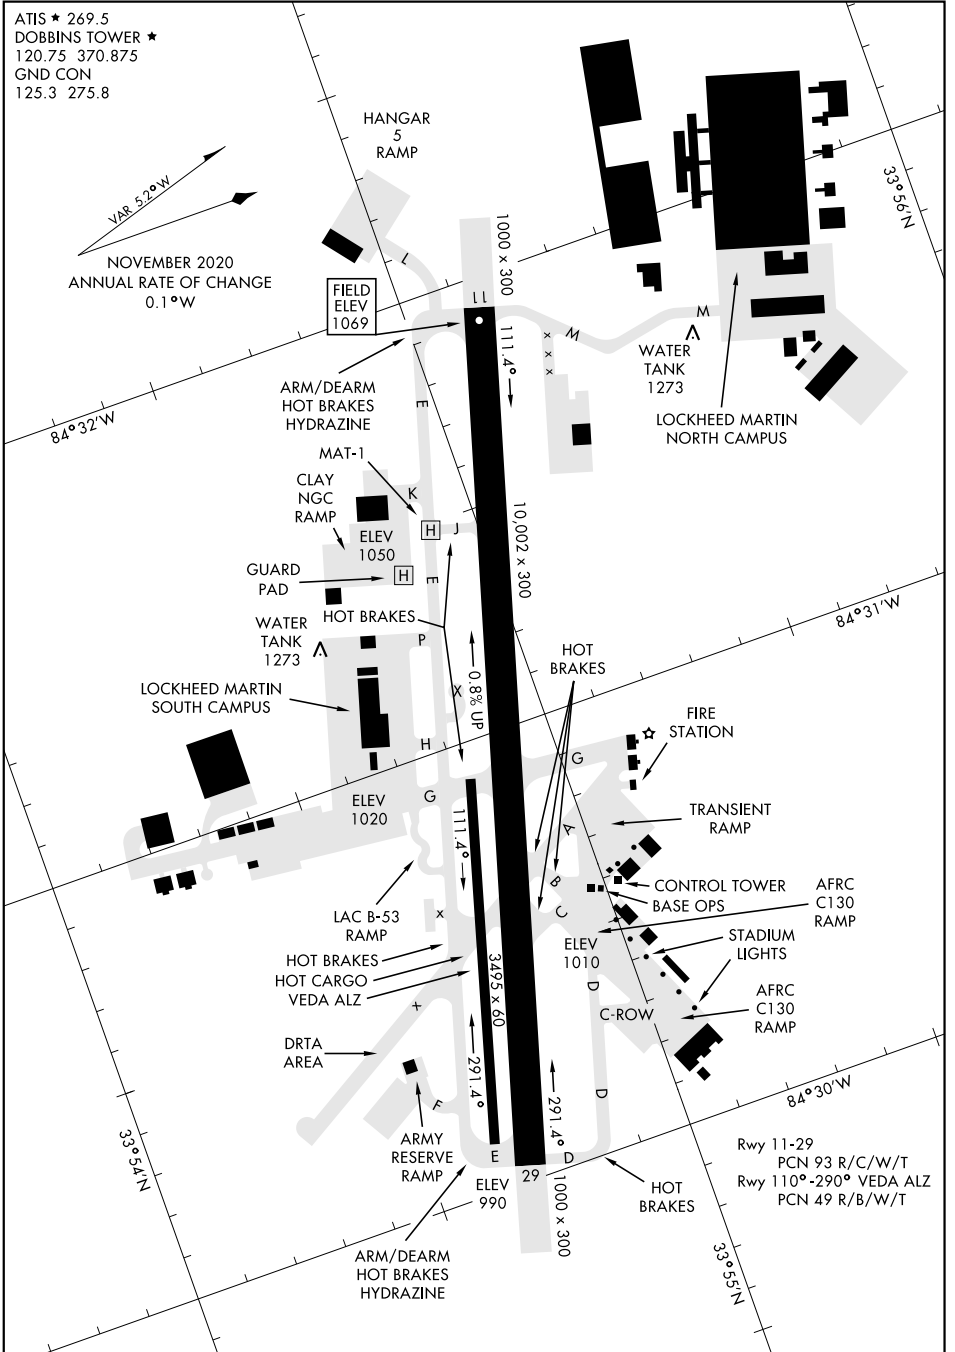

# AIRPORT DIAGRAM

AFD-959 [USAF]

DOBBINS ARB (KMGE)

MARIETTA, GEORGIA

ATIS ★ 269.5  
 DOBBINS TOWER ★  
 120.75 370.875  
 GND CON  
 125.3 275.8

VAR 5.2°W  
 NOVEMBER 2020  
 ANNUAL RATE OF CHANGE  
 0.1°W

SE-4, 28 JAN 2021 to 25 FEB 2021

SE-4, 28 JAN 2021 to 25 FEB 2021

# AIRPORT DIAGRAM

MARIETTA, GEORGIA

DOBBINS ARB (KMGE)