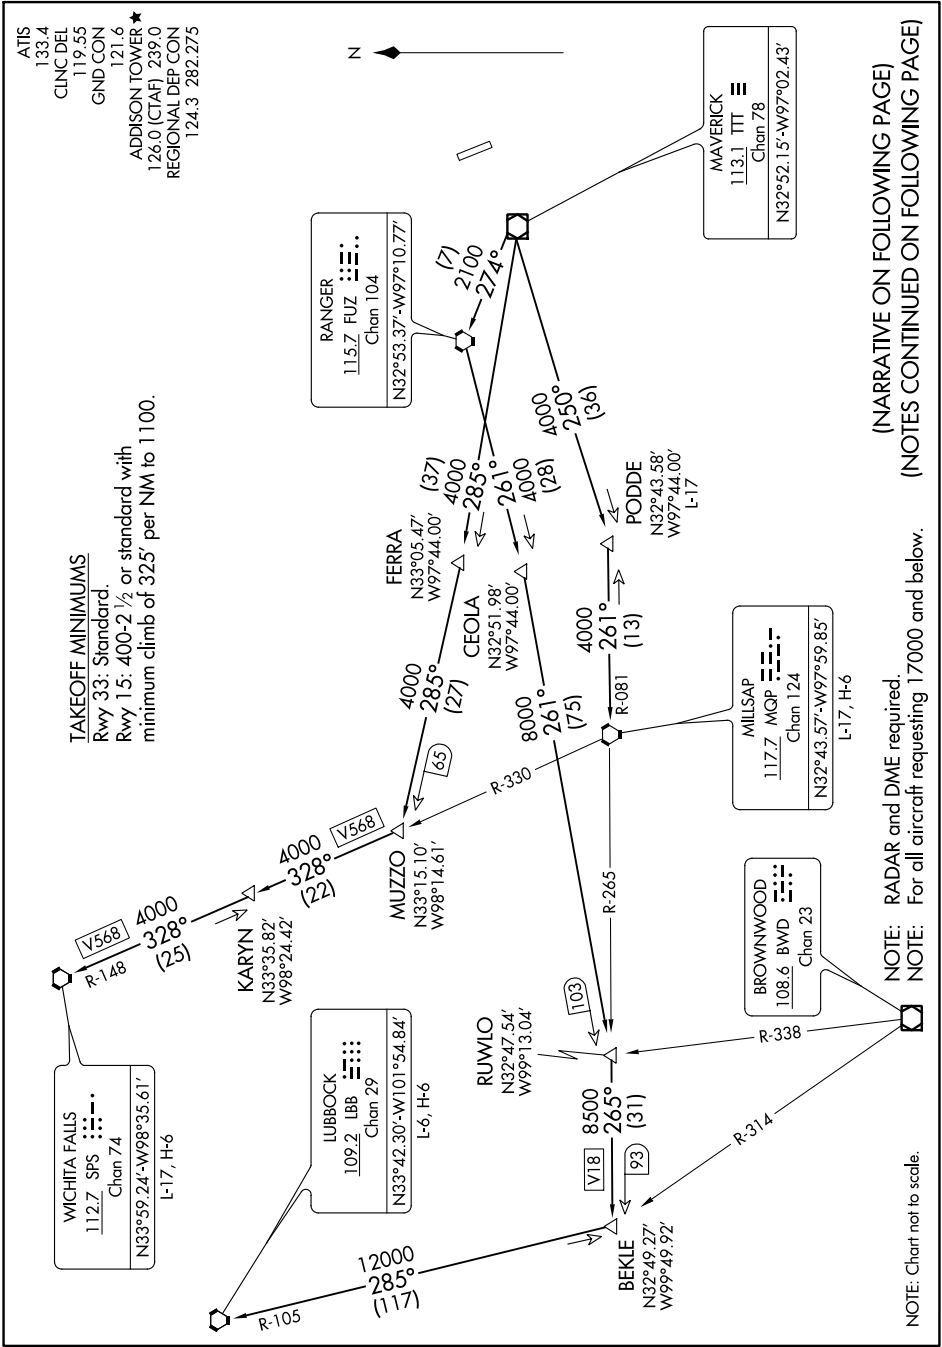

KINGDOM EIGHT DEPARTURE

SC-2, 28 JAN 2021 to 25 FEB 2021

(NARRATIVE ON FOLLOWING PAGE)
(NOTES CONTINUED ON FOLLOWING PAGE)

NOTE: RADAR and DME required.
NOTE: For all aircraft requesting 17000 and below.

NOTE: Chart not to scale.

SC-2, 28 JAN 2021 to 25 FEB 2021

KINGDOM EIGHT DEPARTURE