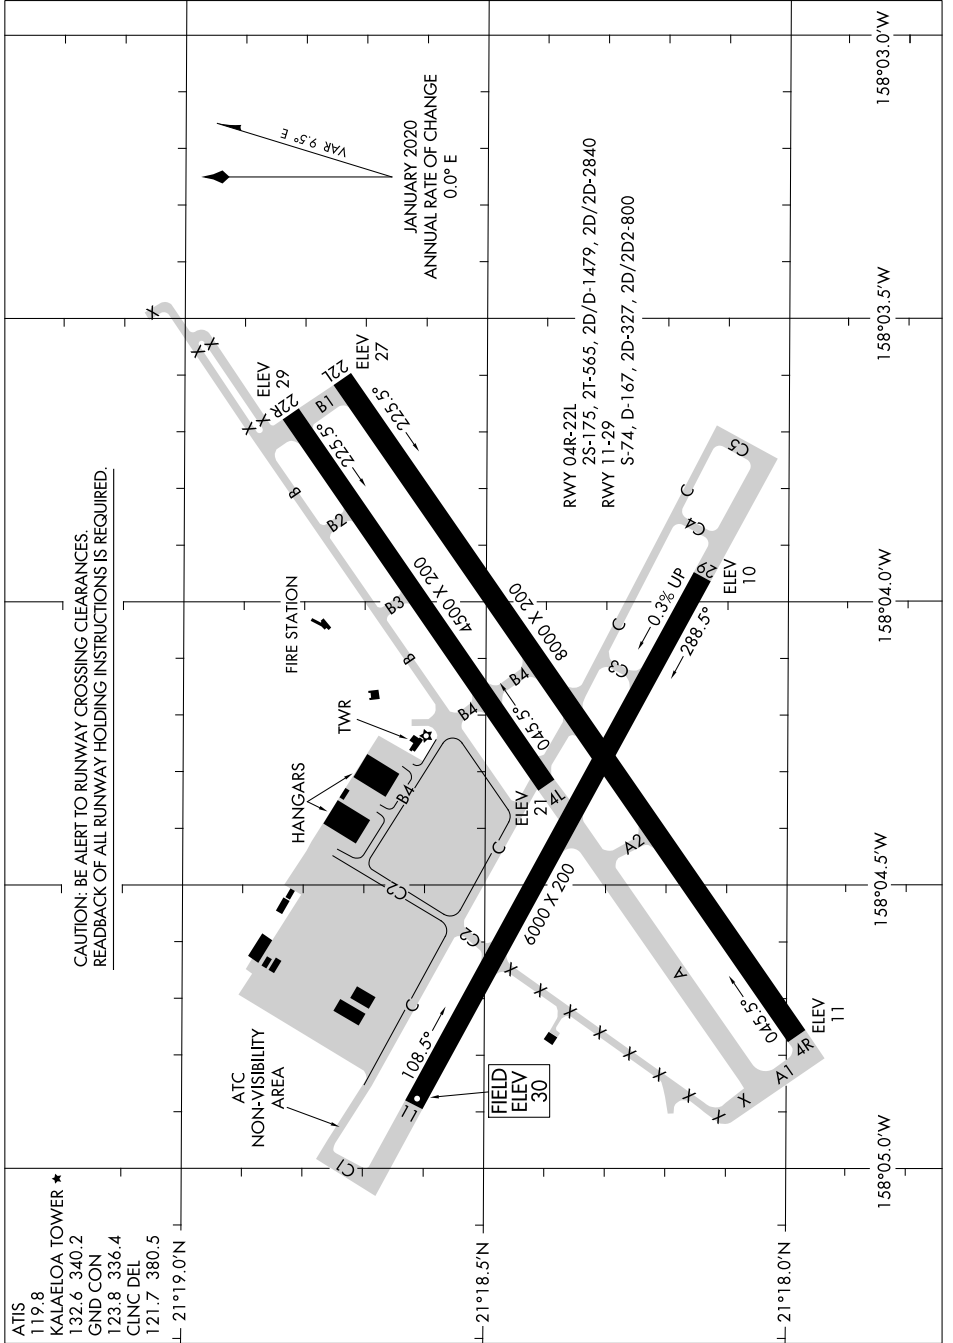

# AIRPORT DIAGRAM

KALAELOA (JOHN RODGERS FIELD) (JRF)(PHJR)  
AL-761 (FAA) KAPOLEI, HAWAII

PAC, 31 DEC 2020 to 25 FEB 2021

PAC, 31 DEC 2020 to 25 FEB 2021