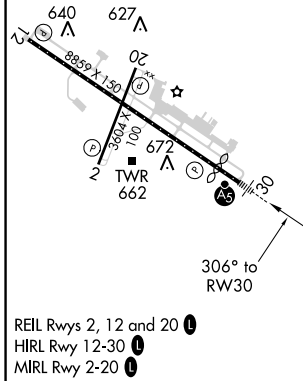

APP CRS 306°	Rwy ldg TDZE Apt Elev	7959 591 597
------------------------	-----------------------------	---

RNAV (RNP) Z RWY 30

GARY/CHICAGO INTL (GYY)

<p>⚠ For uncompensated Baro-VNAV systems, procedure NA below -16°C (4°F) or above 54°C (130°F). Missed approach requires RNP less than 1.0. RF and GPS required.</p>	<p>MALSR</p>	<p>MISSED APPROACH: Climb to 2100 on track 306° to HOSEN, right turn to DANGE, then track 028° to KEGLE and hold.</p>
	<p>AS</p>	

<p>ATIS 134.575</p>	<p>CHICAGO APP CON 133.1 285.6</p>	<p>GARY TOWER ★ 125.6 (CTAF) 0</p>	<p>GND CON 121.9</p>
--------------------------------	---	---	---------------------------------

2100 tr 306°	HOSEN	DANGE	KEGLE	EBGIN
	WASTU		2300	
	RW30	2000	306°	GP 3.00° TCH 57
	4.3 NM	6.1 NM		
CATEGORY	A	B	C	D
RNP 0.13 DA	942-5/8		351 (400-5/8)	