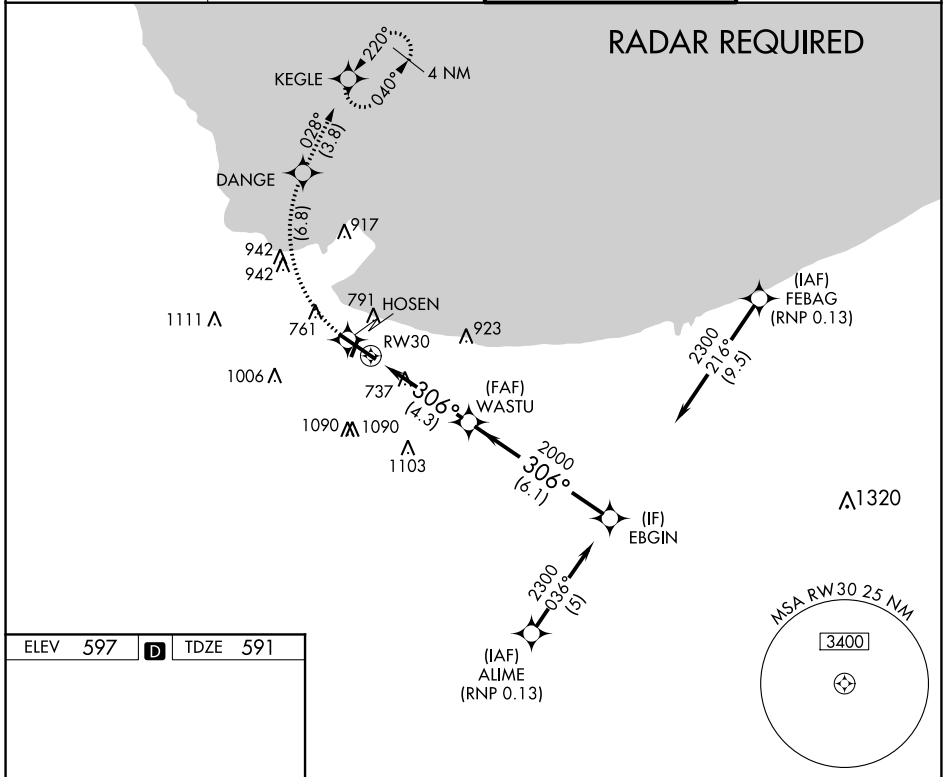

APP CRS 306°	Rwy ldg TDZE Apt Elev	7959 591 597
------------------------	-----------------------------	---

RNAV (RNP) Z RWY 30

GARY/CHICAGO INTL (GYY)

<p>⚠ For uncompensated Baro-VNAV systems, procedure NA below -16°C (4°F) or above 54°C (130°F). Missed approach requires RNP less than 1.0. RF and GPS required.</p>	<p>MALSR</p>	<p>MISSED APPROACH: Climb to 2100 on track 306° to HOSEN, right turn to DANGE, then track 028° to KEGLE and hold.</p>
	<p>AS</p>	

<p>ATIS 134.575</p>	<p>CHICAGO APP CON 133.1 285.6</p>	<p>GARY TOWER ★ 125.6 (CTAF) 0</p>	<p>GND CON 121.9</p>
--------------------------------	---	---	---------------------------------

2100 tr 306°	HOSEN	DANGE	KEGLE	EBGIN
	WASTU		2300	
	RW30	2000	306°	GP 3.00° TCH 57
	4.3 NM	6.1 NM		
CATEGORY	A	B	C	D
RNP 0.13 DA	942-5/8		351 (400-5/8)	