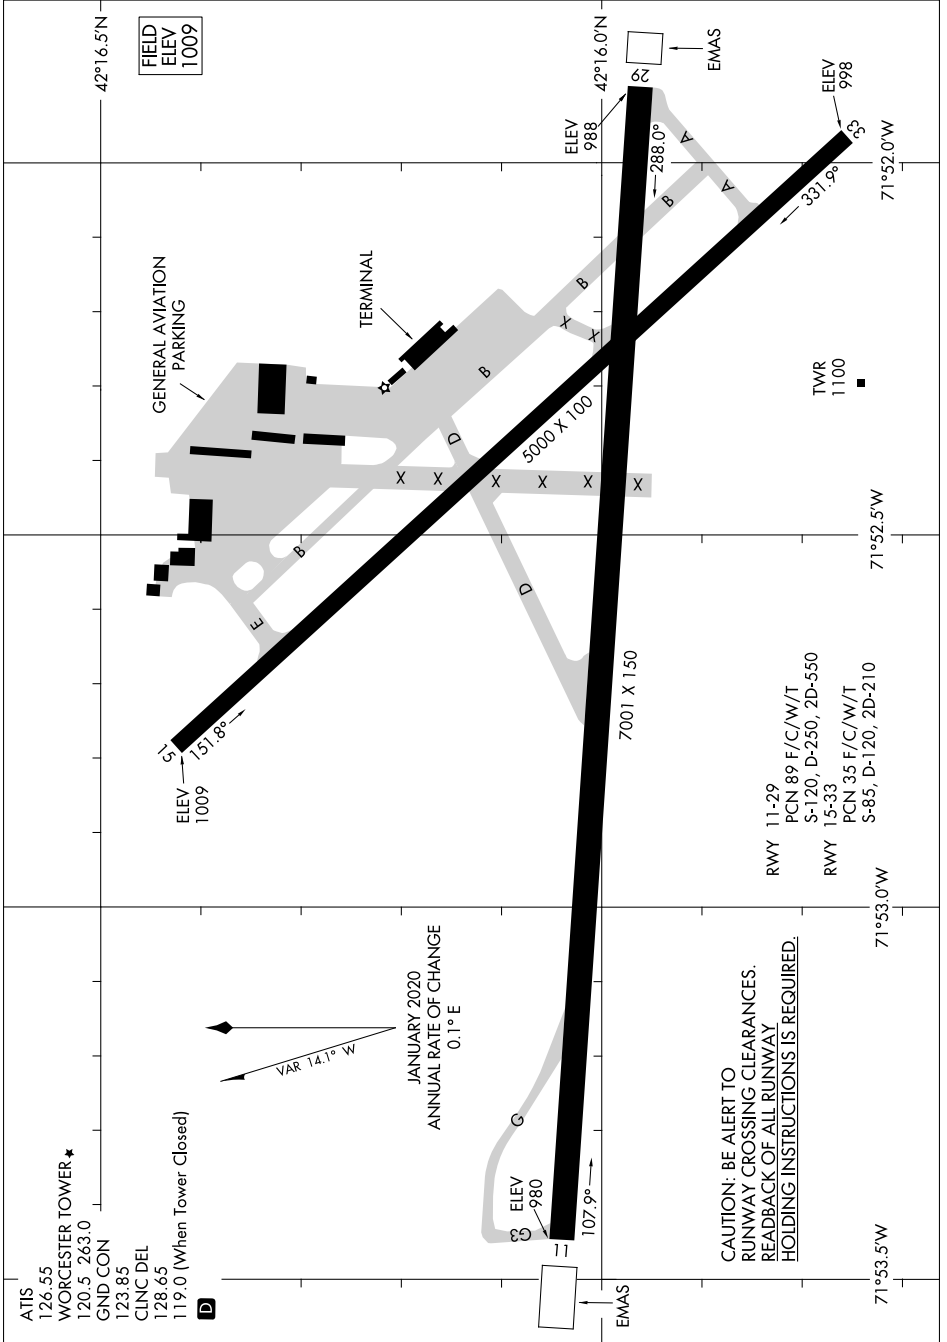

AIRPORT DIAGRAM

AL-652 (FAA)

WORCESTER RGNL (ORH)
WORCESTER, MASSACHUSETTS

NE-1, 28 JAN 2021 to 25 FEB 2021

NE-1, 28 JAN 2021 to 25 FEB 2021

AIRPORT DIAGRAM

WORCESTER, MASSACHUSETTS
WORCESTER RGNL (ORH)