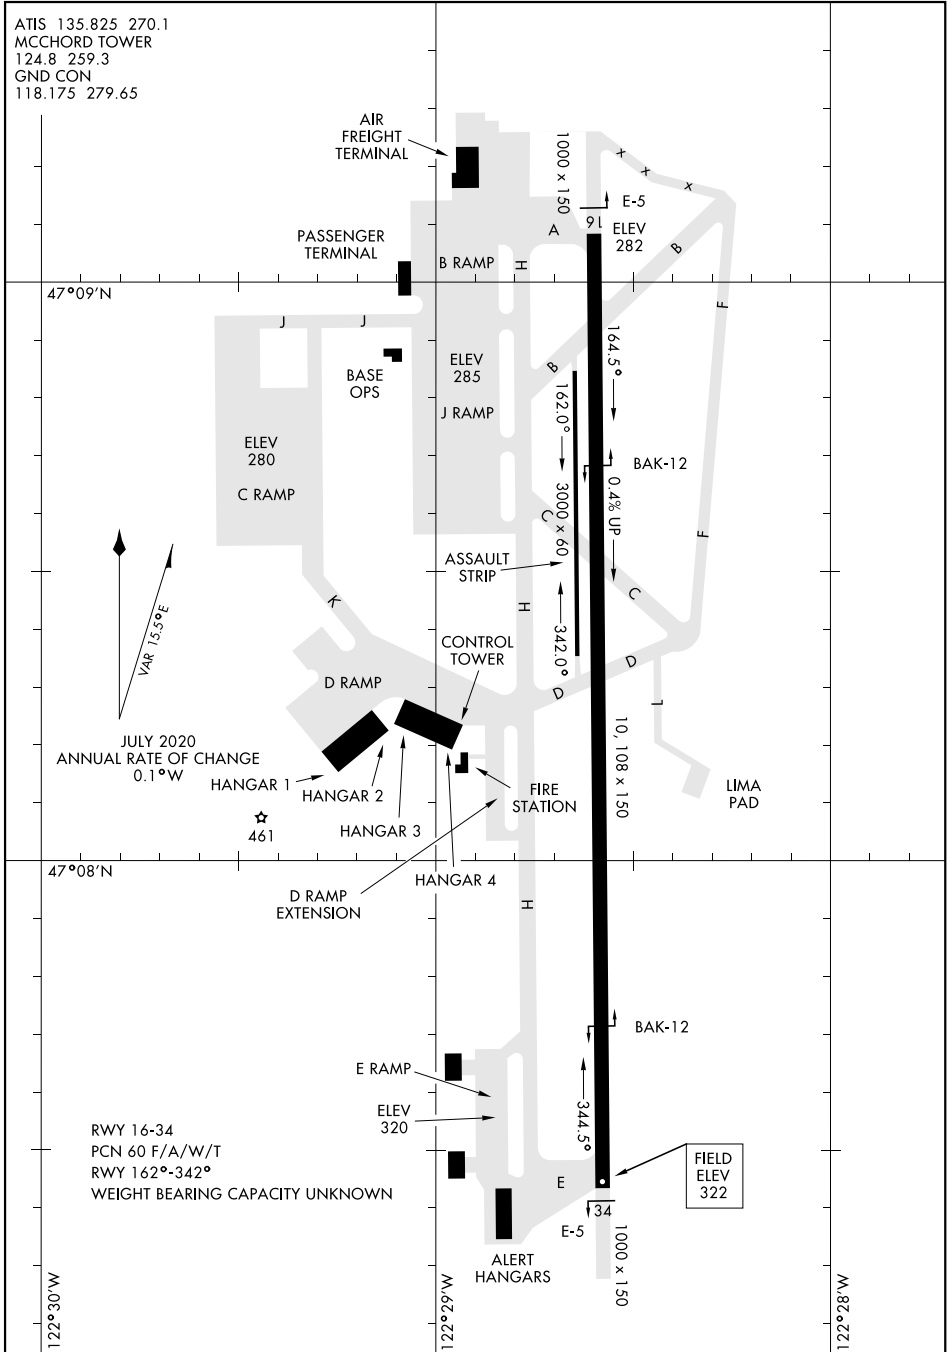

AIRPORT DIAGRAM

AFD-414 [USAF]

MC CHORD FIELD (KTCM)

TACOMA, WASHINGTON

ATIS 135.825 270.1
 MCCHORD TOWER
 124.8 259.3
 GND CON
 118.175 279.65

NW-1, 28 JAN 2021 to 25 FEB 2021

NW-1, 28 JAN 2021 to 25 FEB 2021

AIRPORT DIAGRAM

TACOMA, WASHINGTON

MC CHORD FIELD (KTCM)