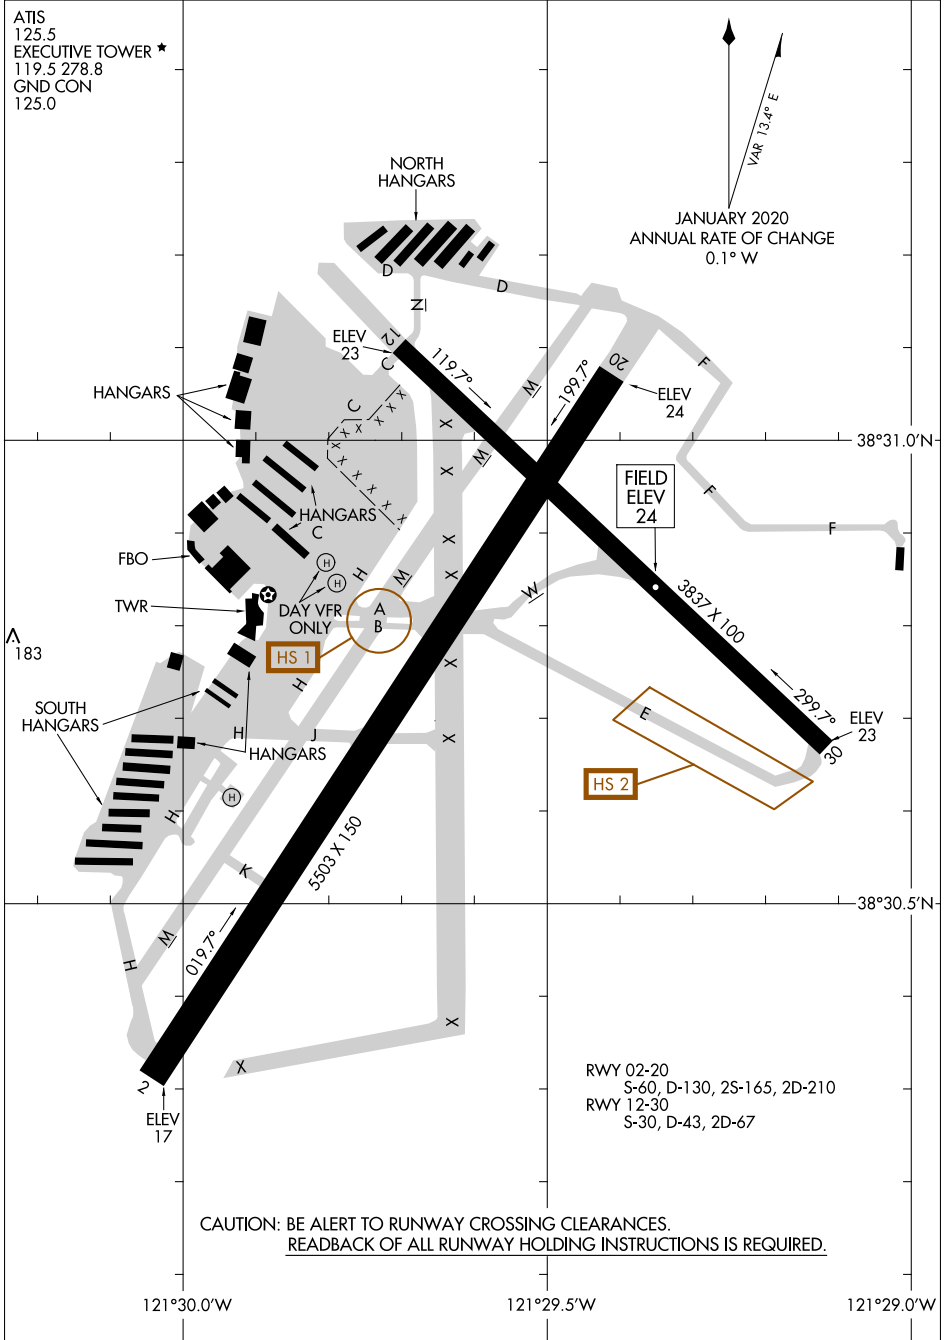

# AIRPORT DIAGRAM

AL-358 (FAA)

SACRAMENTO EXECUTIVE (SAC)  
SACRAMENTO, CALIFORNIA

ATIS  
125.5  
EXECUTIVE TOWER ★  
119.5 278.8  
GND CON  
125.0

JANUARY 2020  
ANNUAL RATE OF CHANGE  
0.1° W

SW-2, 28 JAN 2021 to 25 FEB 2021

SW-2, 28 JAN 2021 to 25 FEB 2021

**CAUTION: BE ALERT TO RUNWAY CROSSING CLEARANCES.  
READBACK OF ALL RUNWAY HOLDING INSTRUCTIONS IS REQUIRED.**

# AIRPORT DIAGRAM

SACRAMENTO, CALIFORNIA  
SACRAMENTO EXECUTIVE (SAC)