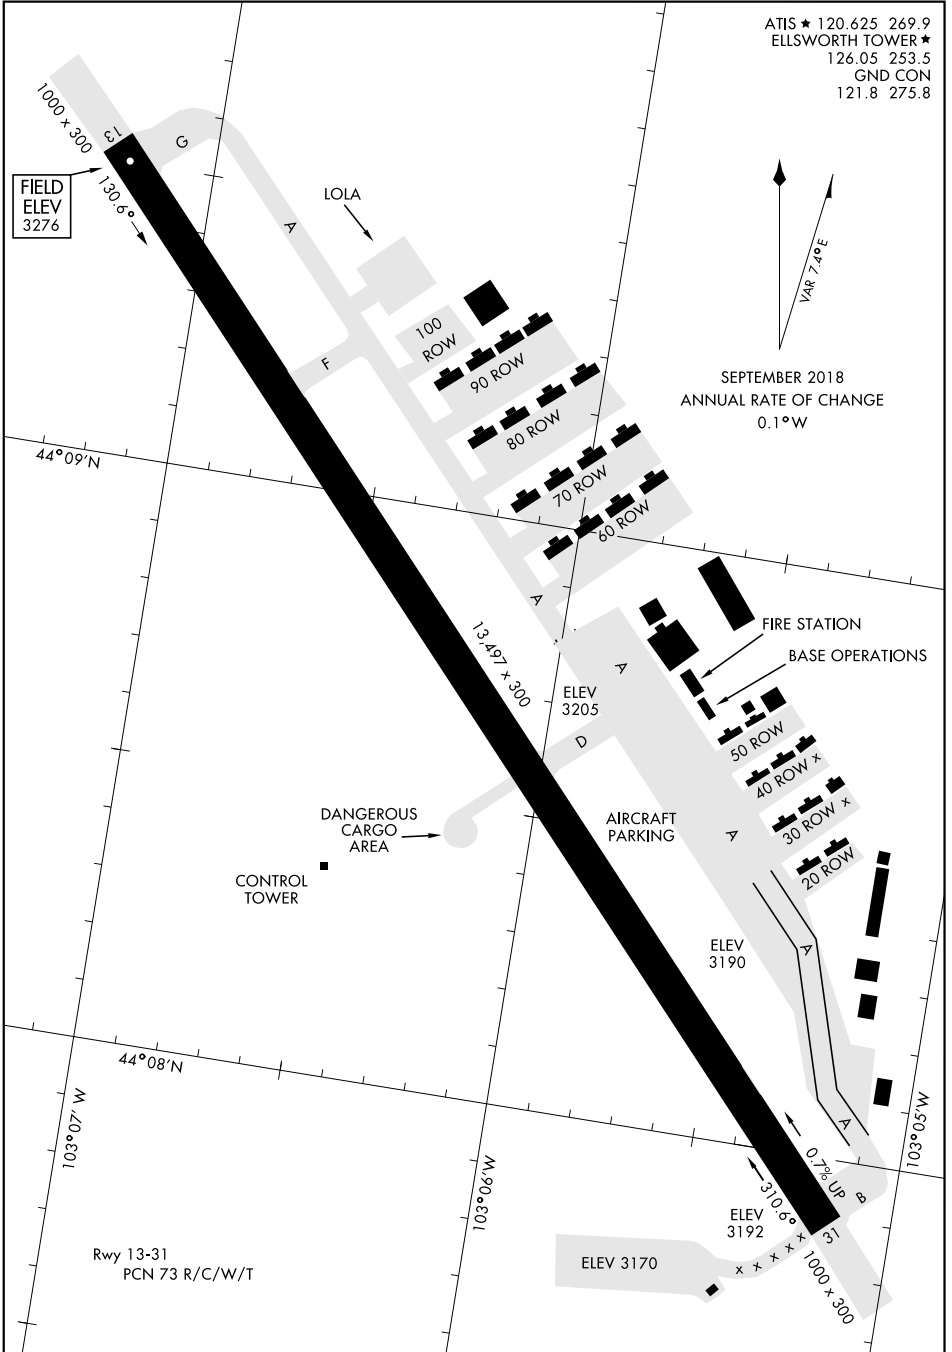

# AIRPORT DIAGRAM

AFD-343 [USAF]

ELLSWORTH AFB (KRCA)

RAPID CITY, SOUTH DAKOTA

ATIS ★ 120.625 269.9  
 ELLSWORTH TOWER ★  
 126.05 253.5  
 GND CON  
 121.8 275.8

FIELD  
ELEV  
3276

SEPTEMBER 2018  
 ANNUAL RATE OF CHANGE  
 0.1°W

NC-1, 28 JAN 2021 to 25 FEB 2021

NC-1, 28 JAN 2021 to 25 FEB 2021

# AIRPORT DIAGRAM

RAPID CITY, SOUTH DAKOTA  
 ELLSWORTH AFB (KRCA)