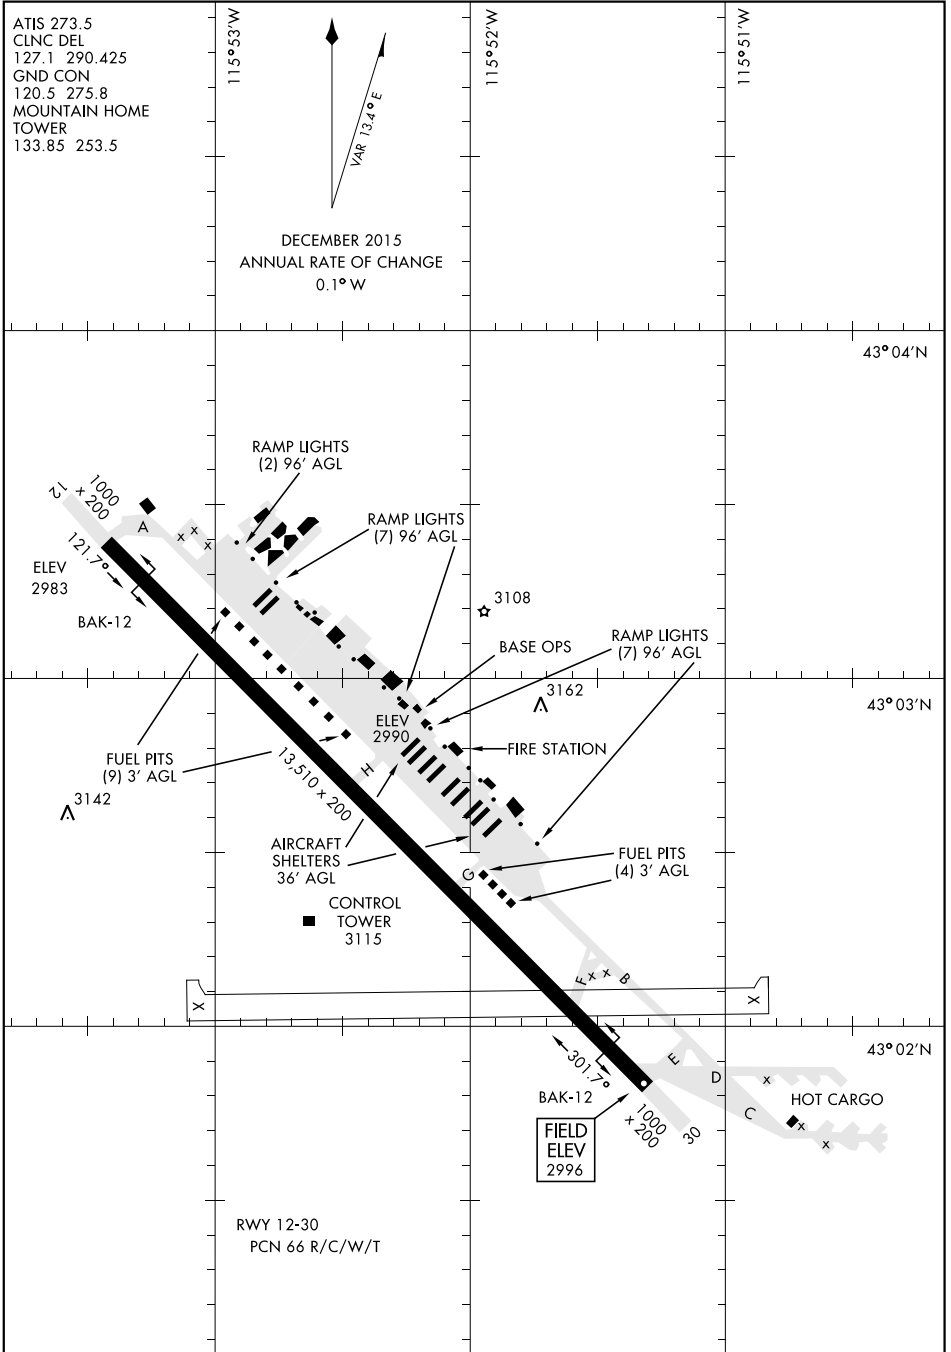

AIRPORT DIAGRAM

AFD-323 [USAF]

MOUNTAIN HOME AFB (KMUO)

MOUNTAIN HOME, IDAHO

ATIS 273.5
 CLNC DEL 127.1 290.425
 GND CON 120.5 275.8
 MOUNTAIN HOME TOWER 133.85 253.5

115°53'W

115°52'W

115°51'W

DECEMBER 2015
 ANNUAL RATE OF CHANGE
 0.1° W

43°04'N

43°03'N

43°02'N

NW-1, 28 JAN 2021 to 25 FEB 2021

NW-1, 28 JAN 2021 to 25 FEB 2021

AIRPORT DIAGRAM

MOUNTAIN HOME, IDAHO

MOUNTAIN HOME AFB (KMUO)