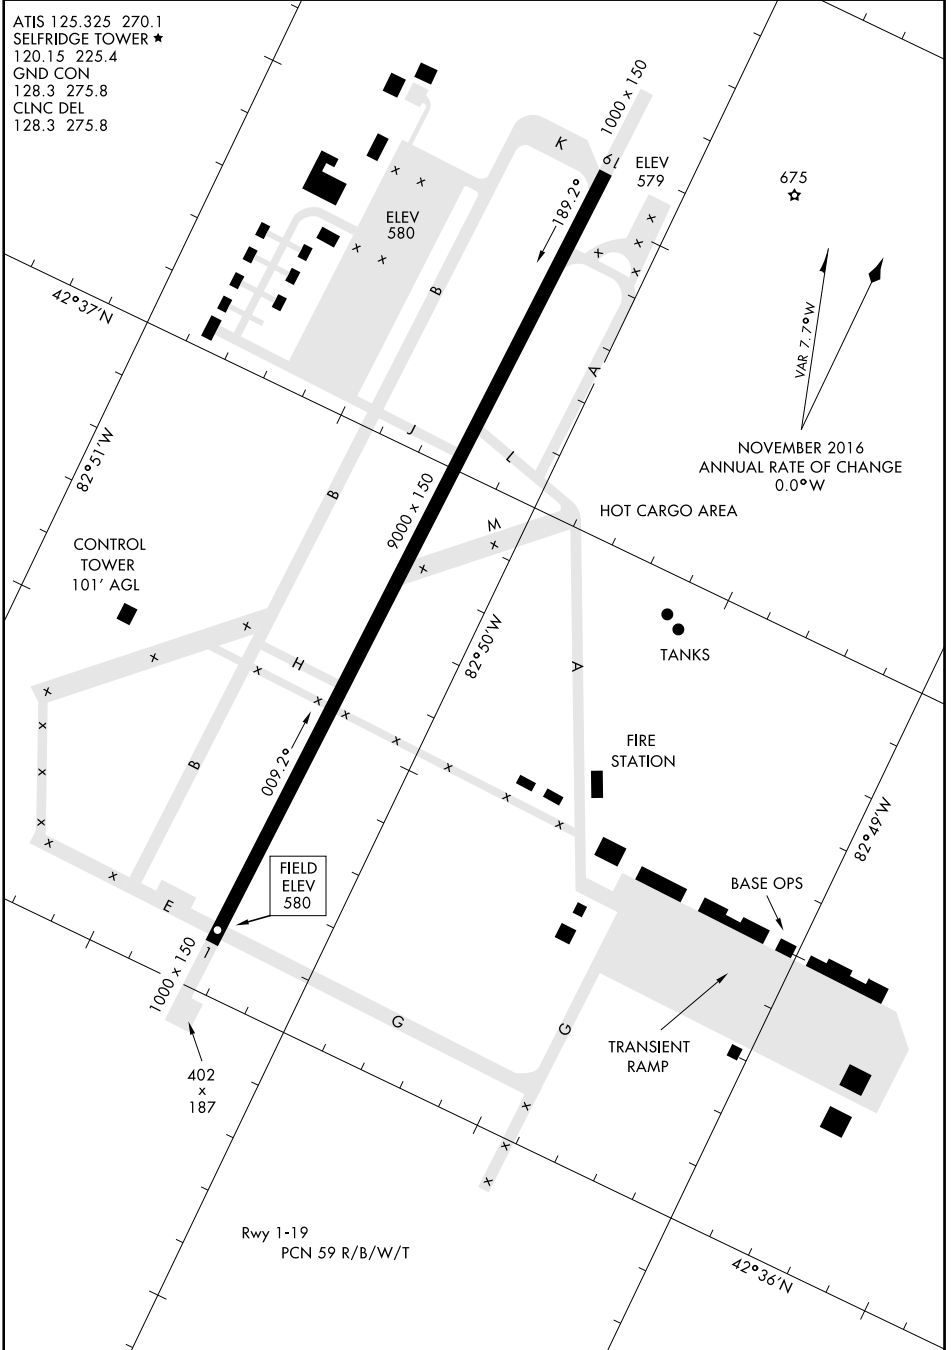

16315

AIRPORT DIAGRAM

AFD-276 [USAF]

SELFRIDGE ANGB (KMTC)

MT. CLEMENS, MICHIGAN

ATIS 125.325 270.1
 SELFRIDGE TOWER ★
 120.15 225.4
 GND CON
 128.3 275.8
 CLNC DEL
 128.3 275.8

EC-1, 28 JAN 2021 to 25 FEB 2021

EC-1, 28 JAN 2021 to 25 FEB 2021

AIRPORT DIAGRAM

SELFRIDGE ANGB (KMTC)
MT. CLEMENS, MICHIGAN