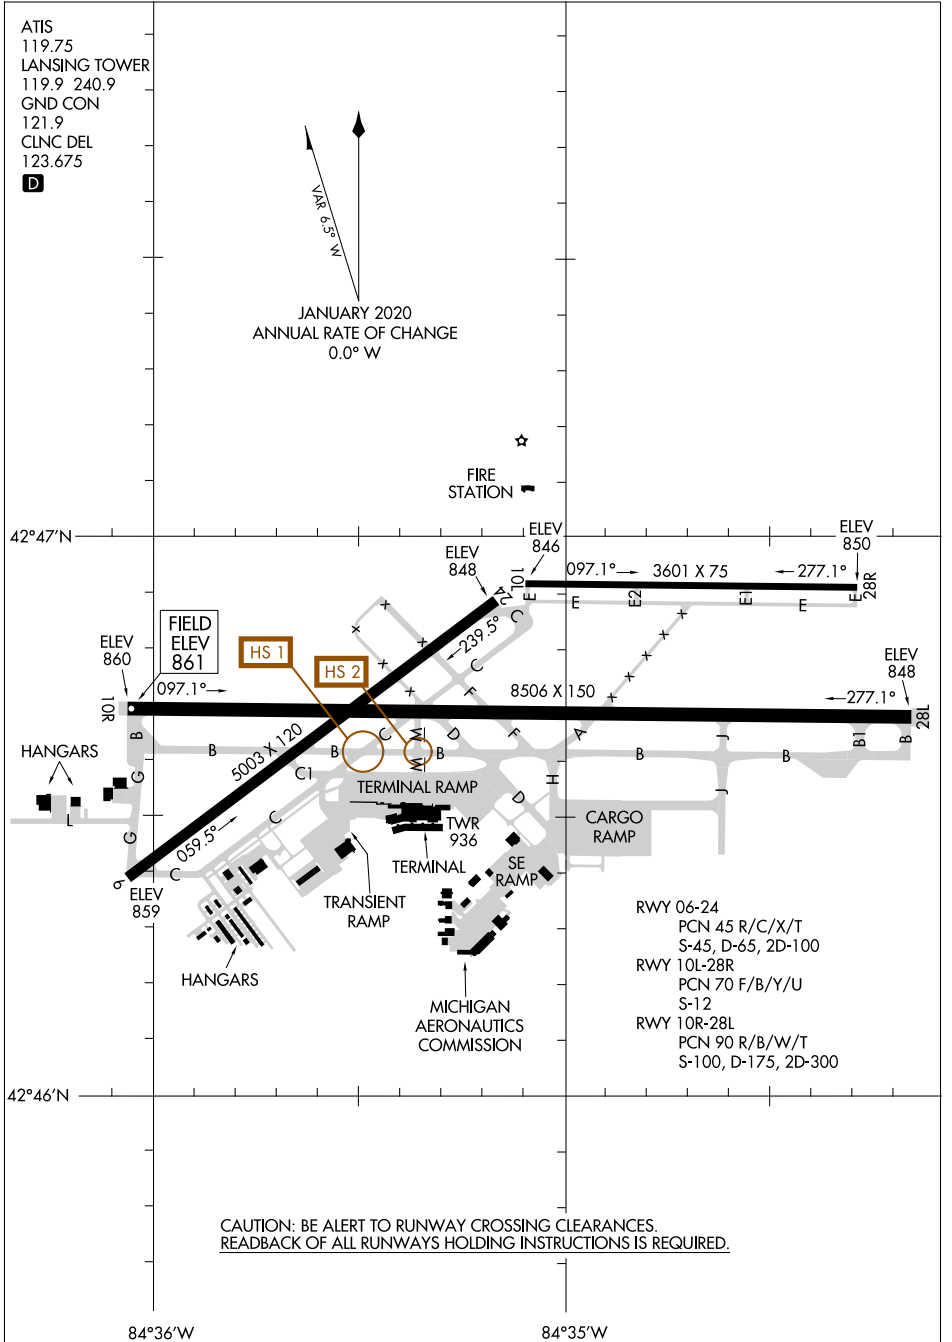

# AIRPORT DIAGRAM

AL-224 (FAA)

CAPITAL REGION INTL (L.A.N)  
LANSING, MICHIGAN

EC-1, 28 JAN 2021 to 25 FEB 2021

EC-1, 28 JAN 2021 to 25 FEB 2021