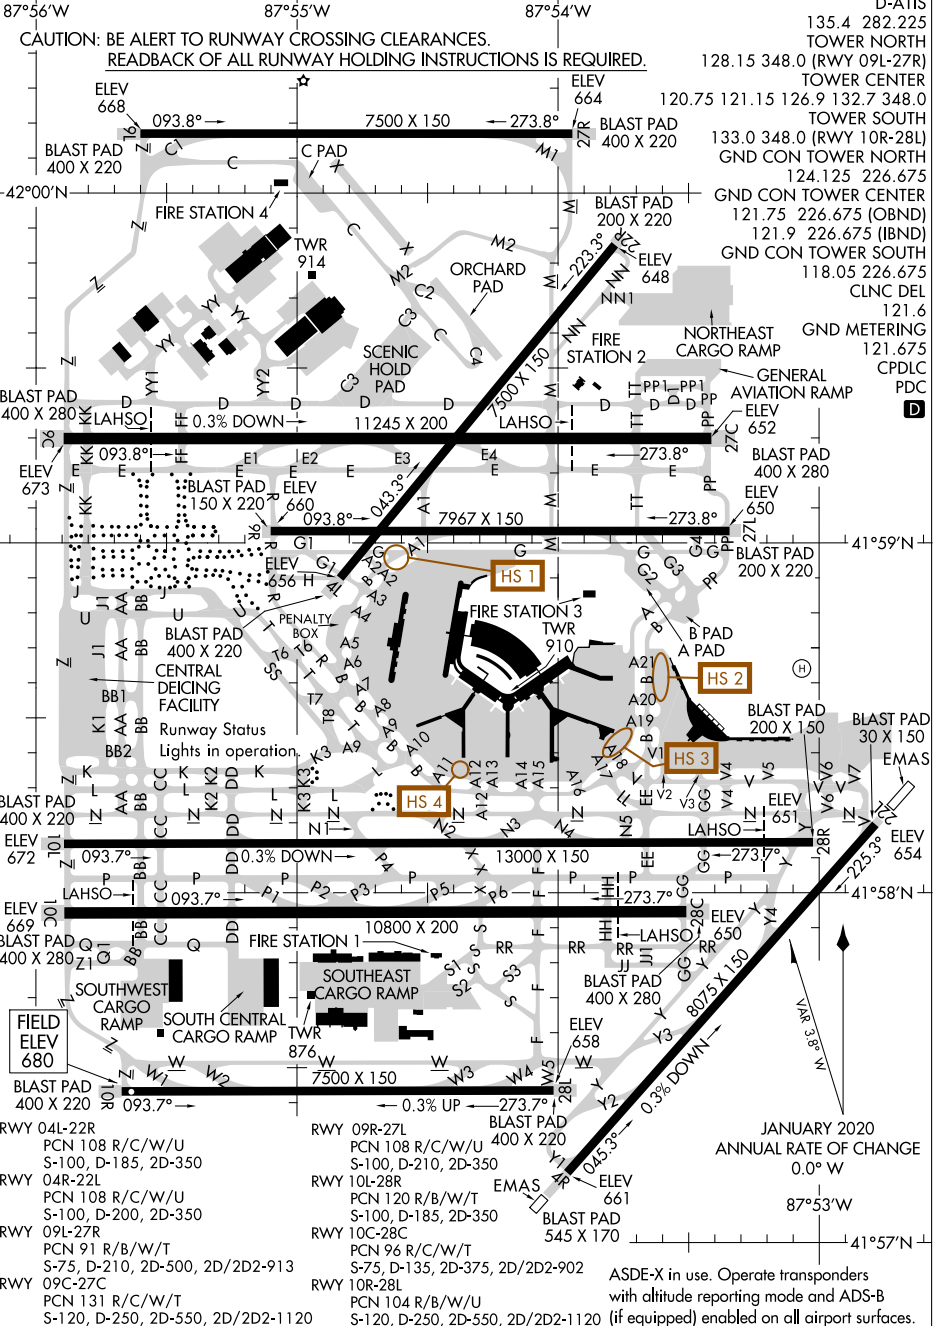

# AIRPORT DIAGRAM

AL-166 (FAA)

## CHICAGO O'HARE INTL (O.R.D)

CHICAGO, ILLINOIS

EC-3, 28 JAN 2021 to 25 FEB 2021

EC-3, 28 JAN 2021 to 25 FEB 2021

# AIRPORT DIAGRAM