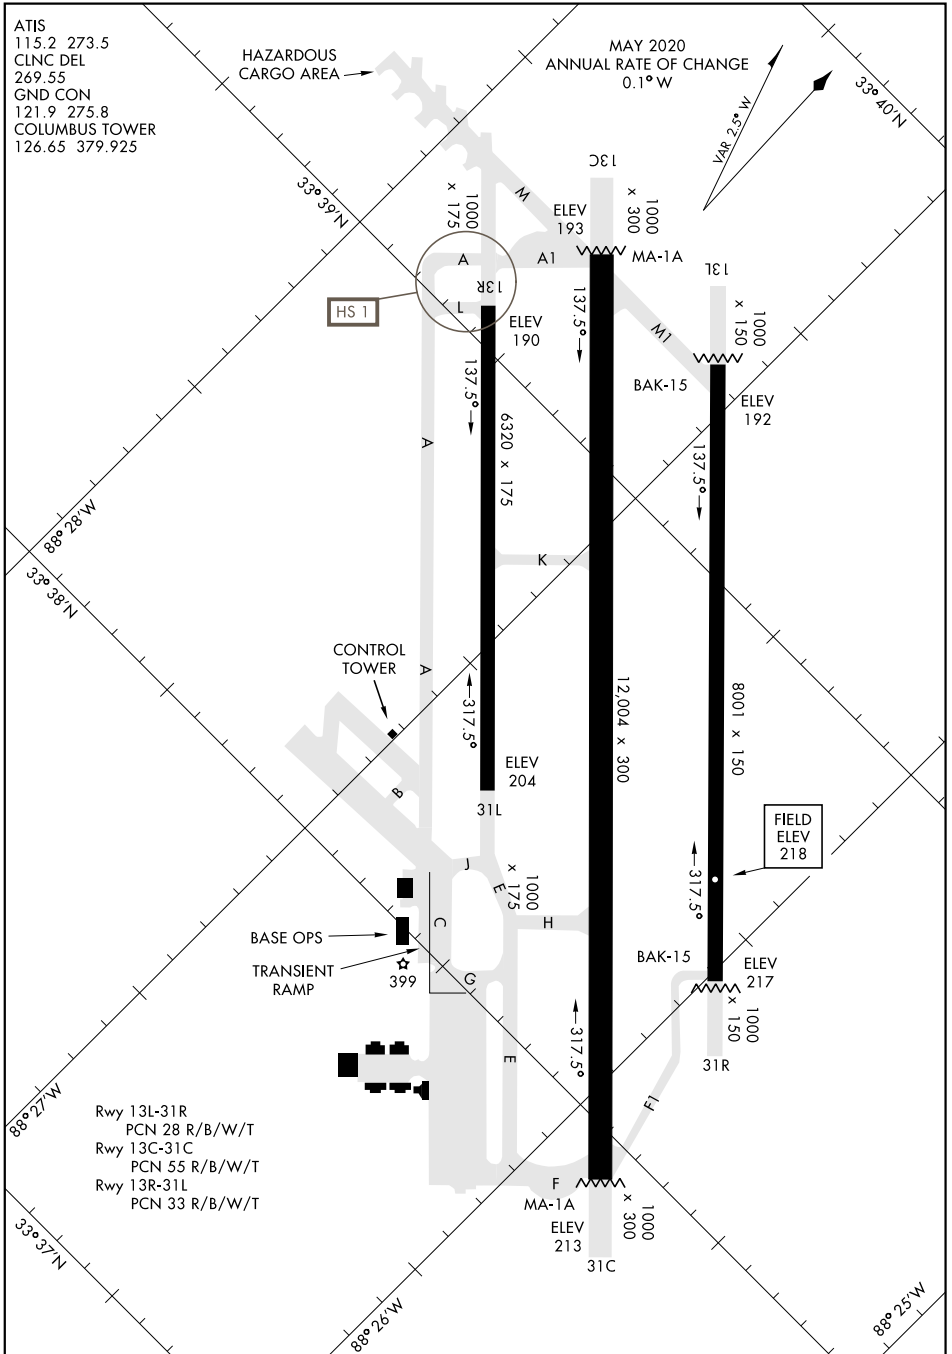

AIRPORT DIAGRAM

AFD-91 [USAF]

COLUMBUS AFB (KCBM)

COLUMBUS, MISSISSIPPI

ATIS
 115.2 273.5
 CLNC DEL
 269.55
 GND CON
 121.9 275.8
 COLUMBUS TOWER
 126.65 379.925

HAZARDOUS
CARGO AREA

MAY 2020
 ANNUAL RATE OF CHANGE
 0.1° W

SC-4, 28 JAN 2021 to 25 FEB 2021

SC-4, 28 JAN 2021 to 25 FEB 2021

AIRPORT DIAGRAM

COLUMBUS, MISSISSIPPI
COLUMBUS AFB (KCBM)