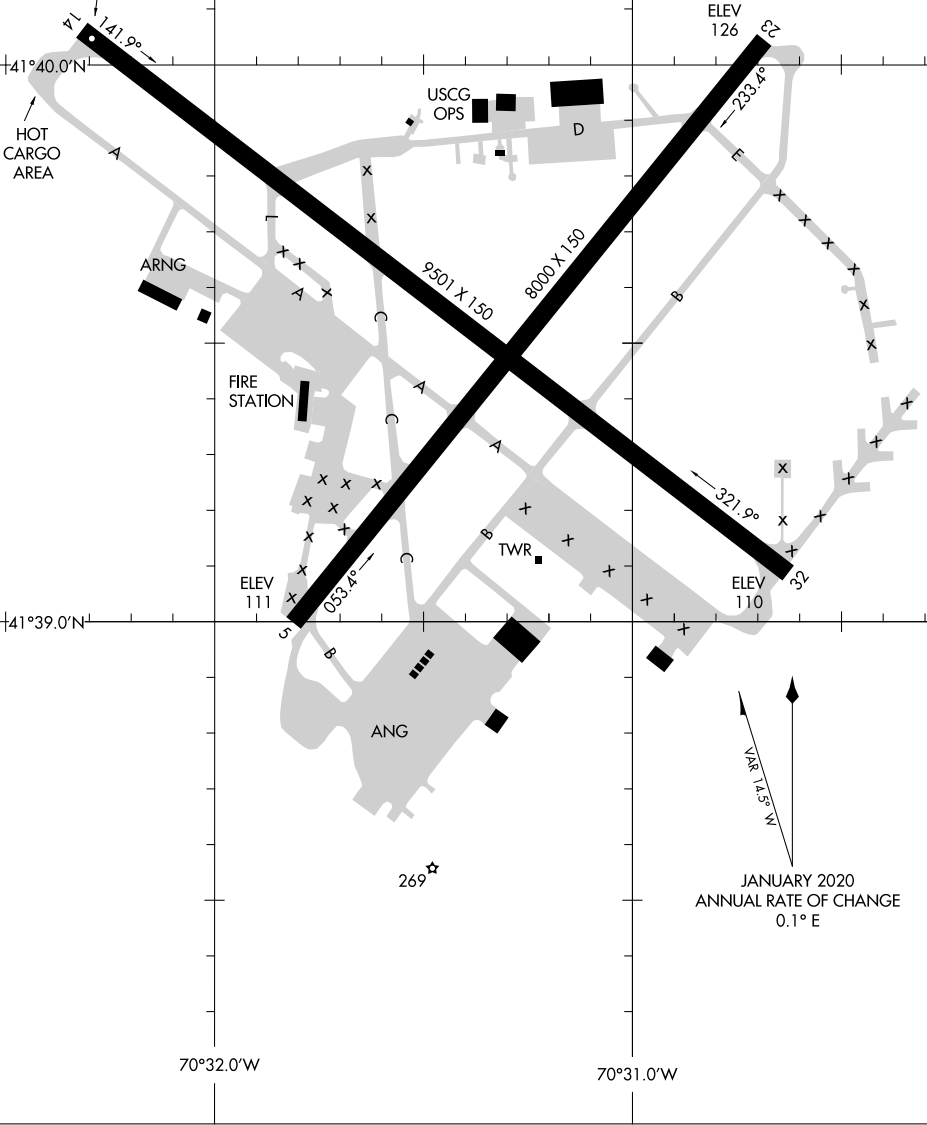

20310

AIRPORT DIAGRAM

CAPE COD COAST GUARD AIR STATION (F/MH)
AL-10362 (FAA)
FALMOUTH, MASSACHUSETTS

ATIS
120.475 236.825
COAST GUARD TOWER
128.425 291.1
GND CON
124.15 275.8

CAUTION: BE ALERT TO RUNWAY CROSSING CLEARANCES.
READBACK OF ALL RUNWAY HOLDING INSTRUCTIONS IS REQUIRED.

RWY 05-23
PCN 33 F/A/W/T
RWY 14-32
PCN 26 F/A/W/T

FIELD
ELEV
130

NE-1, 31 DEC 2020 to 28 JAN 2021

NE-1, 31 DEC 2020 to 28 JAN 2021