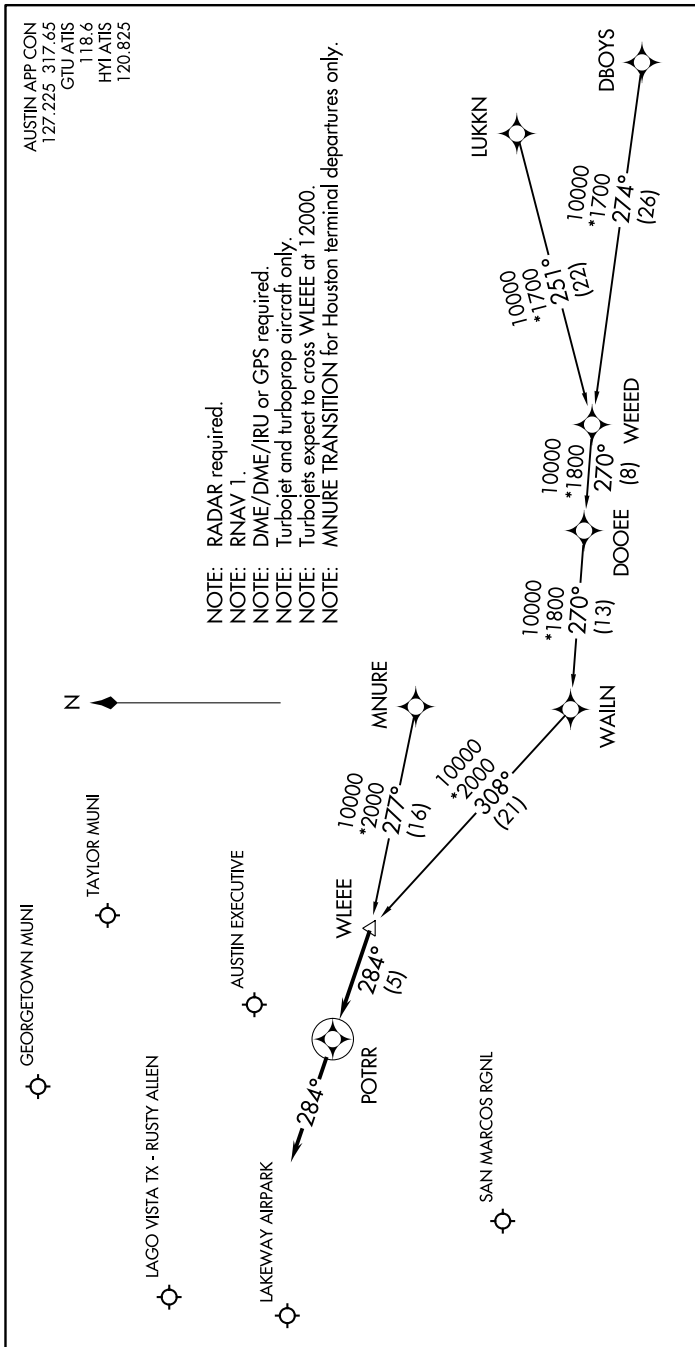

POTRR ONE ARRIVAL (RNAV)

AUSTIN, TEXAS

SC-3, 31 DEC 2020 to 28 JAN 2021

ARRIVAL ROUTE DESCRIPTION

- DBOYS TRANSITION (DBOYS.POTRR1)
- LUKKN TRANSITION (LUKKN.POTRR1)
- MNJURE TRANSITION (MNJURE.POTRR1)
- WEEED TRANSITION (WEEED.POTRR1)

LANDING ALL AIRPORTS: From WLEEE on track 284° to POTRR, then on track 284°. Expect RADAR vectors to final approach course.

SC-3, 31 DEC 2020 to 28 JAN 2021

POTRR ONE ARRIVAL (RNAV)

AUSTIN, TEXAS