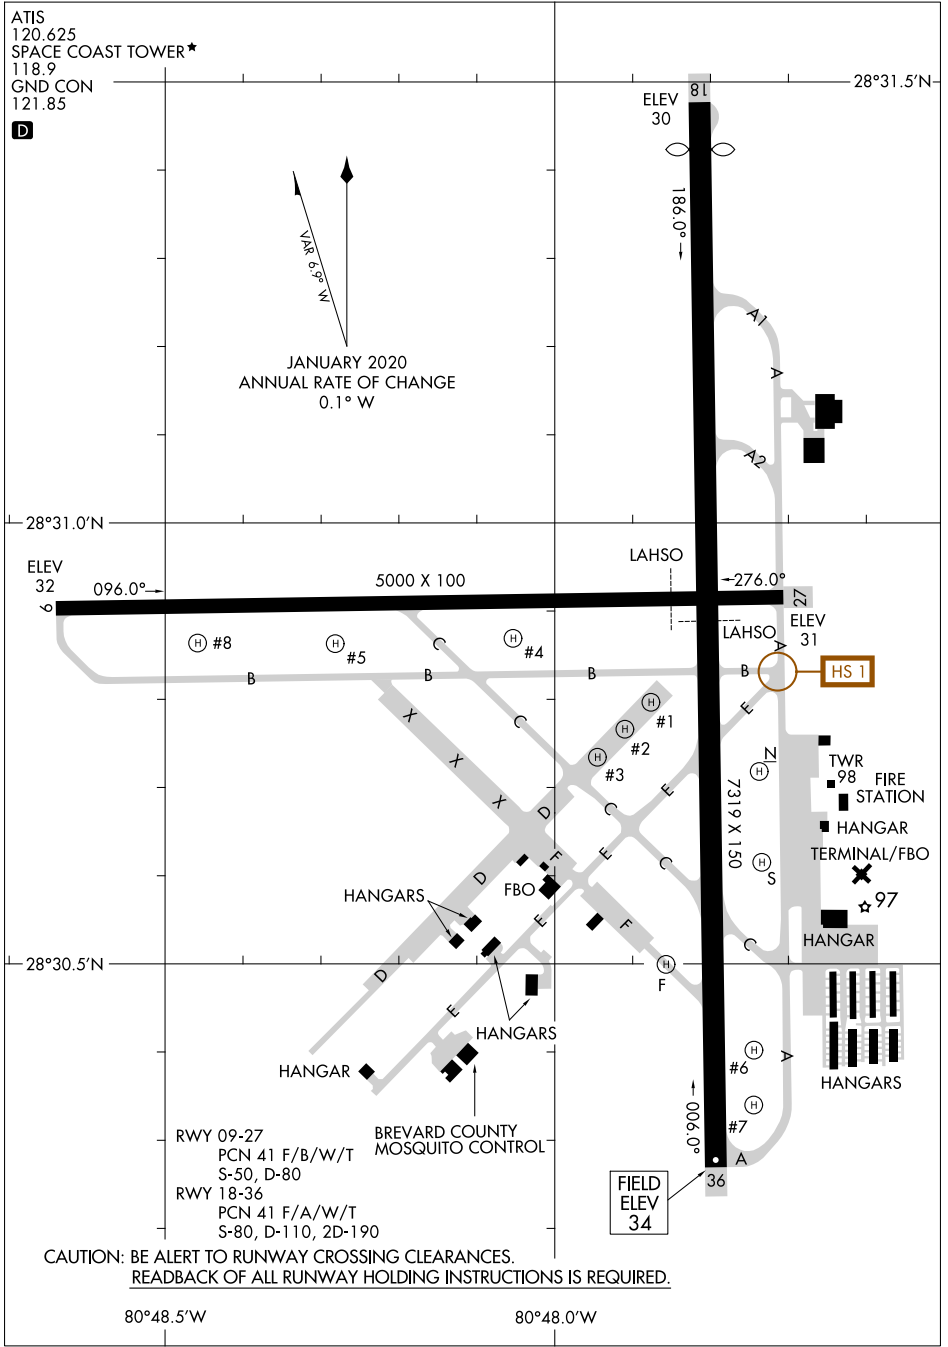

20086

AIRPORT DIAGRAM

AL-5760 (FAA)

SPACE COAST RGNL (TIX)
TITUSVILLE, FLORIDA

ATIS
120.625
SPACE COAST TOWER*
118.9
GND CON
121.85

VAR 6.5° W
JANUARY 2020
ANNUAL RATE OF CHANGE
0.1° W

SE-3, 31 DEC 2020 to 28 JAN 2021

SE-3, 31 DEC 2020 to 28 JAN 2021

CAUTION: BE ALERT TO RUNWAY CROSSING CLEARANCES.
READBACK OF ALL RUNWAY HOLDING INSTRUCTIONS IS REQUIRED.

AIRPORT DIAGRAM

20086

TITUSVILLE, FLORIDA
SPACE COAST RGNL (TIX)