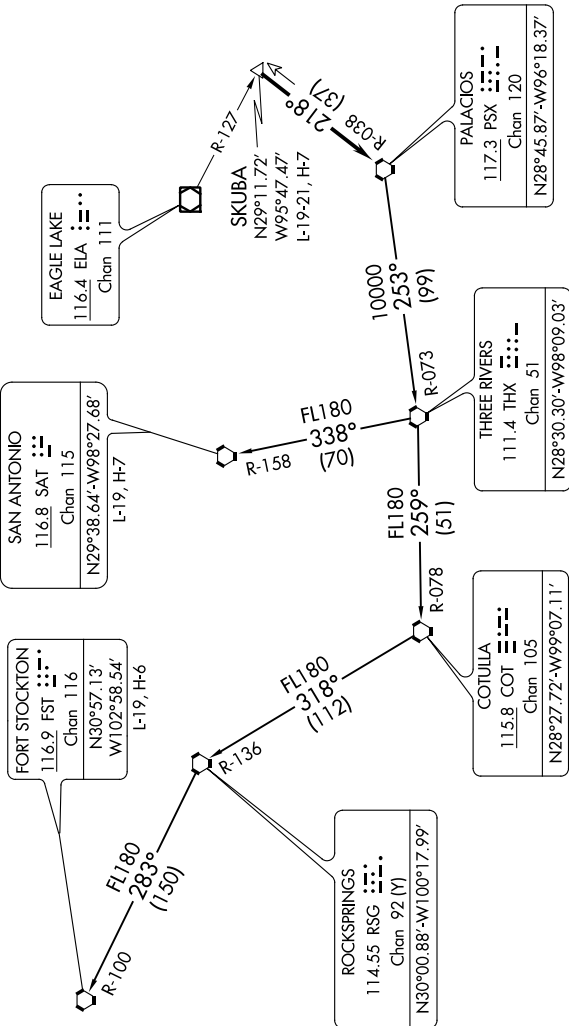

PALACIOS ONE DEPARTURE

SC-5, 31 DEC 2020 to 28 JAN 2021

**TOP ALTITUDE:
ASSIGNED BY ATC**

TAKEOFF MINIMUMS
Rwy 14: 300'-1 or standard with a minimum climb of 420' per NM to 300.
Rwy 32: Standard.

CTAF
122.8
HOUSTON DEP CON
134.45 281.4

(NARRATIVE ON FOLLOWING PAGE)

NOTE: RADAR required.
NOTE: Chart not to scale.

PALACIOS ONE DEPARTURE

SC-5, 31 DEC 2020 to 28 JAN 2021