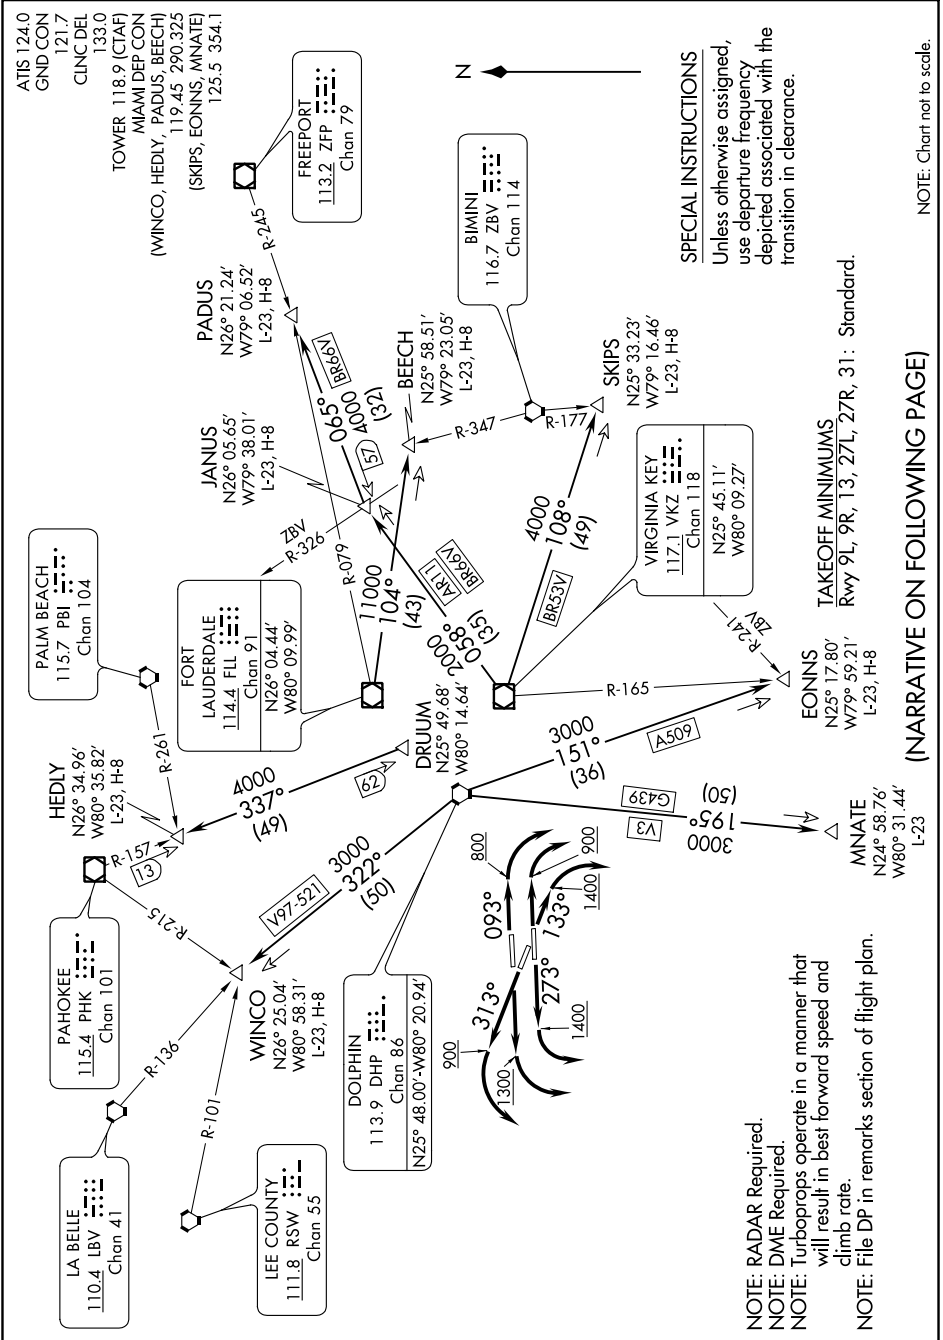

MIAMI SIX DEPARTURE

SE-3, 31 DEC 2020 to 28 JAN 2021

(NARRATIVE ON FOLLOWING PAGE)

SE-3, 31 DEC 2020 to 28 JAN 2021