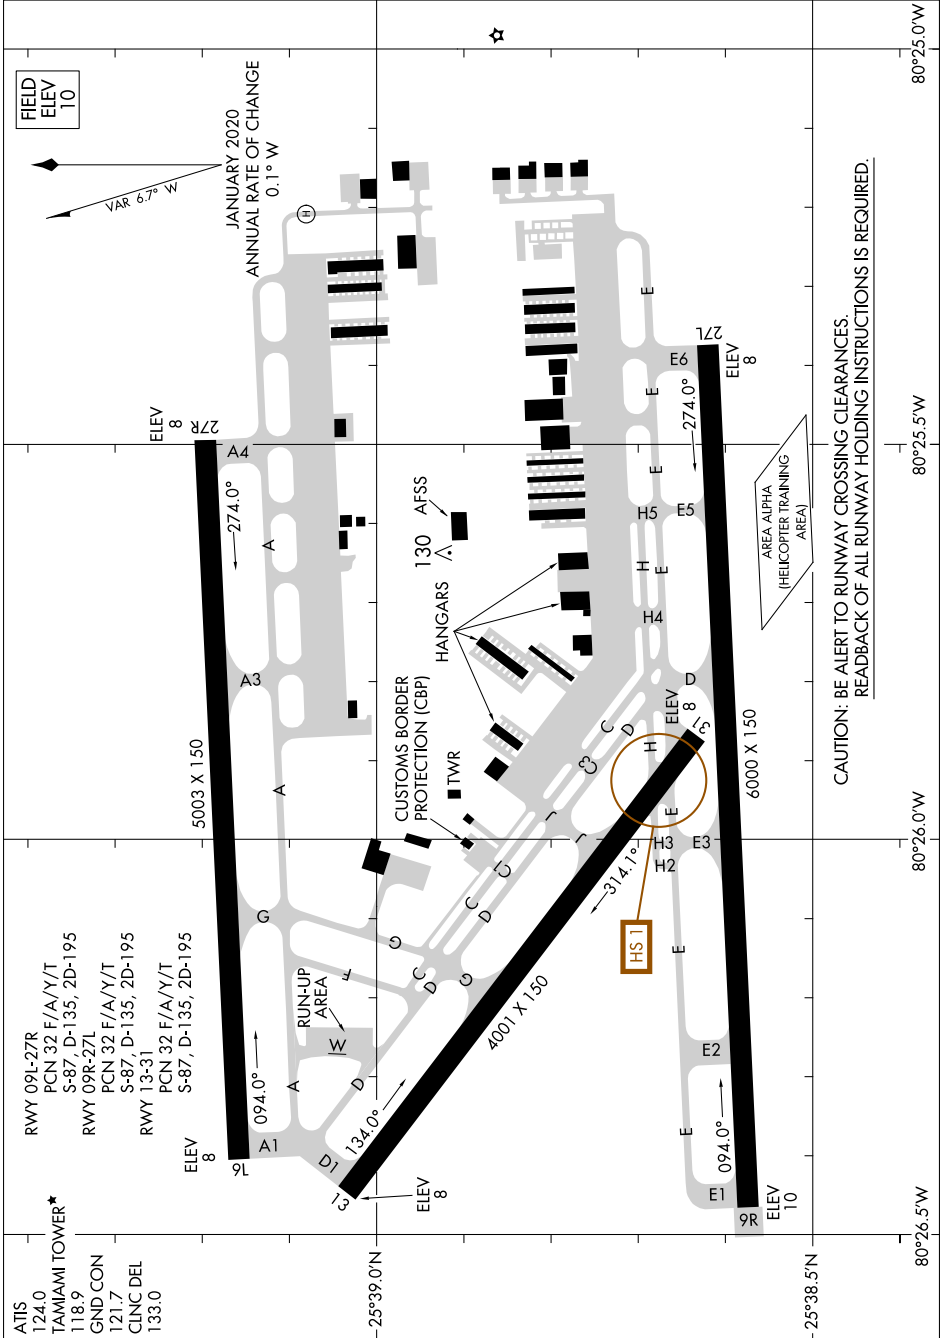

AIRPORT DIAGRAM

AL-5349 (FAA)

MIAMI EXECUTIVE (TMB)
MIAMI, FLORIDA

SE-3, 31 DEC 2020 TO 28 JAN 2021

AIRPORT DIAGRAM

MIAMI, FLORIDA
MIAMI EXECUTIVE (TMB)

SE-3, 31 DEC 2020 TO 28 JAN 2021

CAUTION: BE ALERT TO RUNWAY CROSSING CLEARANCES.
READBACK OF ALL RUNWAY HOLDING INSTRUCTIONS IS REQUIRED.