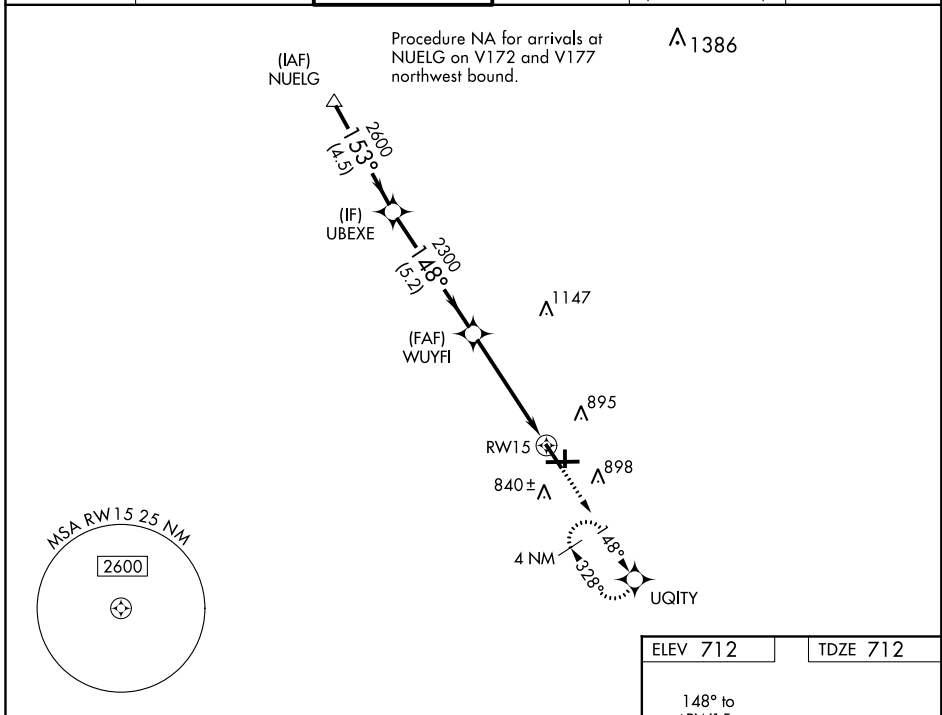

WAAS CH 72941 W15A	APP CRS 148°	Rwy ldg TDZE Apt Elev	5503 712 712
--	------------------------	-----------------------------	---

RNAV (GPS) RWY 15

AURORA MUNI (A.R.R.)

RNP APCH.		MISSED APPROACH: Climb to 3000 direct UQITY and hold, continue climb-in-hold to 3000.			
▼ For uncompensated Baro-VNAV systems, LNAV/VNAV NA below -20°C or above 54°C. Rwy 15 helicopter visibility reduction below ¼ SM NA.					
ATIS 125.85	CHICAGO APP CON 133.5 349.0	AURORA TOWER★ 120.6 (CTAF) 0	GND CON 121.7	CLNC DEL 121.7 (When tower closed)	UNICOM 122.95 123.5

EC-3, 31 DEC 2020 to 28 JAN 2021

EC-3, 31 DEC 2020 to 28 JAN 2021