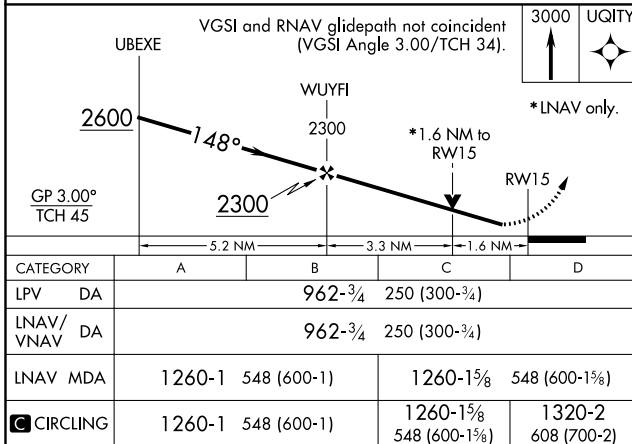

WAAS CH 72941 W15A	APP CRS 148°	Rwy ldg TDZE Apt Elev	5503 712 712
--	------------------------	-----------------------------	---

RNAV (GPS) RWY 15

AURORA MUNI (A.R.R.)

RNP APCH.		MISSED APPROACH: Climb to 3000 direct UQITY and hold, continue climb-in-hold to 3000.			
▼ For uncompensated Baro-VNAV systems, LNAV/VNAV NA below -20°C or above 54°C. Rwy 15 helicopter visibility reduction below ¼ SM NA.					
ATIS 125.85	CHICAGO APP CON 133.5 349.0	AURORA TOWER★ 120.6 (CTAF) 0	GND CON 121.7	CLNC DEL 121.7 (When tower closed)	UNICOM 122.95 123.5