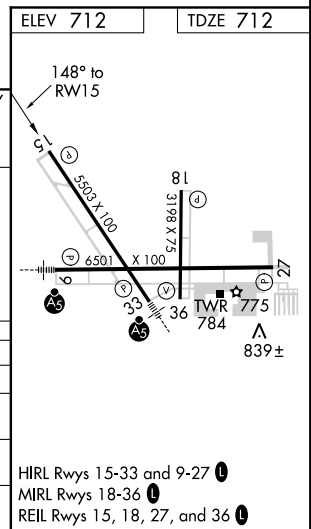

WAAS CH 72941 W15A	APP CRS 148°	Rwy ldg TDZE Apt Elev	5503 712 712
--	------------------------	-----------------------------	---

RNAV (GPS) RWY 15

AURORA MUNI (A.R.R.)

RNP APCH.		MISSED APPROACH: Climb to 3000 direct UQITY and hold, continue climb-in-hold to 3000.			
▼ For uncompensated Baro-VNAV systems, LNAV/VNAV NA below -20°C or above 54°C. Rwy 15 helicopter visibility reduction below ¼ SM NA.					
ATIS 125.85	CHICAGO APP CON 133.5 349.0	AURORA TOWER★ 120.6 (CTAF) 0	GND CON 121.7	CLNC DEL 121.7 (When tower closed)	UNICOM 122.95 123.5