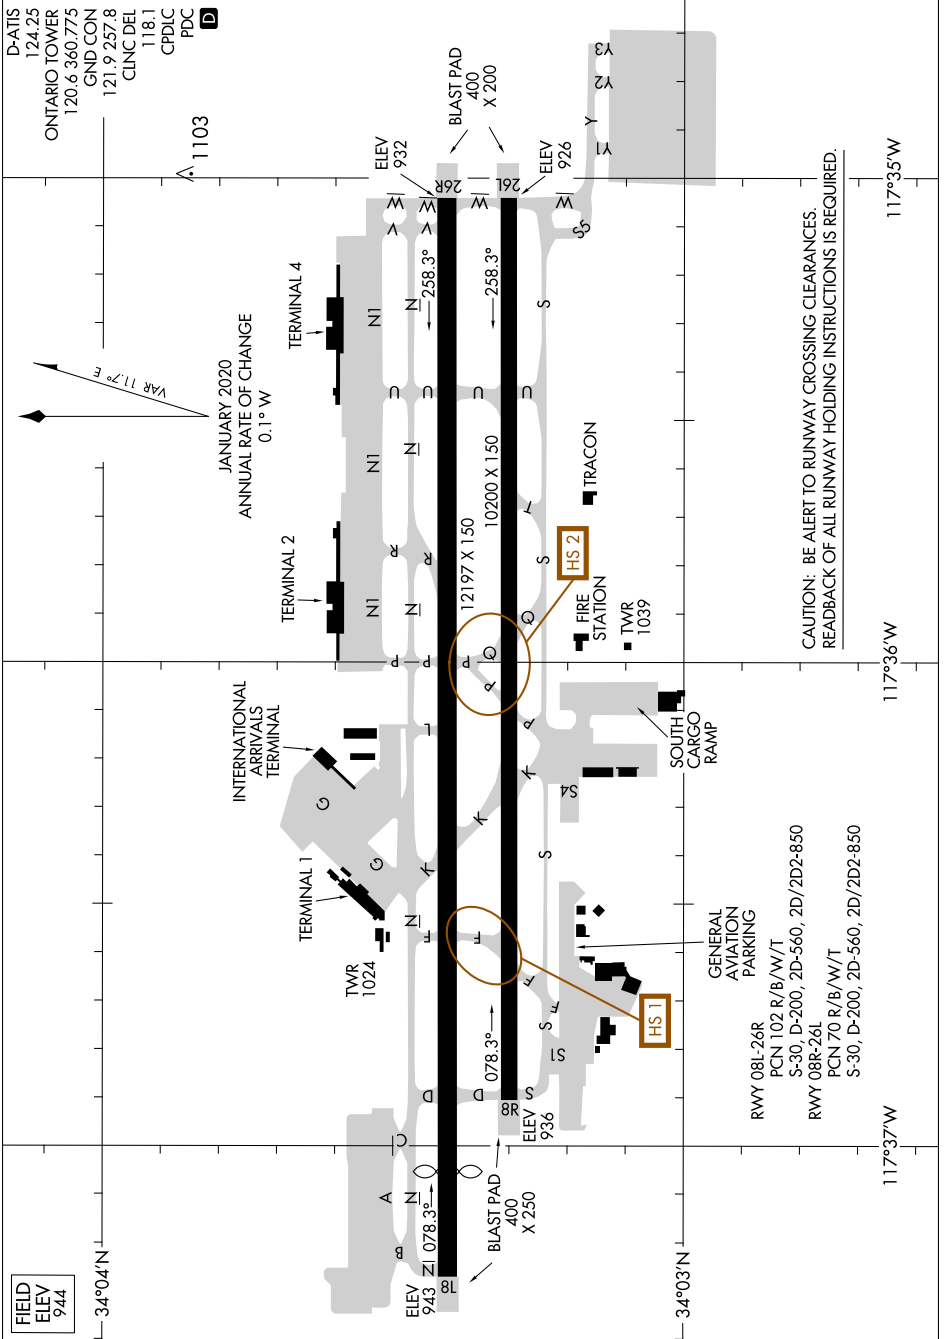

AIRPORT DIAGRAM

AL-965 (FAA)

ONTARIO INTL (ONT)
ONTARIO, CALIFORNIA

SW-3, 31 DEC 2020 to 28 JAN 2021

SW-3, 31 DEC 2020 to 28 JAN 2021

AIRPORT DIAGRAM

ONTARIO, CALIFORNIA
ONTARIO INTL (ONT)