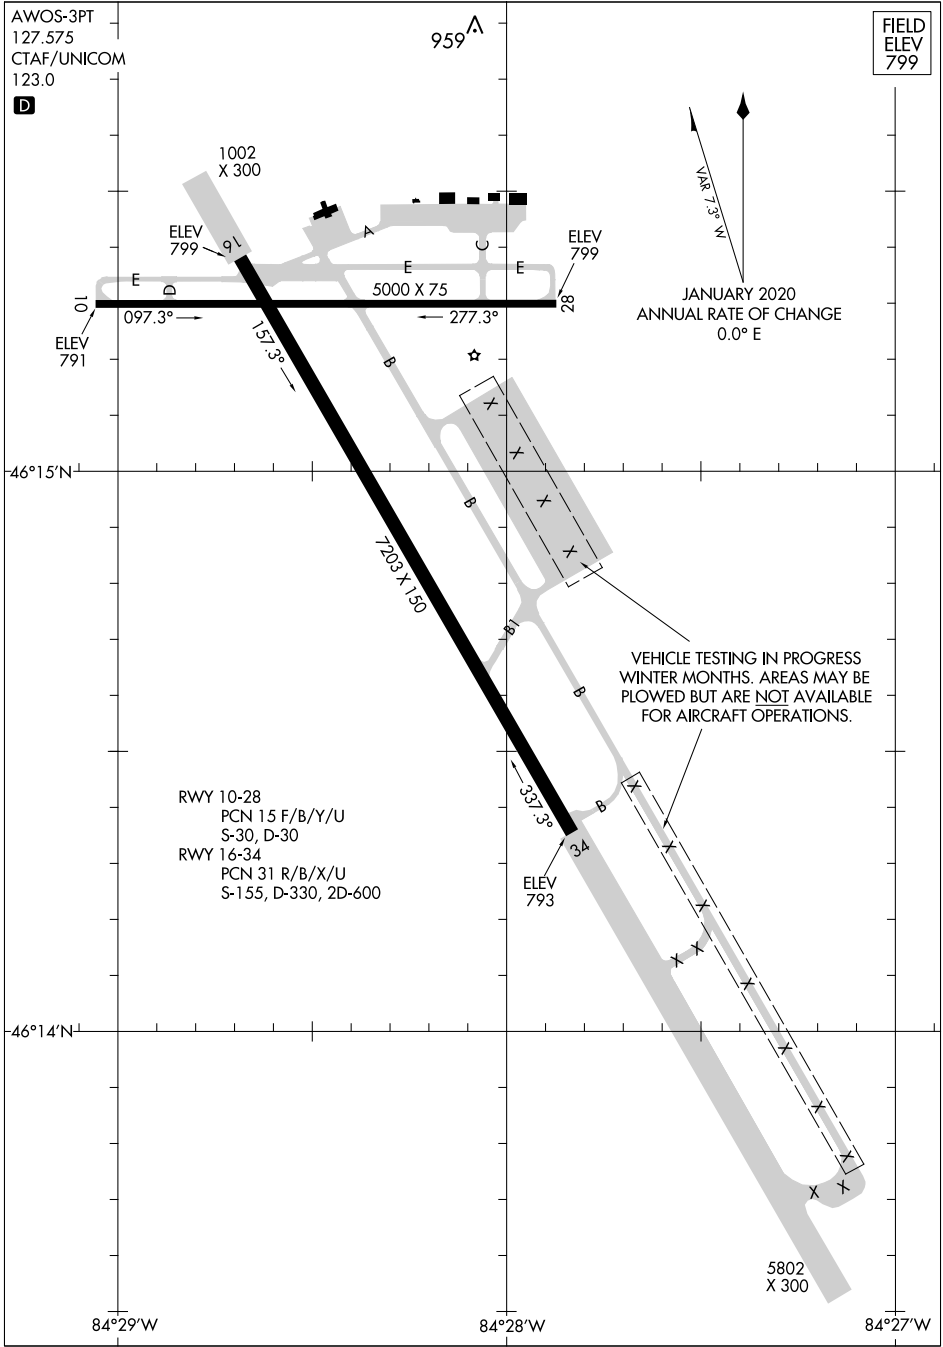

20086

# AIRPORT DIAGRAM

AL-810 (FAA)

CHIPPEWA COUNTY INTL (CIU)  
SAULT STE MARIE, MICHIGAN

AWOS-3PT  
127.575  
CTAF/UNICOM  
123.0

FIELD  
ELEV  
799

EC-1, 31 DEC 2020 to 28 JAN 2021

EC-1, 31 DEC 2020 to 28 JAN 2021

# AIRPORT DIAGRAM

20086

SAULT STE MARIE, MICHIGAN  
CHIPPEWA COUNTY INTL (CIU)