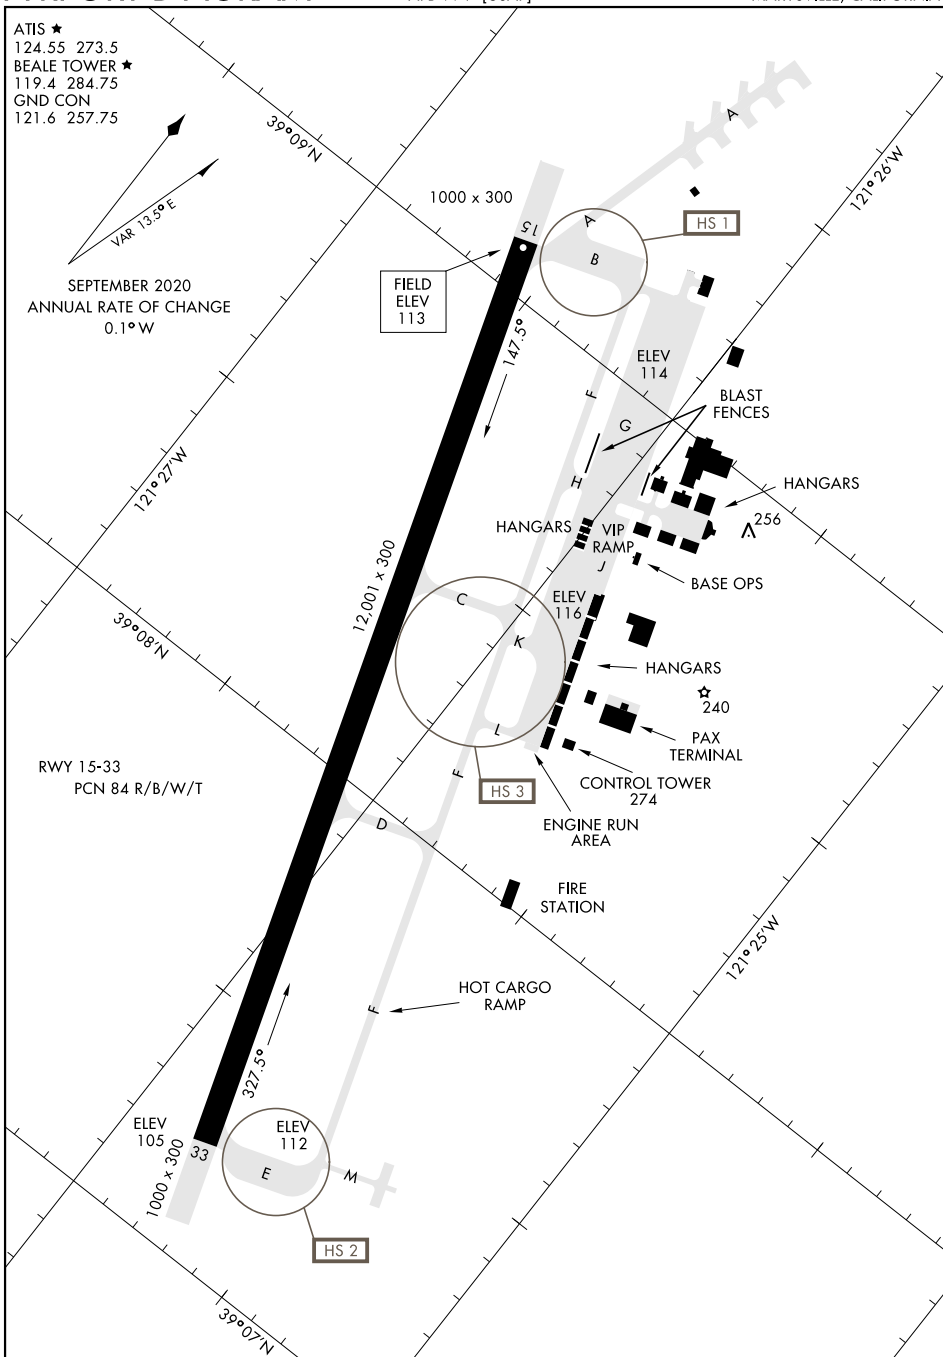

AIRPORT DIAGRAM

AFD-771 [USAF]

BEALE AFB (KBAB)
MARYSVILLE, CALIFORNIA

ATIS ★
 124.55 273.5
 BEALE TOWER ★
 119.4 284.75
 GND CON
 121.6 257.75

SEPTEMBER 2020
 ANNUAL RATE OF CHANGE
 0.1° W

RWY 15-33
 PCN 84 R/B/W/T

SW-2, 31 DEC 2020 to 28 JAN 2021

SW-2, 31 DEC 2020 to 28 JAN 2021

AIRPORT DIAGRAM

MARYSVILLE, CALIFORNIA
BEALE AFB (KBAB)