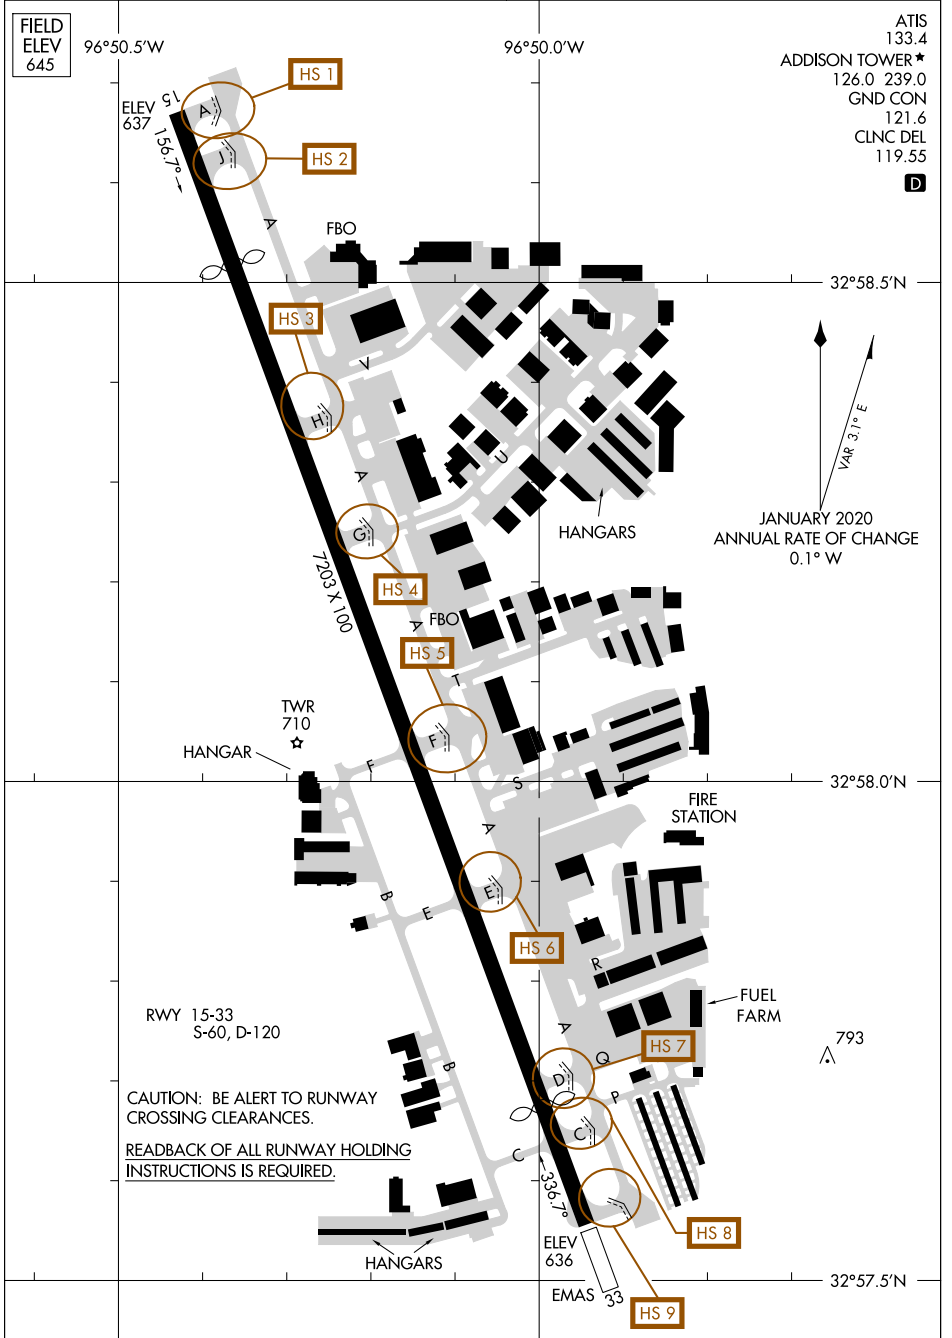

20086
AIRPORT DIAGRAM

AL-768 (FAA)

ADDISON (ADS)
 DALLAS, TEXAS

SC-2, 31 DEC 2020 to 28 JAN 2021

SC-2, 31 DEC 2020 to 28 JAN 2021

AIRPORT DIAGRAM
 20086

DALLAS, TEXAS
ADDISON (ADS)