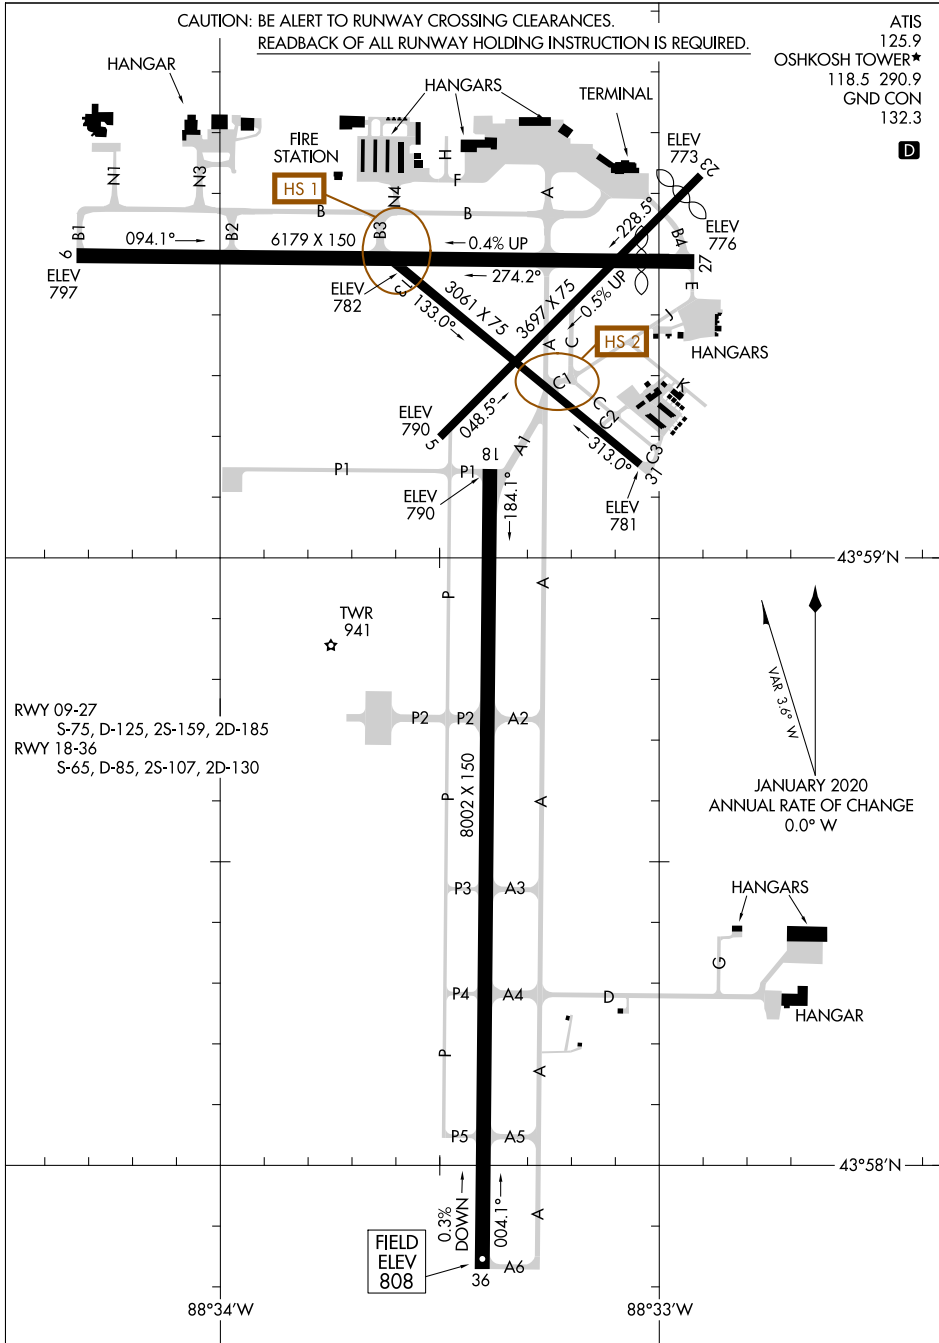

AIRPORT DIAGRAM

WITTMAN RGNL (OSH)
OSHKOSH, WISCONSIN

AL-730 (FAA)

ATIS 125.9
OSHKOSH TOWER* 118.5 290.9
GND CON 132.3

D

CAUTION: BE ALERT TO RUNWAY CROSSING CLEARANCES.
READBACK OF ALL RUNWAY HOLDING INSTRUCTION IS REQUIRED.

EC-3, 31 DEC 2020 TO 28 JAN 2021

EC-3, 31 DEC 2020 TO 28 JAN 2021