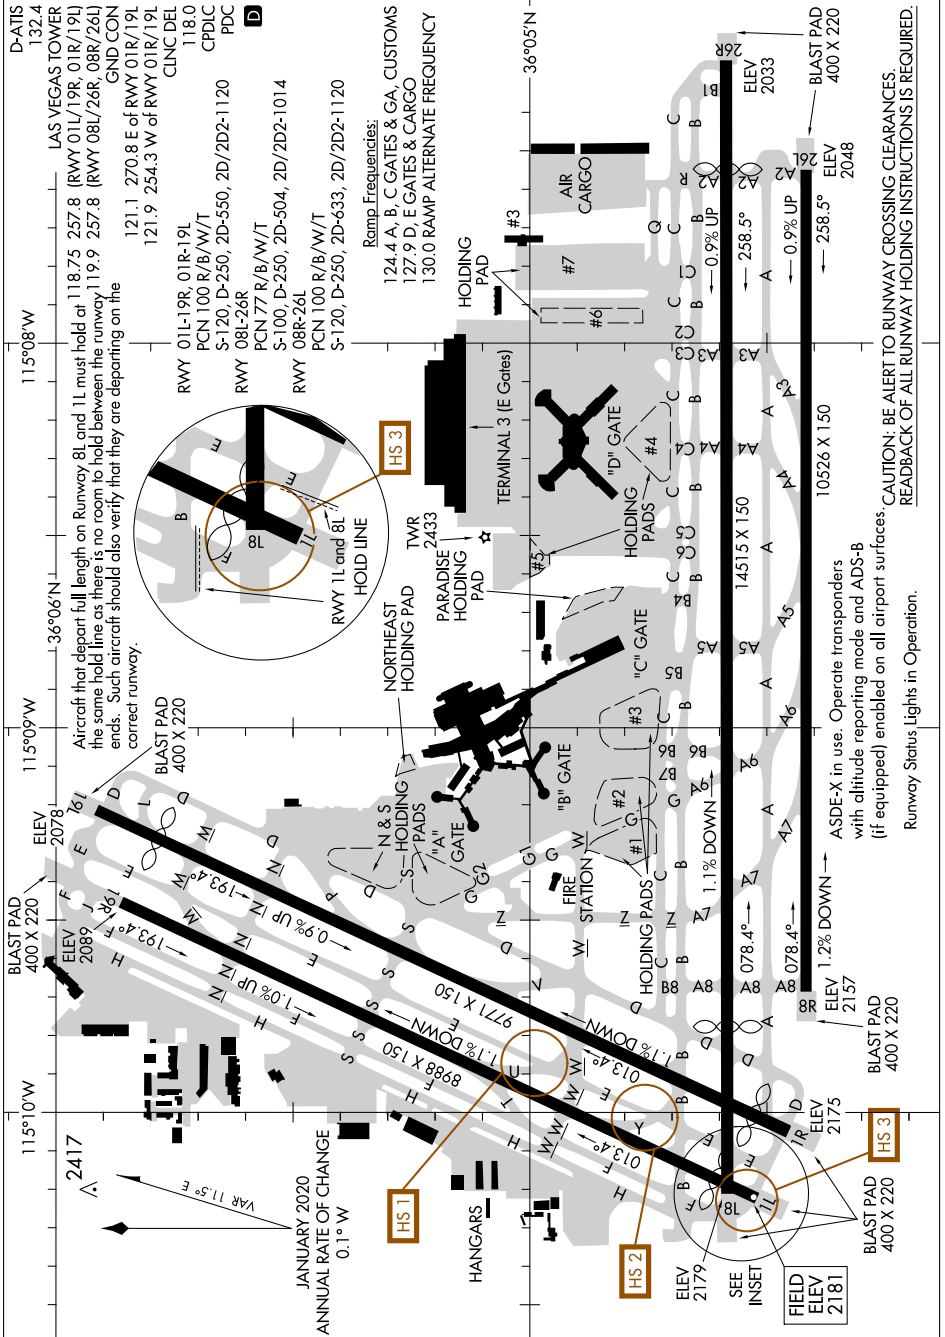

AIRPORT DIAGRAM

AL-662 (FAA)

MC CARRAN INTL (LAS)
LAS VEGAS, NEVADA

SW-4, 31 DEC 2020 to 28 JAN 2021

AIRPORT DIAGRAM

LAS VEGAS, NEVADA
MC CARRAN INTL (LAS)

SW-4, 31 DEC 2020 to 28 JAN 2021