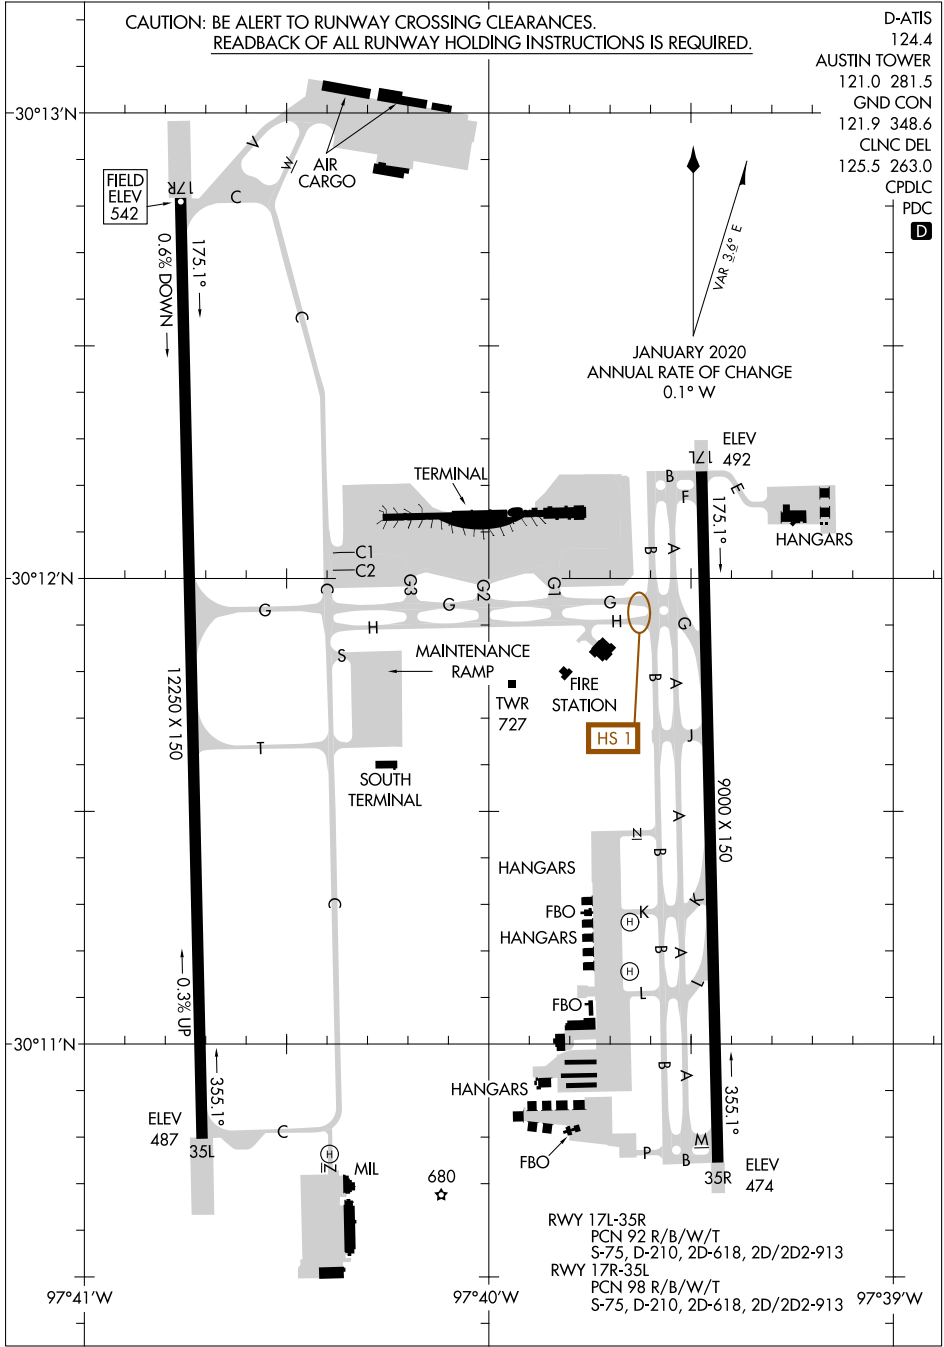

AIRPORT DIAGRAM

AL-556 (FAA)

AUSTIN-BERGSTROM INTL (AUS)

AUSTIN, TEXAS

**CAUTION: BE ALERT TO RUNWAY CROSSING CLEARANCES.
READBACK OF ALL RUNWAY HOLDING INSTRUCTIONS IS REQUIRED.**

D-ATIS 124.4
 AUSTIN TOWER 121.0 281.5
 GND CON 121.9 348.6
 CLNC DEL 125.5 263.0
 CPDLC
 PDC **D**

JANUARY 2020
ANNUAL RATE OF CHANGE
0.1° W

SC-3, 31 DEC 2020 to 28 JAN 2021

SC-3, 31 DEC 2020 to 28 JAN 2021

AIRPORT DIAGRAM

AUSTIN-BERGSTROM INTL (AUS)

AUSTIN, TEXAS