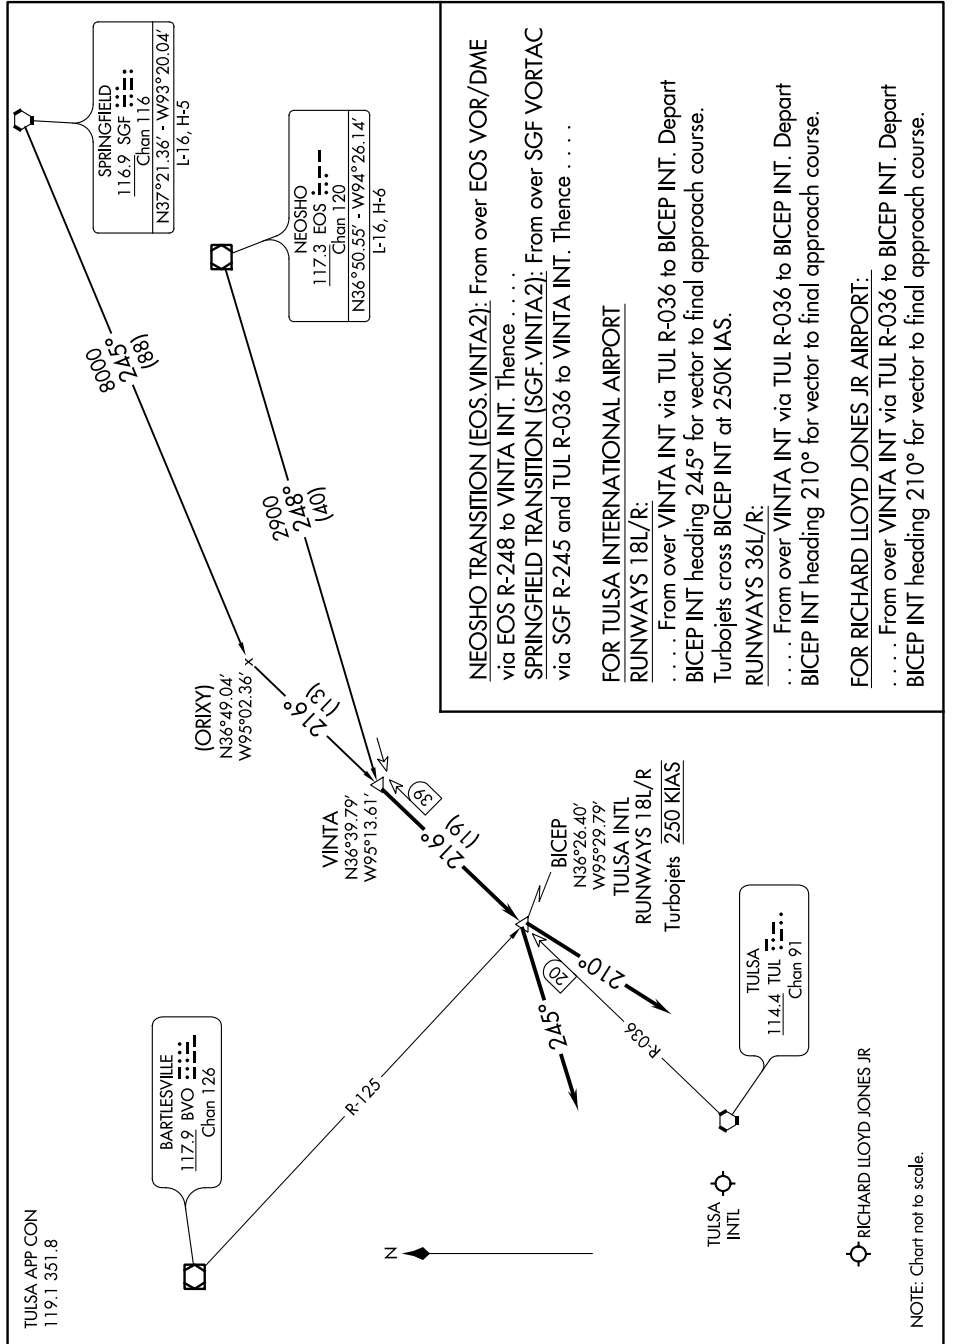

# VINTA TWO ARRIVAL

TULSA, OKLAHOMA

SC-1, 31 DEC 2020 to 28 JAN 2021

SC-1, 31 DEC 2020 to 28 JAN 2021

# VINTA TWO ARRIVAL

(VINTA.VINTA2) 09JAN92

TULSA, OKLAHOMA

NOTE: Chart not to scale.