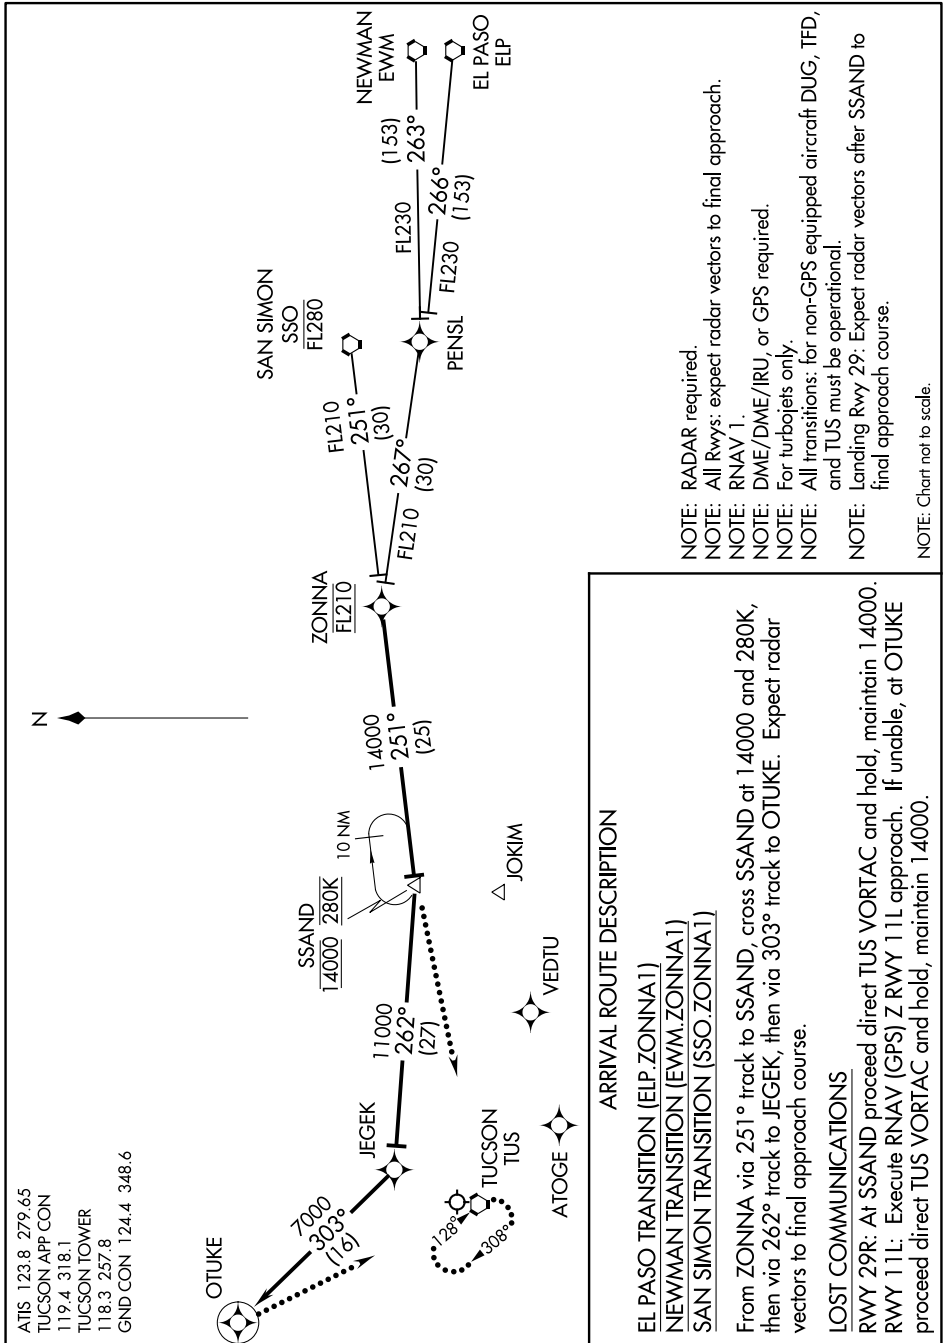

ZONNA ONE ARRIVAL (RNAV)

AL-430 (FAA)

TUCSON INTL (TUS)
TUCSON, ARIZONA

SW-4, 31 DEC 2020 to 28 JAN 2021

ZONNA ONE ARRIVAL (RNAV)

TUCSON, ARIZONA
TUCSON INTL (TUS)

SW-4, 31 DEC 2020 to 28 JAN 2021